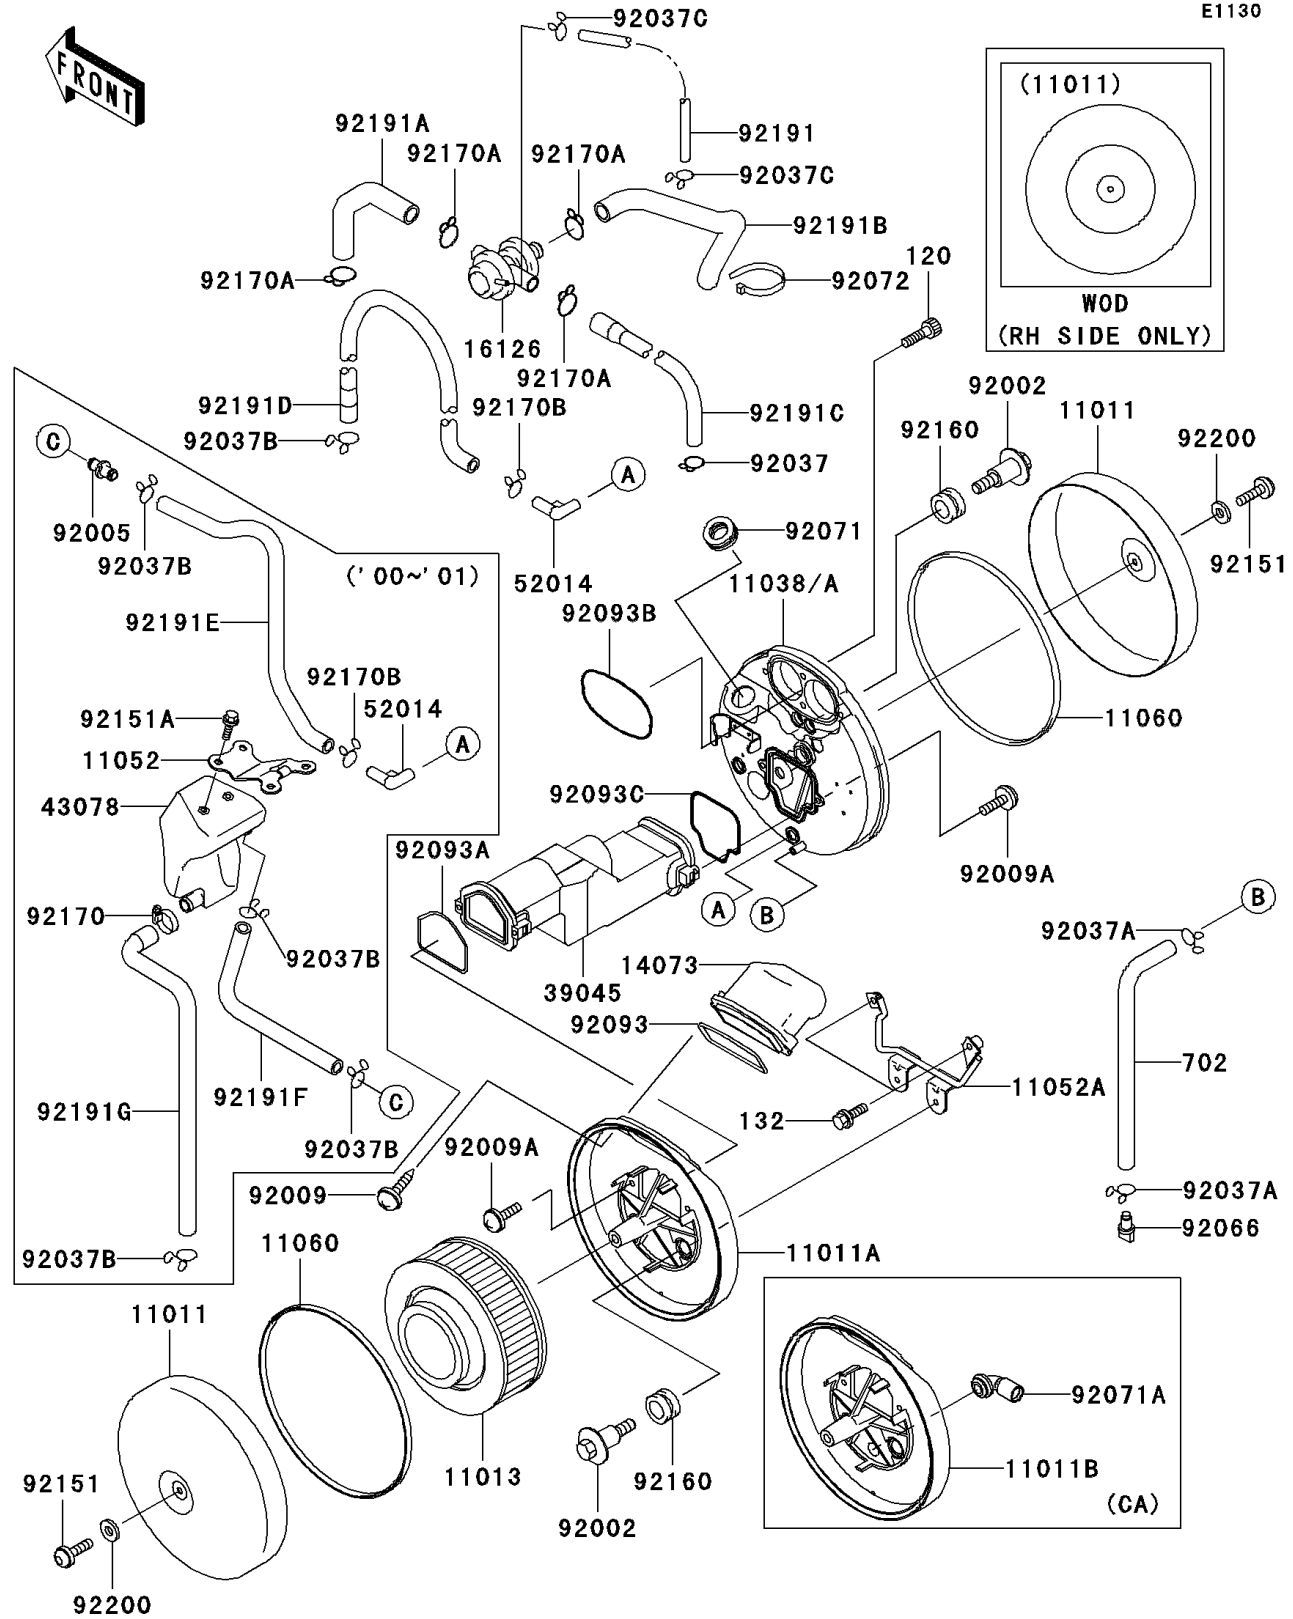

2001 Vulcan 1500 Classic Fi PARTS DIAGRAM

Air Cleaner

2001 Vulcan 1500 Classic Fi PARTS LIST

Air Cleaner

ITEM NAME	PART NUMBER	QUANTITY
CASE-AIR FILTER,OUTSIDE (Ref # 11011)	11011-1576	2
ELEMENT-AIR FILTER (Ref # 11013)	11013-1248	1
CASE-ASSY-AIR FILTER,RH (Ref # 11038A)	11038-1128	1
BRACKET (Ref # 11052)	11052-1085	1
BRACKET (Ref # 11052A)	11052-1166	1
GASKET,AIR FILTER CASE,RH (Ref # 11060)	11060-1968	2
DUCT,AIR FILTER (Ref # 14073)	14073-1739	1
VALVE,AIR SWITCH (Ref # 16126)	16126-1384	1
DUCT-ASSY,CENTER (Ref # 39045)	39045-1060	1
RESERVOIR (Ref # 43078)	43078-1174	1
ELBOW (Ref # 52014)	52014-1083	1
BOLT (Ref # 92002)	92002-1595	3
FITTING (Ref # 92005)	92005-1379	1
SCREW,TAPPING,5X16 (Ref # 92009)	92009-1264	2
SCREW,5X20 (Ref # 92009A)	92009-1905	4
CLAMP (Ref # 92037)	92037-1468	1
CLAMP,TUBE (Ref # 92037A)	92037-147	2
CLAMP (Ref # 92037B)	92037-1593	4
CLAMP (Ref # 92037C)	92037-1712	2
PLUG,DRAIN (Ref # 92066)	92066-1211	1
GROMMET,AIR FILTER (Ref # 92071)	92071-1028	1
BAND,L=202 (Ref # 92072)	92072-1195	1
SEAL,AIR FILTER CASE (Ref # 92093)	92093-1408	1
SEAL,DUCT,LH (Ref # 92093A)	92093-1459	1
SEAL (Ref # 92093B)	92093-1485	1
SEAL (Ref # 92093C)	92093-1491	1
BOLT,8X14 (Ref # 92151)	92151-1438	2
BOLT,6X10 (Ref # 92151A)	92151-1884	2
DAMPER (Ref # 92160)	92160-1594	3