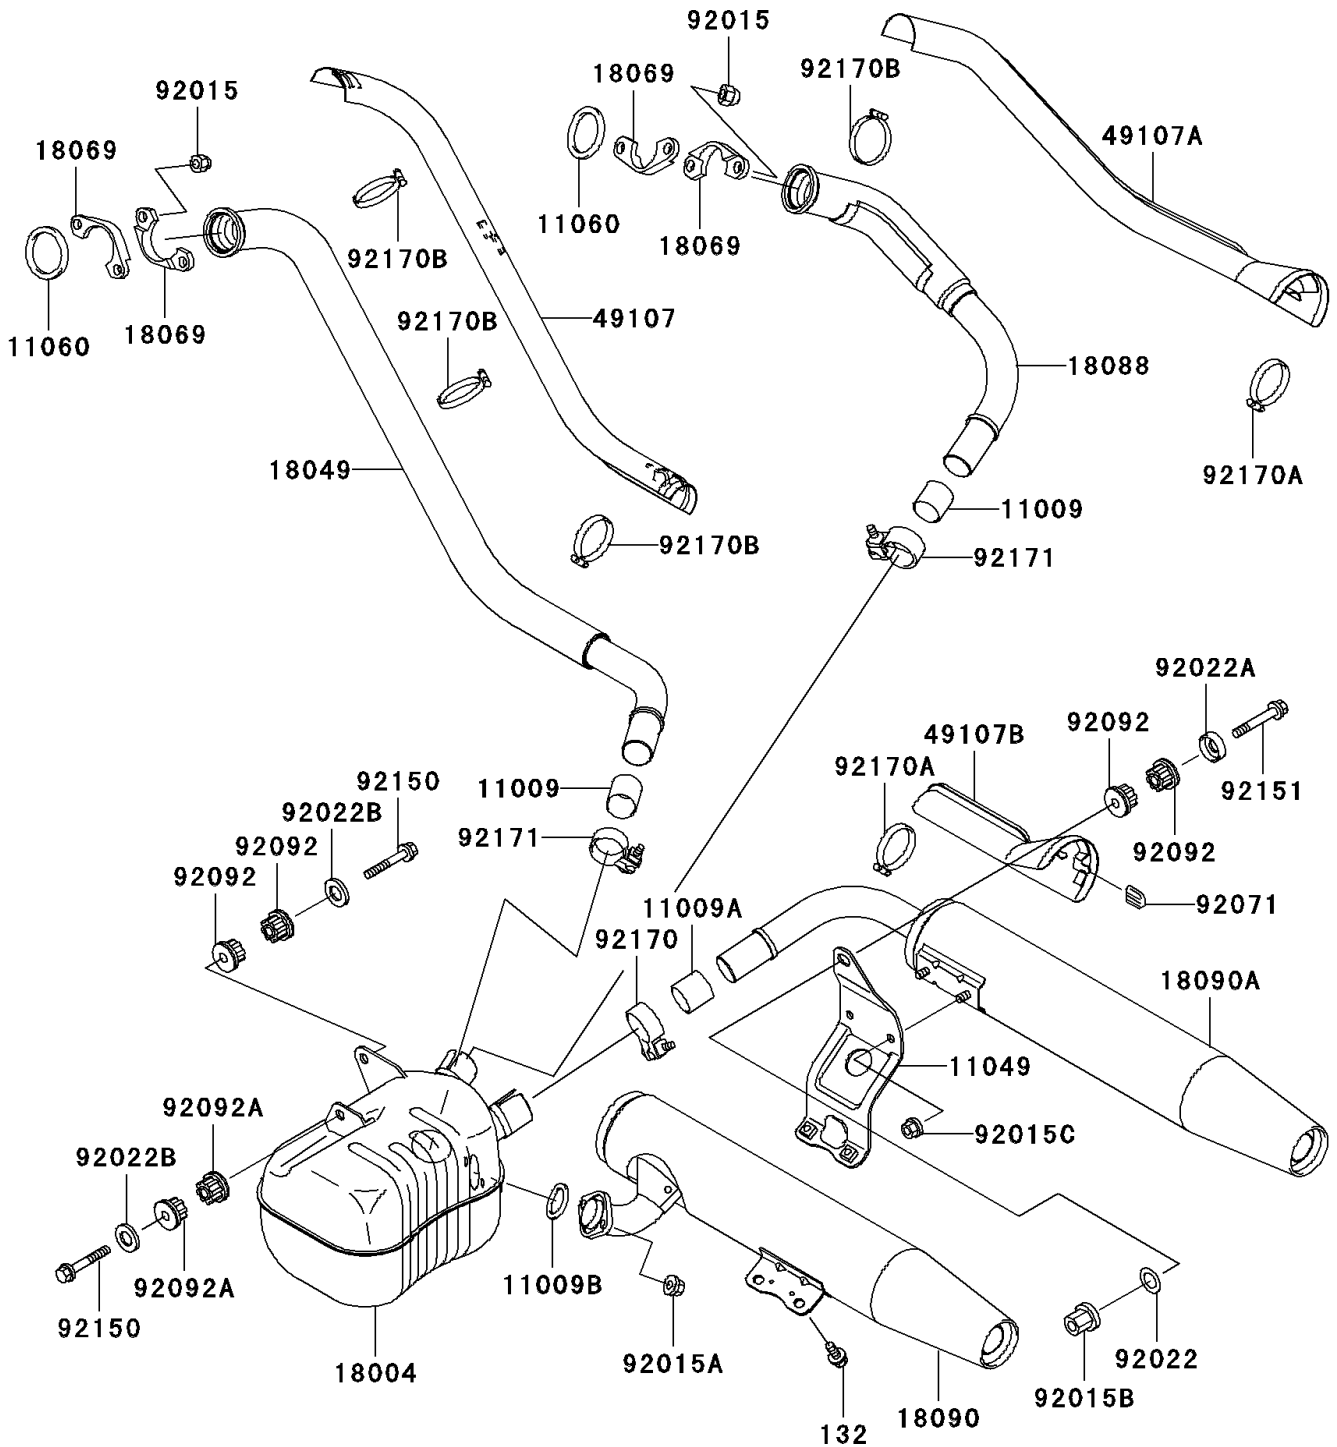

# 2001 Vulcan 1500 Classic Fi PARTS DIAGRAM

Muffler(s)

E1140

## 2001 Vulcan 1500 Classic Fi PARTS LIST

### Muffler(s)

ITEM NAME	PART NUMBER	QUANTITY
BOLT-FLANGED-SMALL (Ref # 132)	132E0814	2
GASKET,EXHAUST PIPE CONNECTING (Ref # 11009)	11009-1667	2
GASKET,MUFFLER CONNECTING (Ref # 11009A)	11009-1865	1
GASKET,EXHAUST HOLDER (Ref # 11009B)	11009-1894	1
BRACKET,MUFFLER (Ref # 11049)	11049-1540	1
GASKET,EXHAUST PIPE (Ref # 11060)	11060-1119	2
CHAMBER-PREMUFLER (Ref # 18004)	18004-1095	1
PIPE-EXHAUST,FR (Ref # 18049)	18049-1906	1
HOLDER-EXHAUST PIPE (Ref # 18069)	18069-1161	4
PIPE-EXHAUST,RR (Ref # 18088)	18088-1100	1
BODY-COMP-MUFFLER,FR (Ref # 18090)	18090-1826	1
BODY-COMP-MUFFLER,RR (Ref # 18090A)	18090-1827	1
COVER-EXHAUST PIPE,FRONT (Ref # 49107)	49107-1169	1
COVER-EXHAUST PIPE,RR (Ref # 49107A)	49107-1192	1
COVER-EXHAUST PIPE,FR,REAR (Ref # 49107B)	49107-1193	1
NUT,CAP,8MM (Ref # 92015)	92015-1371	4
NUT,8MM (Ref # 92015A)	92015-1402	2
NUT,10MM (Ref # 92015B)	92015-1649	1
NUT,8MM (Ref # 92015C)	92015-1936	2
WASHER,10.5X26X2.3 (Ref # 92022)	92022-044	1
WASHER,CUP TYPE (Ref # 92022A)	92022-1270	1
WASHER,10.5X30X2.3,BLACK (Ref # 92022B)	92022-1302	2
GROMMET (Ref # 92071)	92071-1226	2
BUSHING-RUBBER,MUFFLER (Ref # 92092)	92092-1013	4
BUSHING-RUBBER (Ref # 92092A)	92092-1081	2
BOLT,10X55 (Ref # 92150)	92150-1749	2
BOLT,FLANGED,10X57 (Ref # 92151)	92151-1332	1
CLAMP (Ref # 92170)	92170-1928	1
CLAMP (Ref # 92170A)	92170-1934	2

## 2001 Vulcan 1500 Classic Fi PARTS LIST

Muffler(s)

ITEM NAME	PART NUMBER	QUANTITY
CLAMP (Ref # 92170B)	92170-1964	4
CLAMP (Ref # 92171)	92171-1152	2