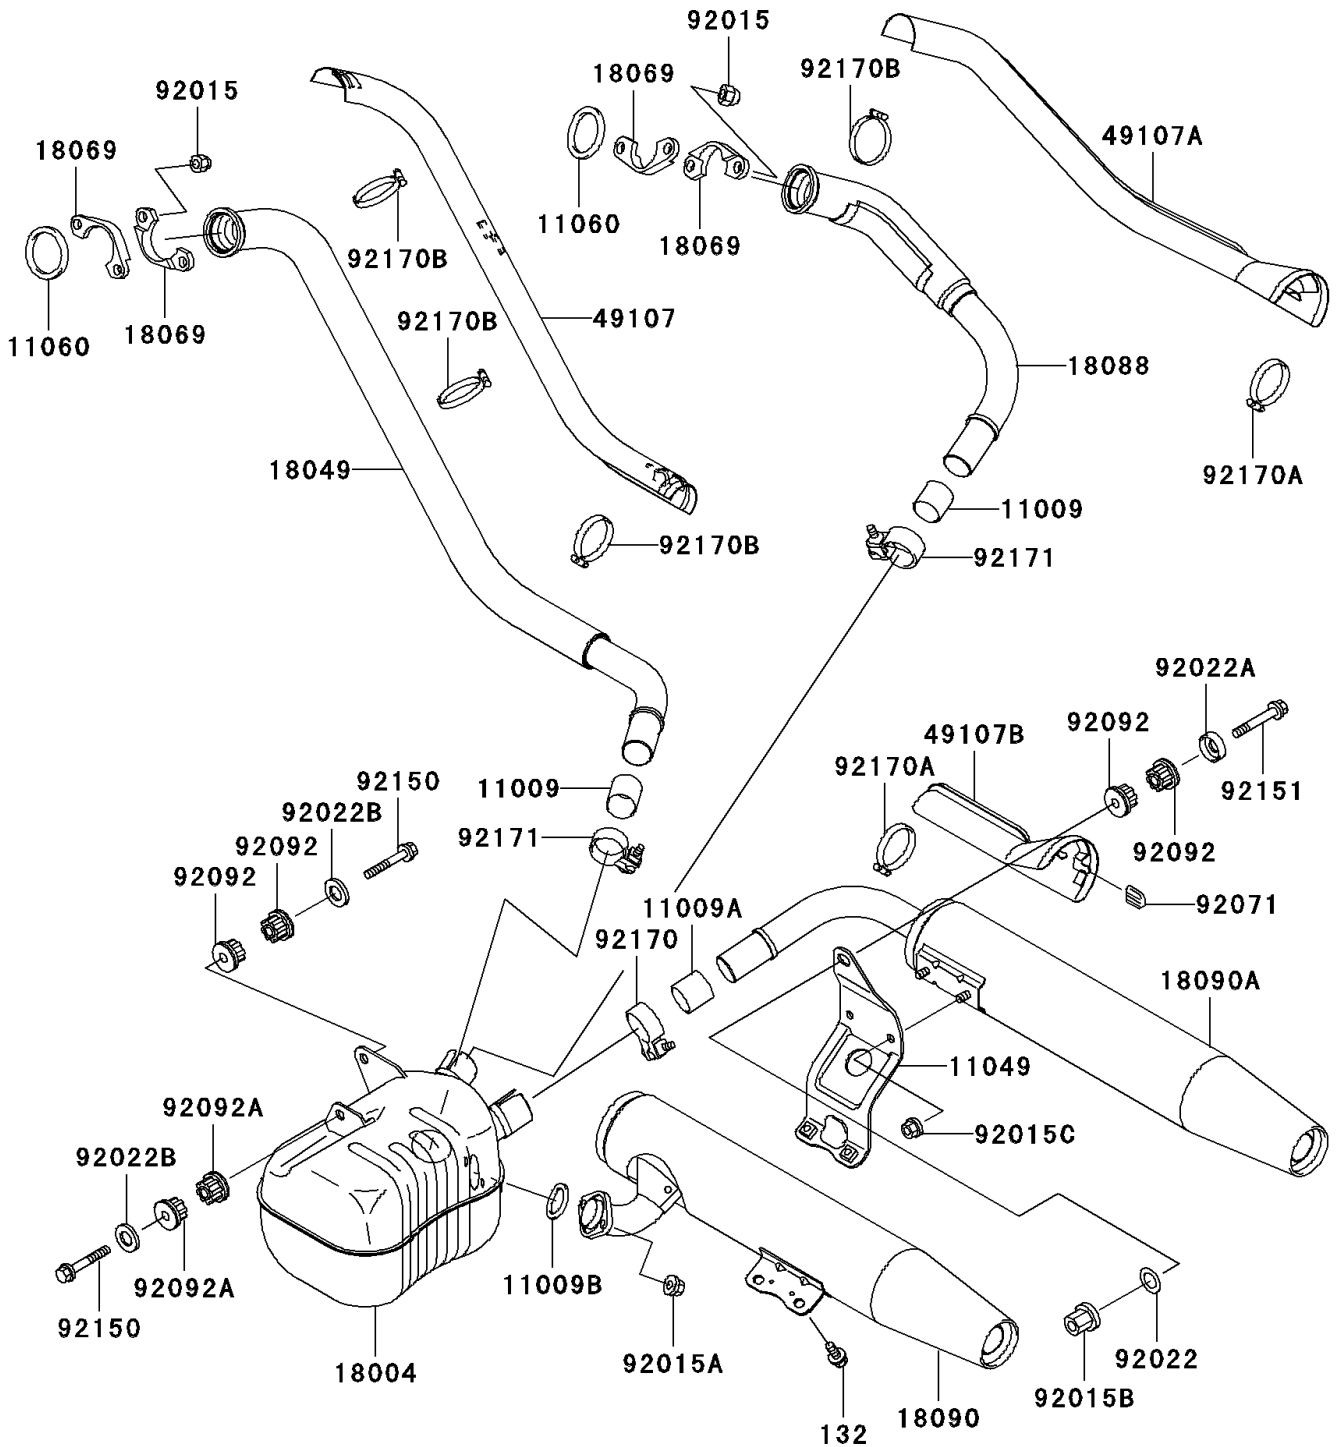

2002 Vulcan 1500 Classic Fi PARTS DIAGRAM

Muffler(s)

E1140

2002 Vulcan 1500 Classic Fi PARTS LIST

Muffler(s)

ITEM NAME	PART NUMBER	QUANTITY
BOLT-FLANGED-SMALL (Ref # 132)	132E0814	2
GASKET,EXHAUST PIPE CONNECTING (Ref # 11009)	11009-1667	2
GASKET,MUFFLER CONNECTING (Ref # 11009A)	11009-1865	1
GASKET,EXHAUST HOLDER (Ref # 11009B)	11009-1894	1
BRACKET,MUFFLER (Ref # 11049)	11049-1540	1
GASKET,EXHAUST PIPE (Ref # 11060)	11060-1119	2
CHAMBER-PREMUFLER (Ref # 18004)	18004-1095	1
PIPE-EXHAUST,FR (Ref # 18049)	18049-1906	1
HOLDER-EXHAUST PIPE (Ref # 18069)	18069-1161	4
PIPE-EXHAUST,RR (Ref # 18088)	18088-1100	1
BODY-COMP-MUFFLER,FR (Ref # 18090)	18090-1826	1
BODY-COMP-MUFFLER,RR (Ref # 18090A)	18090-1827	1
COVER-EXHAUST PIPE,FRONT (Ref # 49107)	49107-1169	1
COVER-EXHAUST PIPE,RR (Ref # 49107A)	49107-1192	1
COVER-EXHAUST PIPE,FR,REAR (Ref # 49107B)	49107-1193	1
NUT,CAP,8MM (Ref # 92015)	92015-1371	4
NUT,8MM (Ref # 92015A)	92015-1402	2
NUT,10MM (Ref # 92015B)	92015-1649	1
NUT,8MM (Ref # 92015C)	92015-1936	2
WASHER,10.5X26X2.3 (Ref # 92022)	92022-044	1
WASHER,CUP TYPE (Ref # 92022A)	92022-1270	1
WASHER,10.5X30X2.3,BLACK (Ref # 92022B)	92022-1302	2
GROMMET (Ref # 92071)	92071-1226	2
BUSHING-RUBBER,MUFFLER (Ref # 92092)	92092-1013	4
BUSHING-RUBBER (Ref # 92092A)	92092-1081	2
BOLT,10X55 (Ref # 92150)	92150-1749	2
BOLT,FLANGED,10X57 (Ref # 92151)	92151-1332	1
CLAMP (Ref # 92170)	92170-1928	1
CLAMP (Ref # 92170A)	92170-1934	2

2002 Vulcan 1500 Classic Fi PARTS LIST

Muffler(s)

ITEM NAME	PART NUMBER	QUANTITY
CLAMP (Ref # 92170B)	92170-1964	4
CLAMP (Ref # 92171)	92171-1152	2