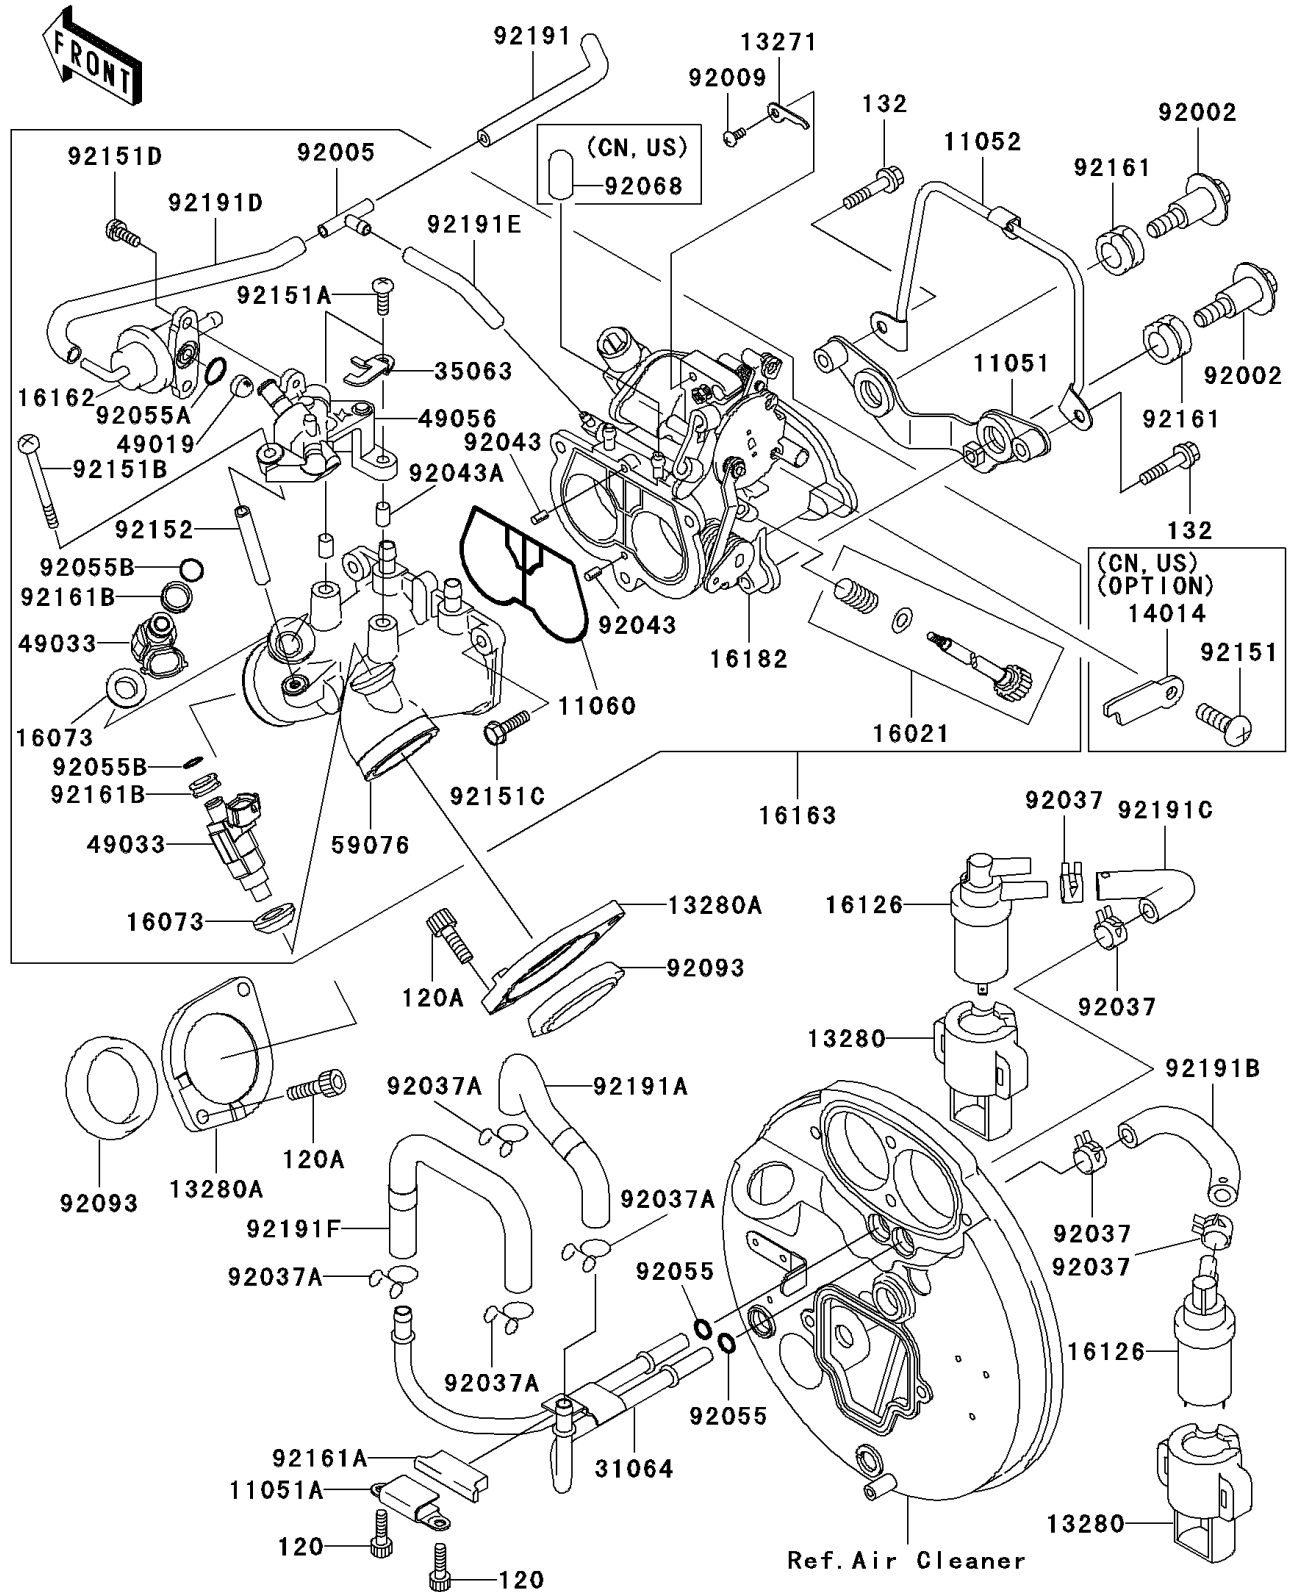

2001 Vulcan 1500 Classic Fi PARTS DIAGRAM

Throttle

E1510