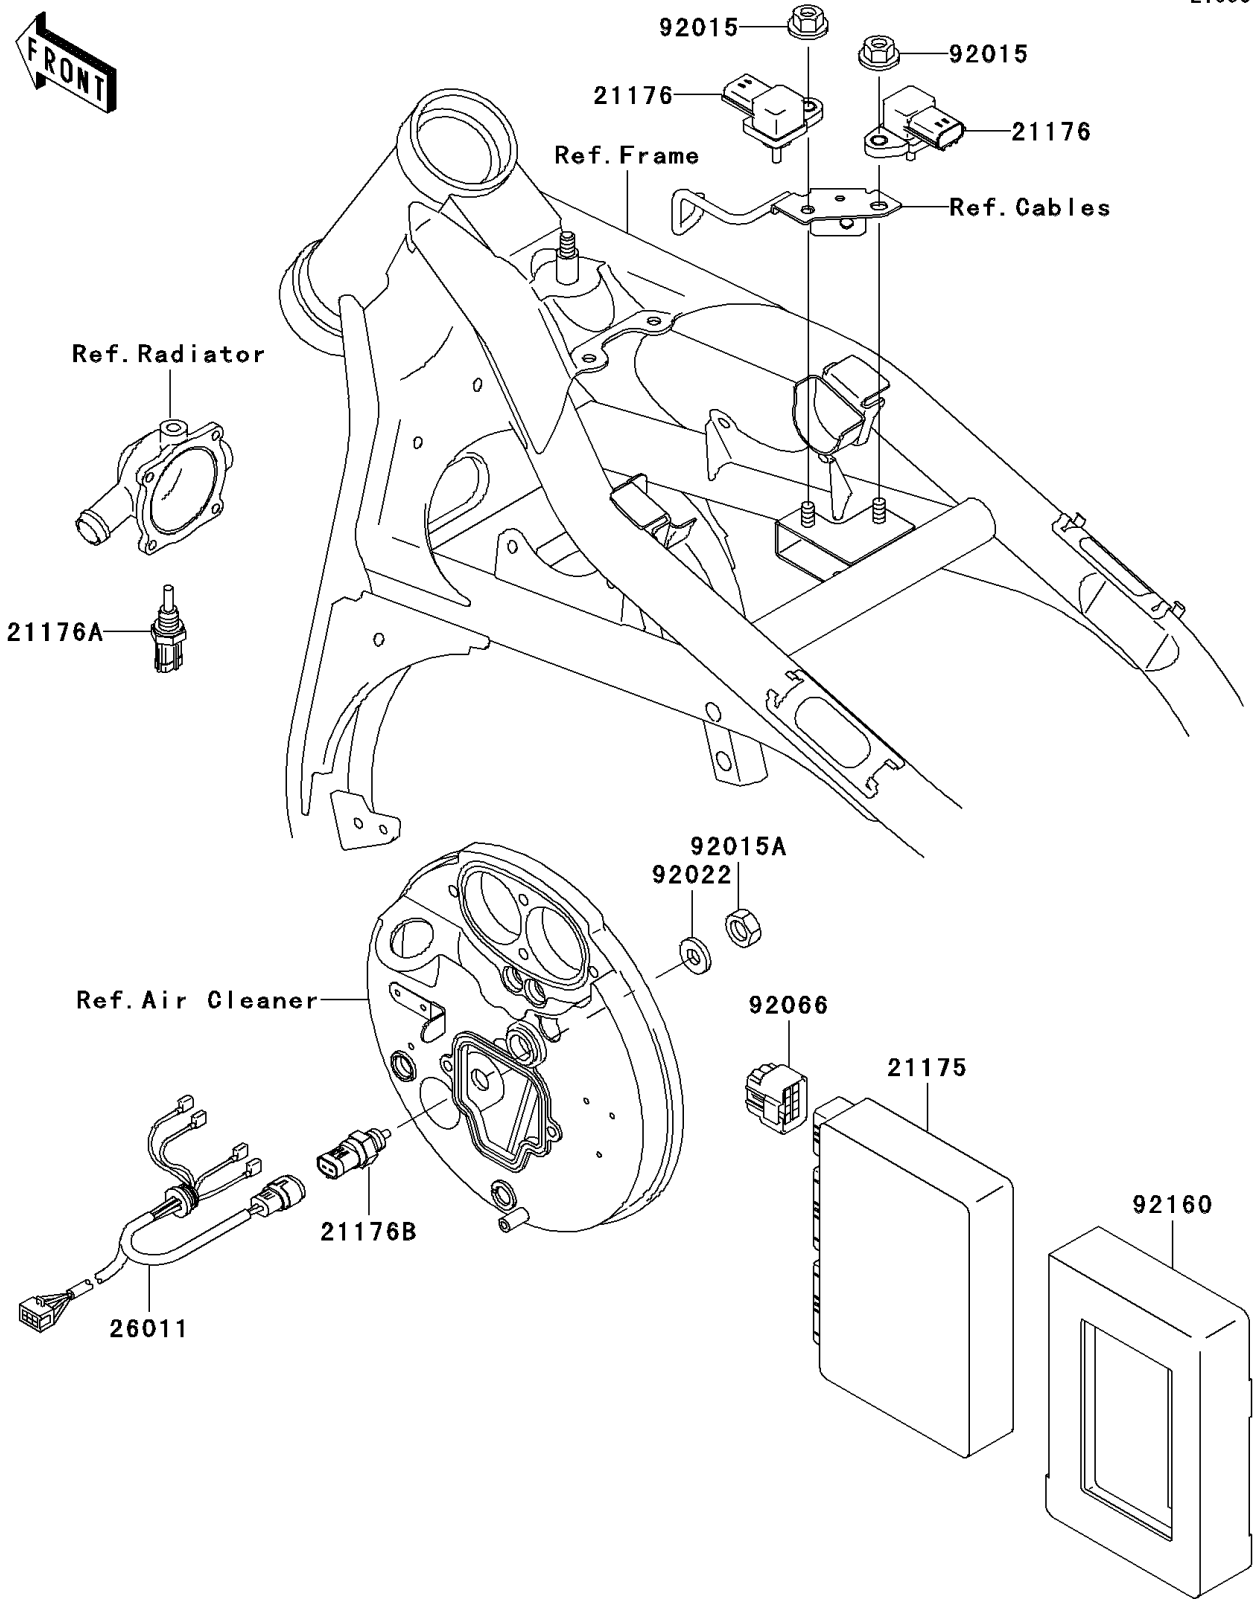

2000 Vulcan 1500 Classic Fi PARTS DIAGRAM

Fuel Injection

E1530

2000 Vulcan 1500 Classic Fi PARTS LIST

Fuel Injection

ITEM NAME	PART NUMBER	QUANTITY
CONTROL UNIT-ELECTRONIC (Ref # 21175)	21175-1071	1
SENSOR,PRESSURE (Ref # 21176)	21176-1084	2
SENSOR,WATER TEMPERATURE (Ref # 21176A)	21176-1085	1
SENSOR,AIR TEMPERATURE (Ref # 21176B)	21176-1086	1
WIRE-LEAD (Ref # 26011)	26011-1776	1
NUT,FLANGED,6MM (Ref # 92015)	92015-1386	2
NUT,12MM (Ref # 92015A)	92015-1395	1
WASHER,12.3X20X0.5 (Ref # 92022)	92022-269	1
PLUG,COUPLER (Ref # 92066)	92066-1521	1
DAMPER (Ref # 92160)	92160-1965	1