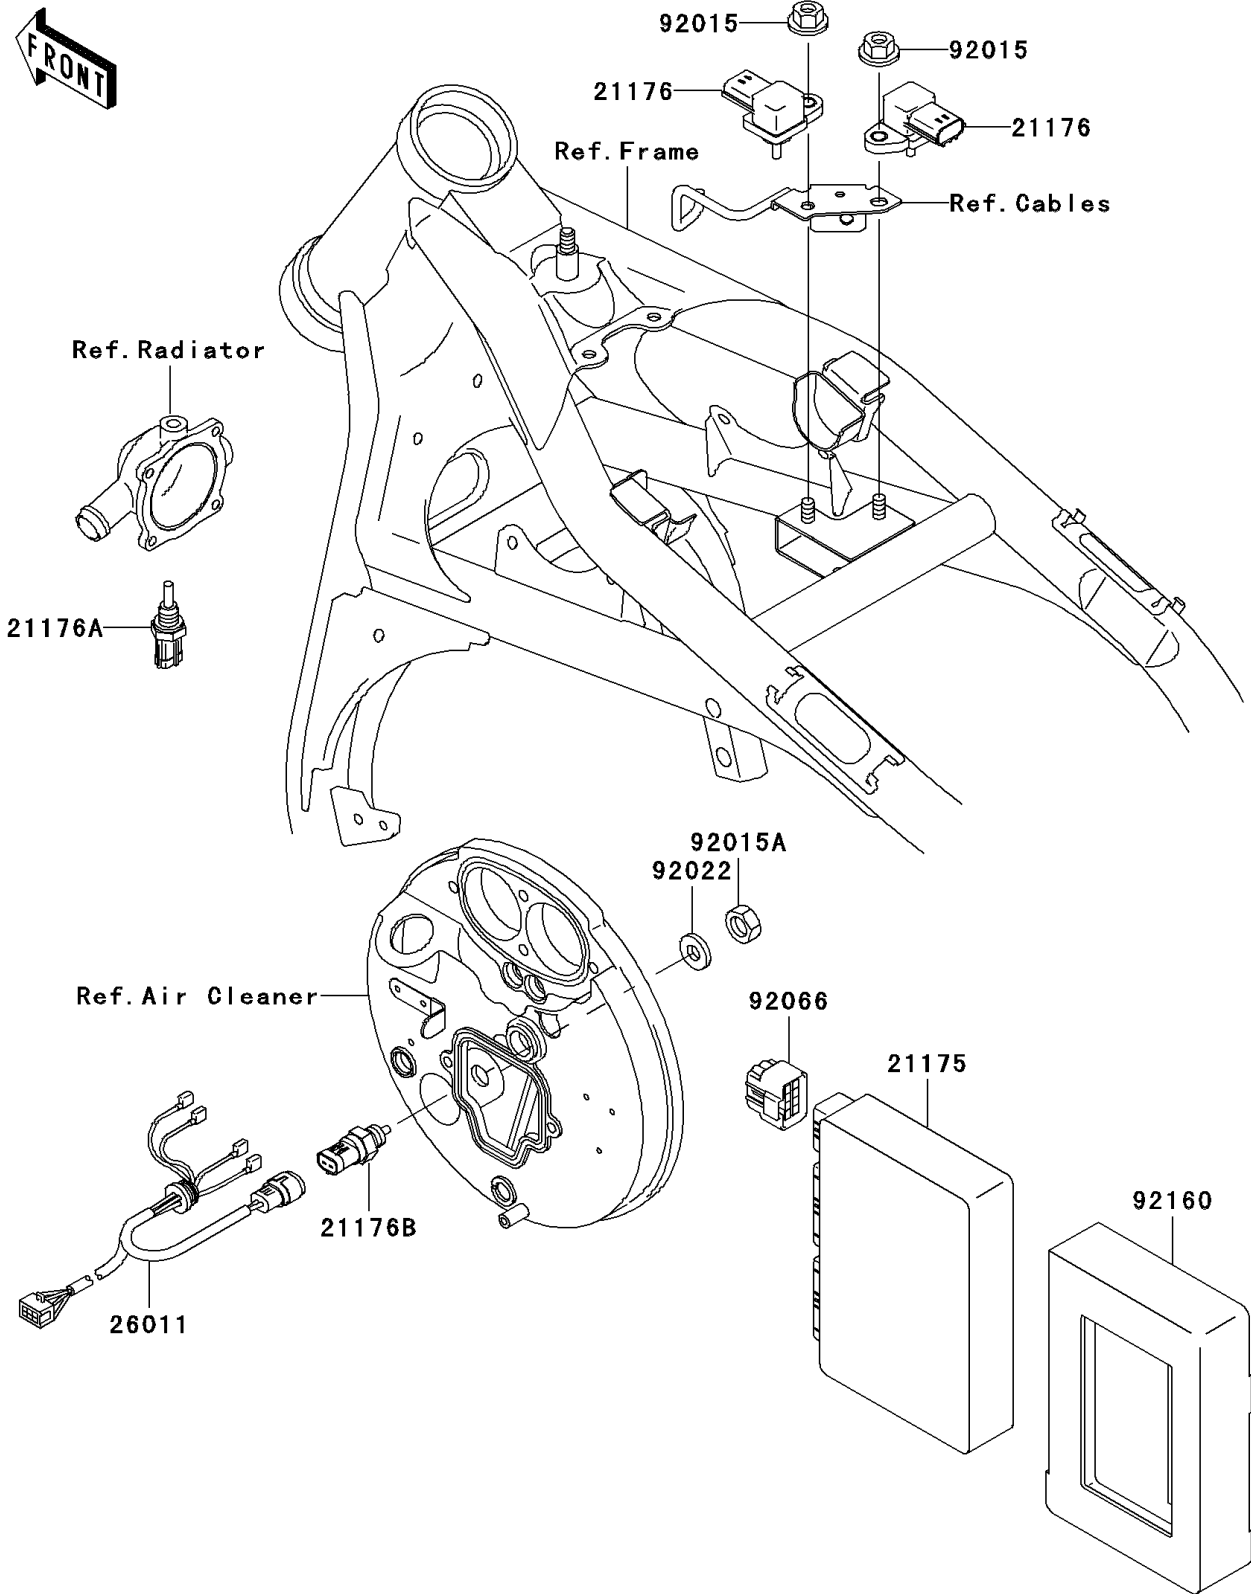

# 2001 Vulcan 1500 Classic Fi PARTS DIAGRAM

Fuel Injection

E1530

## 2001 Vulcan 1500 Classic Fi PARTS LIST

### Fuel Injection

ITEM NAME	PART NUMBER	QUANTITY
CONTROL UNIT-ELECTRONIC (Ref # 21175)	21175-1071	1
SENSOR,PRESSURE (Ref # 21176)	21176-1084	2
SENSOR,WATER TEMPERATURE (Ref # 21176A)	21176-1085	1
SENSOR,AIR TEMPERATURE (Ref # 21176B)	21176-1086	1
WIRE-LEAD (Ref # 26011)	26011-1776	1
NUT,FLANGED,6MM (Ref # 92015)	92015-1386	2
NUT,12MM (Ref # 92015A)	92015-1395	1
WASHER,12.3X20X0.5 (Ref # 92022)	92022-269	1
PLUG,COUPLER (Ref # 92066)	92066-1521	1
DAMPER (Ref # 92160)	92160-1965	1