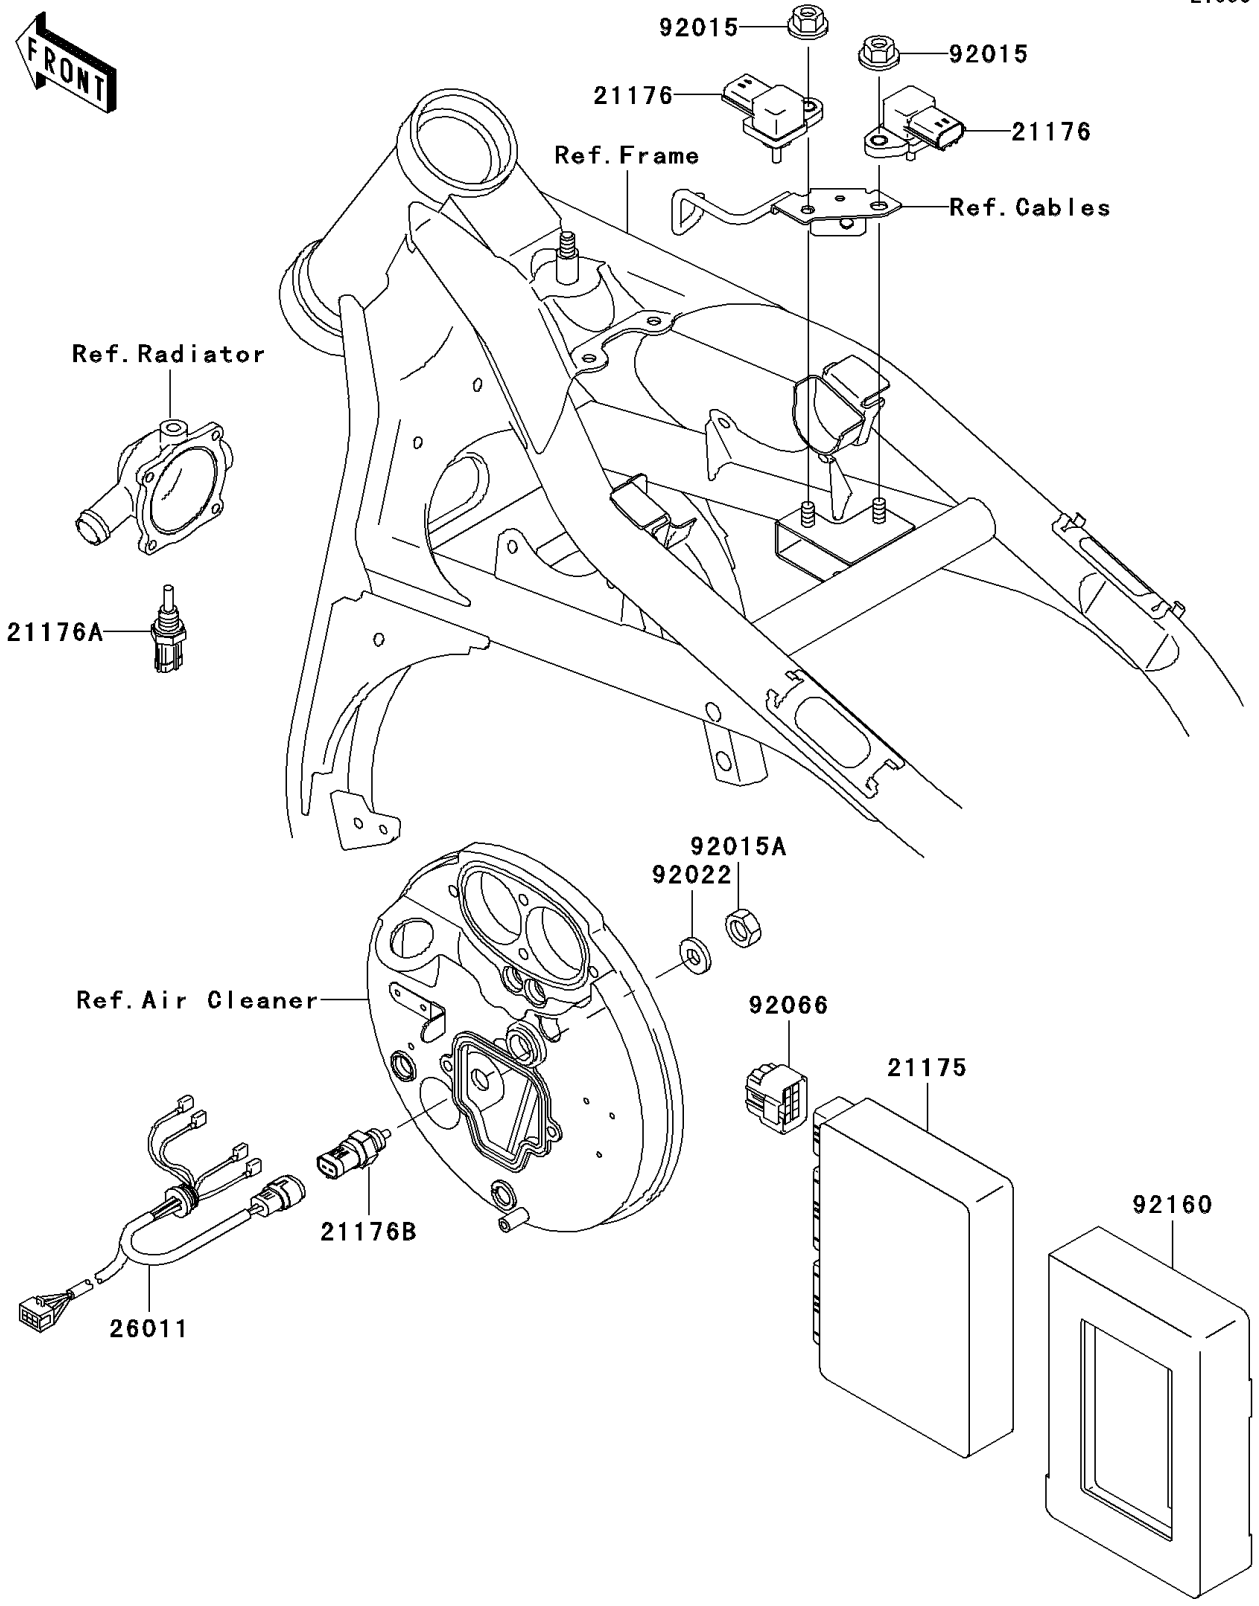

# 2001 Vulcan 1500 Classic Fi PARTS DIAGRAM

Fuel Injection

E1530

## 2001 Vulcan 1500 Classic Fi PARTS LIST

### Fuel Injection

ITEM NAME	PART NUMBER	QUANTITY
CONTROL UNIT-ELECTRONIC (Ref # 21175)	21175-1071	1
SENSOR,PRESSURE (Ref # 21176)	21176-1084	2
SENSOR,WATER TEMPERATURE (Ref # 21176A)	21176-1085	1
SENSOR,AIR TEMPERATURE (Ref # 21176B)	21176-1086	1
WIRE-LEAD (Ref # 26011)	26011-1776	1
NUT,FLANGED,6MM (Ref # 92015)	92015-1386	2
NUT,12MM (Ref # 92015A)	92015-1395	1
WASHER,12.3X20X0.5 (Ref # 92022)	92022-269	1
PLUG,COUPLER (Ref # 92066)	92066-1521	1
DAMPER (Ref # 92160)	92160-1965	1