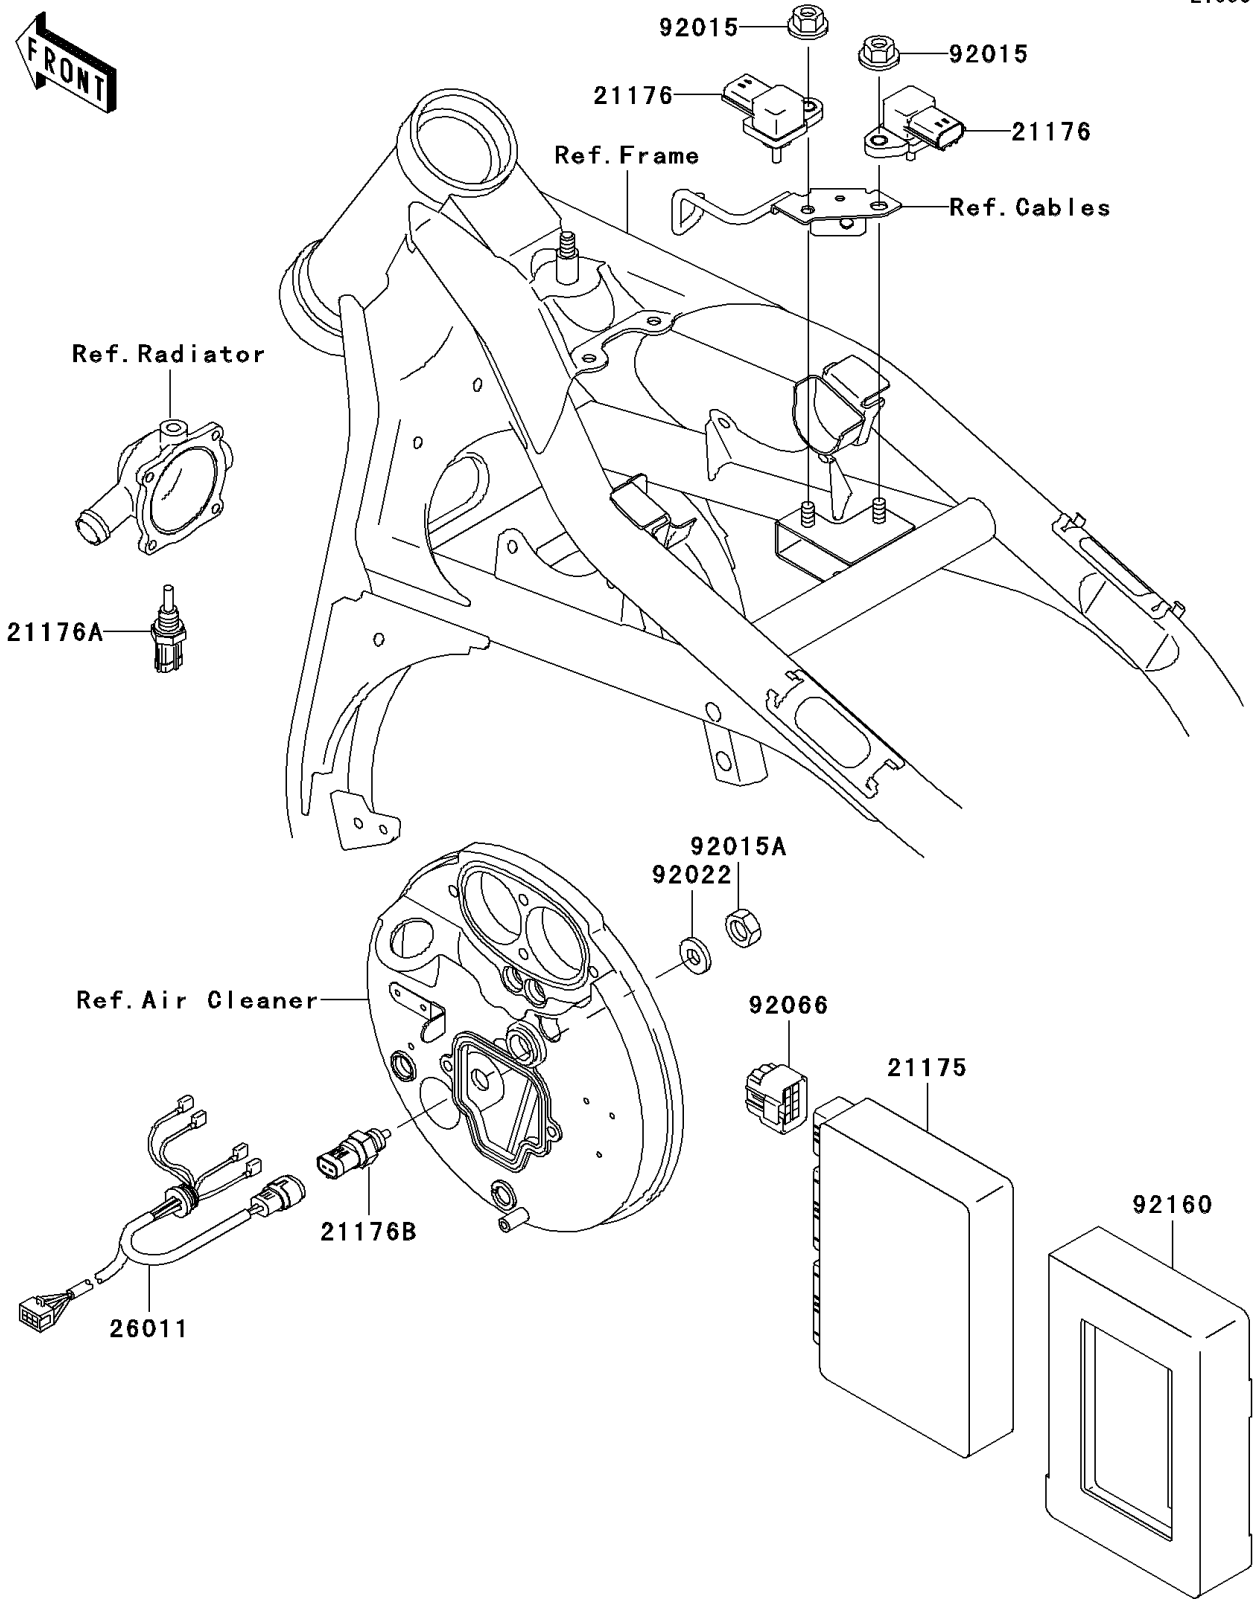

2002 Vulcan 1500 Classic Fi PARTS DIAGRAM

Fuel Injection

E1530

2002 Vulcan 1500 Classic Fi PARTS LIST

Fuel Injection

ITEM NAME	PART NUMBER	QUANTITY
CONTROL UNIT-ELECTRONIC (Ref # 21175)	21175-1071	1
SENSOR,PRESSURE (Ref # 21176)	21176-1084	2
SENSOR,WATER TEMPERATURE (Ref # 21176A)	21176-1085	1
SENSOR,AIR TEMPERATURE (Ref # 21176B)	21176-1086	1
WIRE-LEAD (Ref # 26011)	26011-1776	1
NUT,FLANGED,6MM (Ref # 92015)	92015-1386	2
NUT,12MM (Ref # 92015A)	92015-1395	1
WASHER,12.3X20X0.5 (Ref # 92022)	92022-269	1
PLUG,COUPLER (Ref # 92066)	92066-1521	1
DAMPER (Ref # 92160)	92160-1965	1