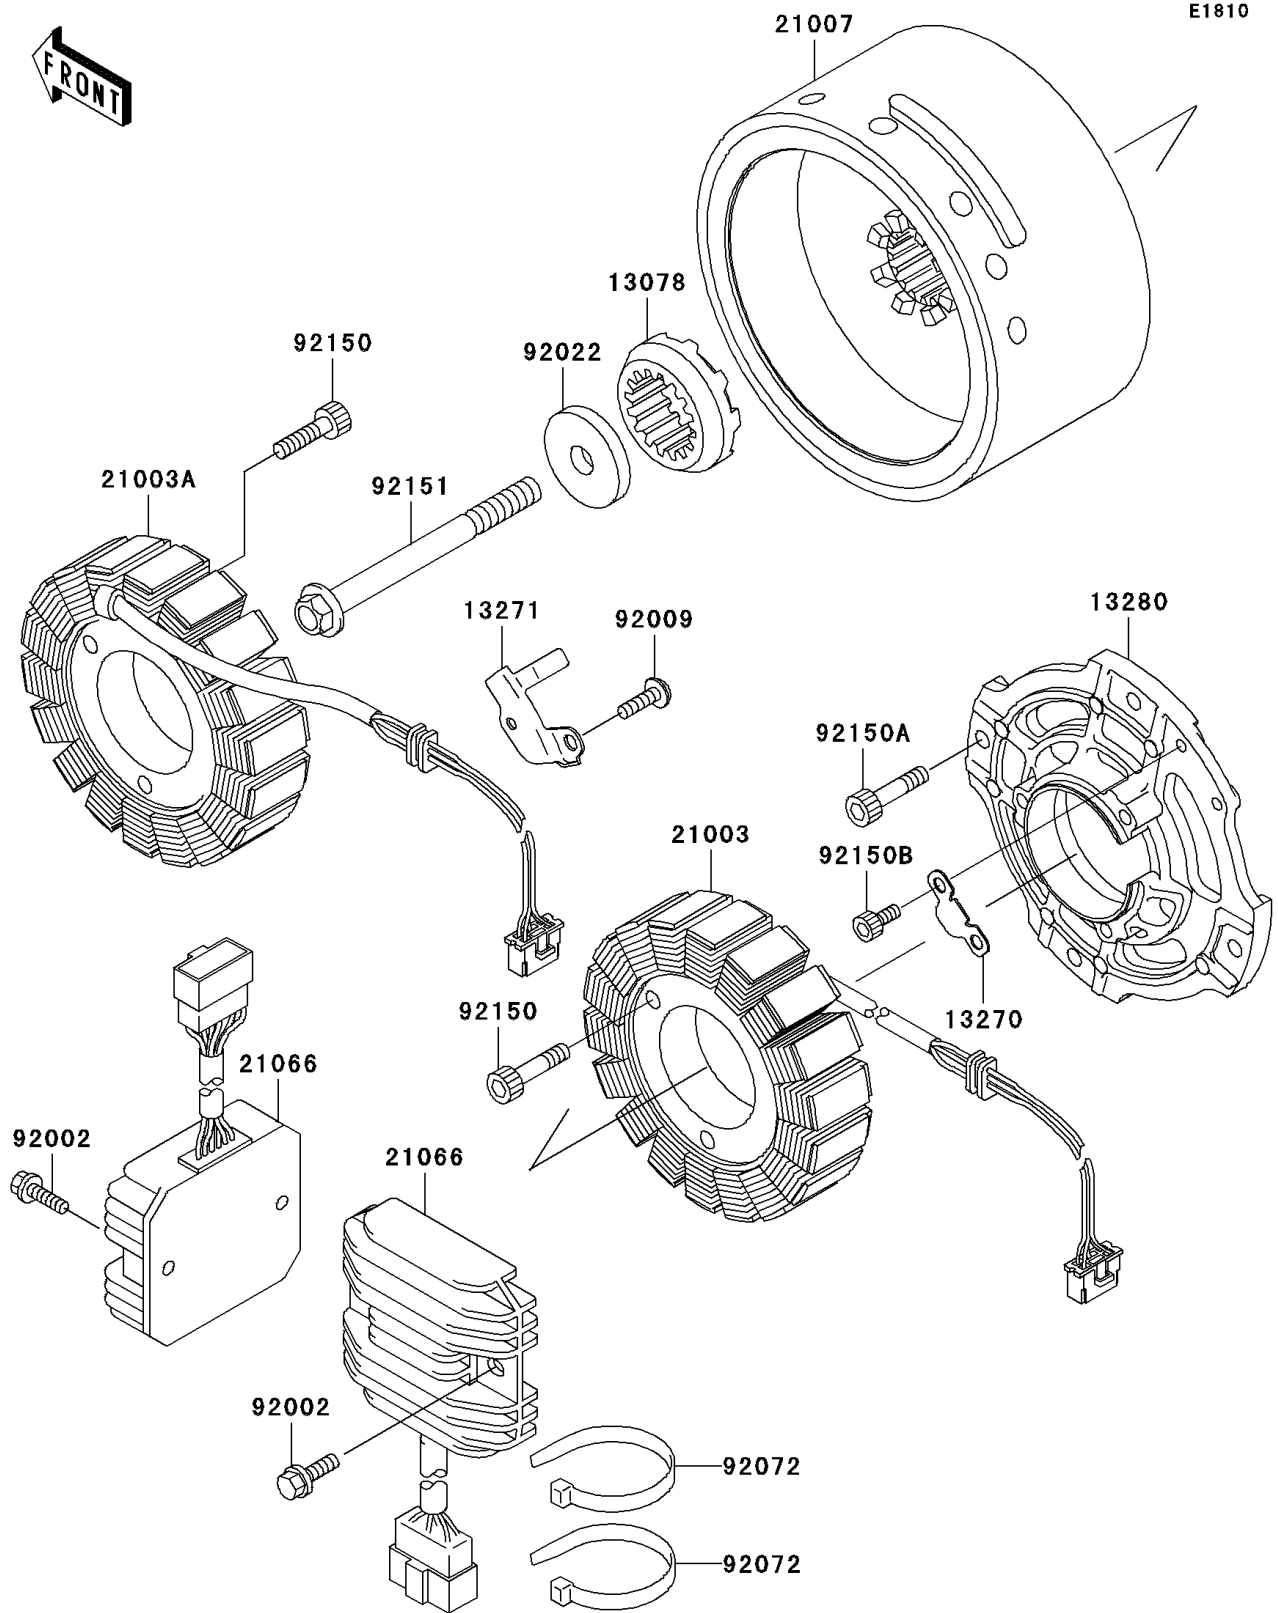

2000 Vulcan 1500 Classic Fi PARTS DIAGRAM

Generator

2000 Vulcan 1500 Classic Fi PARTS LIST

Generator

ITEM NAME	PART NUMBER	QUANTITY
RATCHET (Ref # 13078)	13078-1066	1
PLATE (Ref # 13270)	13270-1925	1
PLATE (Ref # 13271)	13271-1325	1
HOLDER (Ref # 13280)	13280-1069	1
STATOR,INNER (Ref # 21003)	21003-1372	1
STATOR,OUTER (Ref # 21003A)	21003-1373	1
ROTOR (Ref # 21007)	21007-1369	1
REGULATOR-VOLTAGE (Ref # 21066)	21066-1106	2
BOLT,6X25 (Ref # 92002)	92002-1086	4
SCREW (Ref # 92009)	92009-1768	1
WASHER,GENERATOR (Ref # 92022)	92022-1904	1
BAND,L=202 (Ref # 92072)	92072-1195	2
BOLT,SOCKET,6X35 (Ref # 92150)	92150-1484	6
BOLT,SOCKET,6X22 (Ref # 92150A)	92150-1654	4
BOLT,5X8 (Ref # 92150B)	92150-1955	2
BOLT,12X120 (Ref # 92151)	92151-1386	1