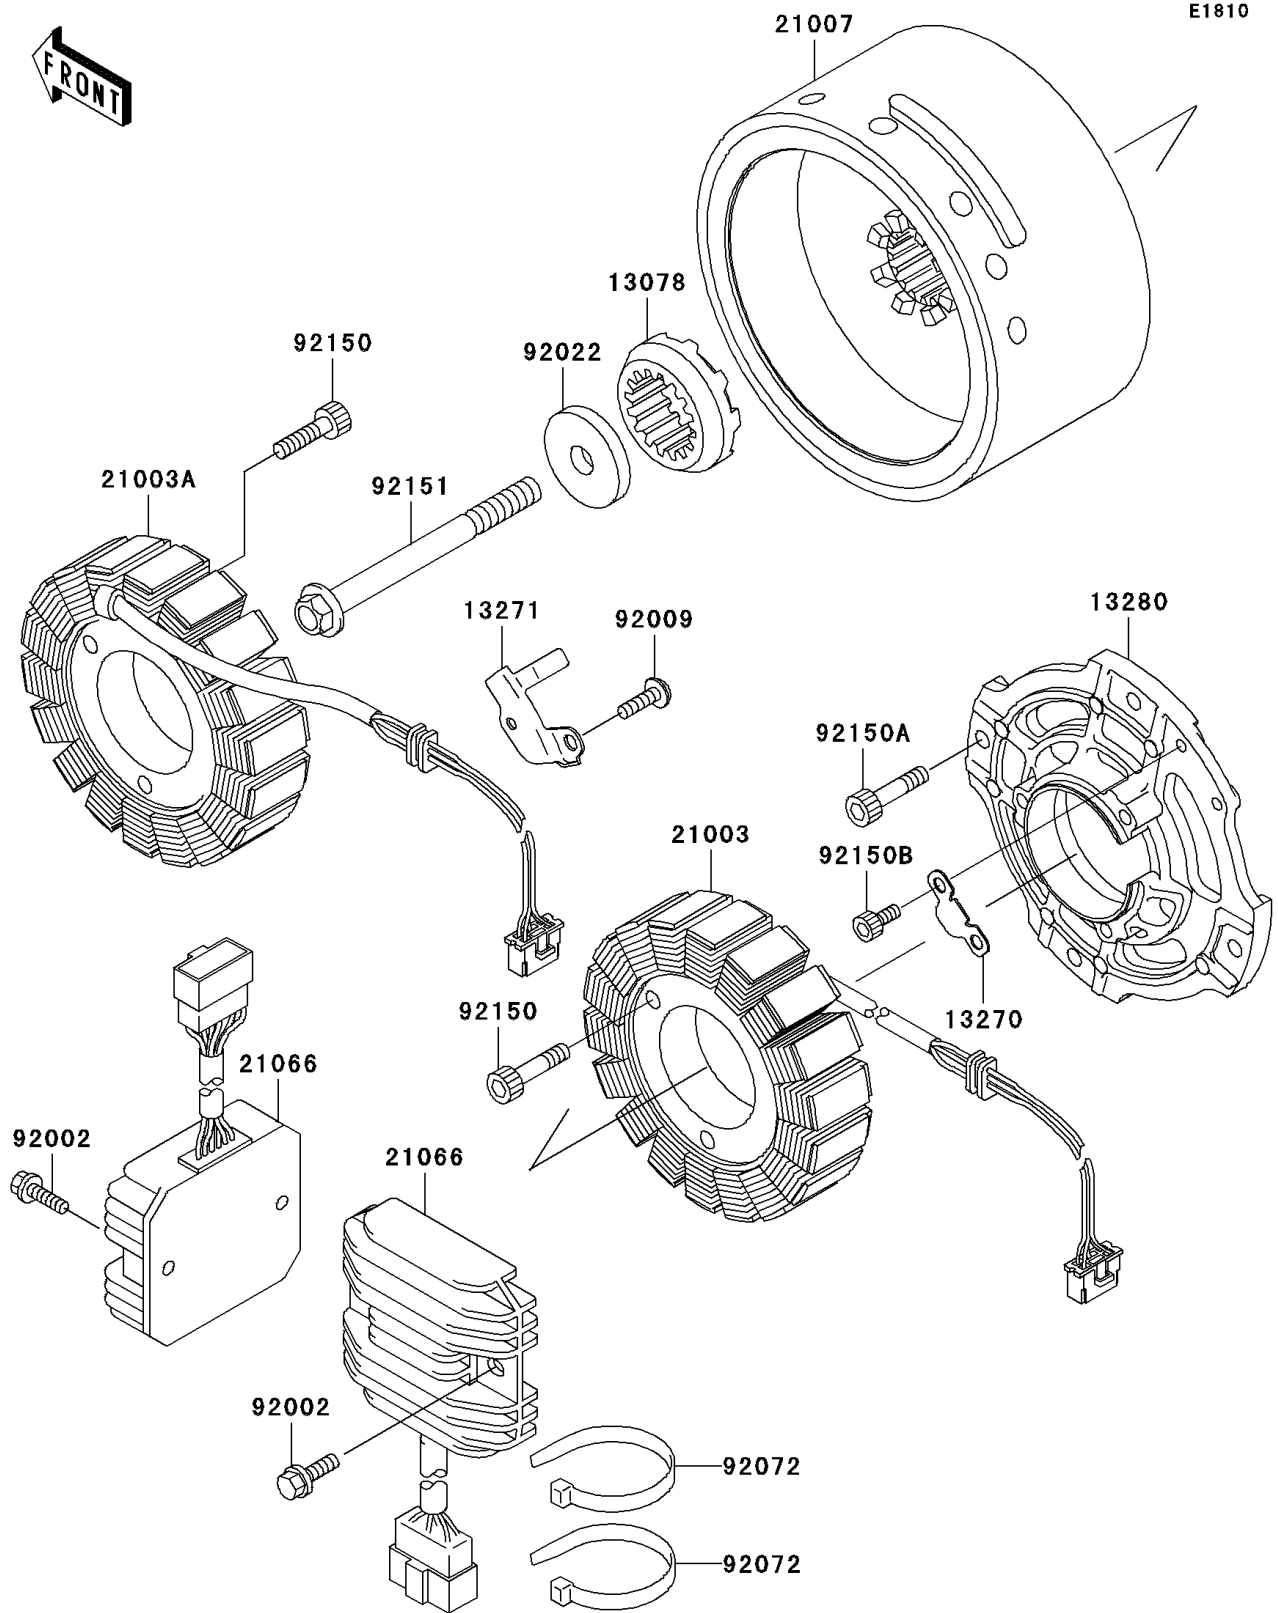

# 2001 Vulcan 1500 Classic Fi PARTS DIAGRAM

Generator

## 2001 Vulcan 1500 Classic Fi PARTS LIST

### Generator

ITEM NAME	PART NUMBER	QUANTITY
RATCHET (Ref # 13078)	13078-1066	1
PLATE (Ref # 13270)	13270-1925	1
PLATE (Ref # 13271)	13271-1325	1
HOLDER (Ref # 13280)	13280-1069	1
STATOR,INNER (Ref # 21003)	21003-1372	1
STATOR,OUTER (Ref # 21003A)	21003-1373	1
ROTOR (Ref # 21007)	21007-1369	1
REGULATOR-VOLTAGE (Ref # 21066)	21066-1106	2
BOLT,6X25 (Ref # 92002)	92002-1086	4
SCREW (Ref # 92009)	92009-1768	1
WASHER,GENERATOR (Ref # 92022)	92022-1904	1
BAND,L=202 (Ref # 92072)	92072-1195	2
BOLT,SOCKET,6X35 (Ref # 92150)	92150-1484	6
BOLT,SOCKET,6X22 (Ref # 92150A)	92150-1654	4
BOLT,5X8 (Ref # 92150B)	92150-1955	2
BOLT,12X120 (Ref # 92151)	92151-1386	1