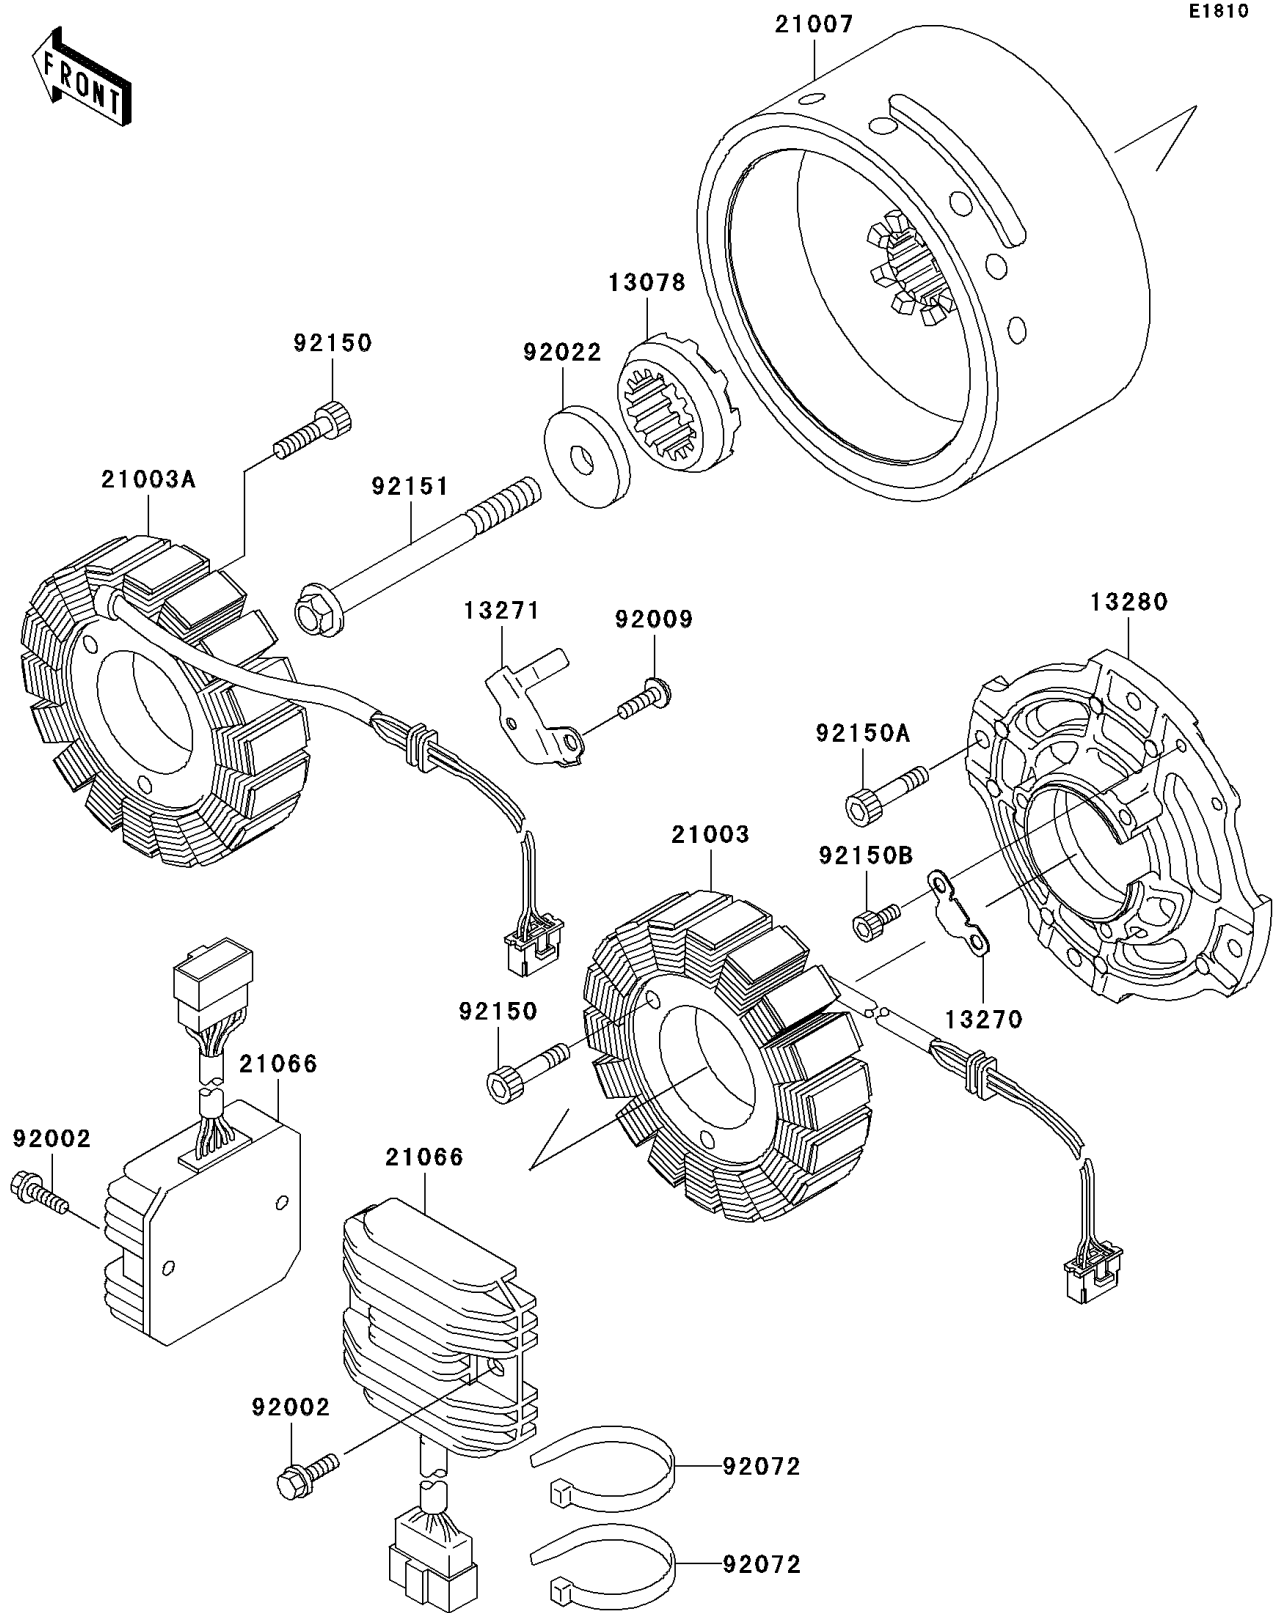

2002 Vulcan 1500 Classic Fi PARTS DIAGRAM

Generator

2002 Vulcan 1500 Classic Fi PARTS LIST

Generator

ITEM NAME	PART NUMBER	QUANTITY
RATCHET (Ref # 13078)	13078-1066	1
PLATE (Ref # 13270)	13270-1925	1
PLATE (Ref # 13271)	13271-1325	1
HOLDER (Ref # 13280)	13280-1069	1
STATOR,INNER (Ref # 21003)	21003-1372	1
STATOR,OUTER (Ref # 21003A)	21003-1373	1
ROTOR (Ref # 21007)	21007-1369	1
REGULATOR-VOLTAGE (Ref # 21066)	21066-1106	2
BOLT,6X25 (Ref # 92002)	92002-1086	4
SCREW (Ref # 92009)	92009-1768	1
WASHER,GENERATOR (Ref # 92022)	92022-1904	1
BAND,L=202 (Ref # 92072)	92072-1195	2
BOLT,SOCKET,6X35 (Ref # 92150)	92150-1484	6
BOLT,SOCKET,6X22 (Ref # 92150A)	92150-1654	4
BOLT,5X8 (Ref # 92150B)	92150-1955	2
BOLT,12X120 (Ref # 92151)	92151-1386	1