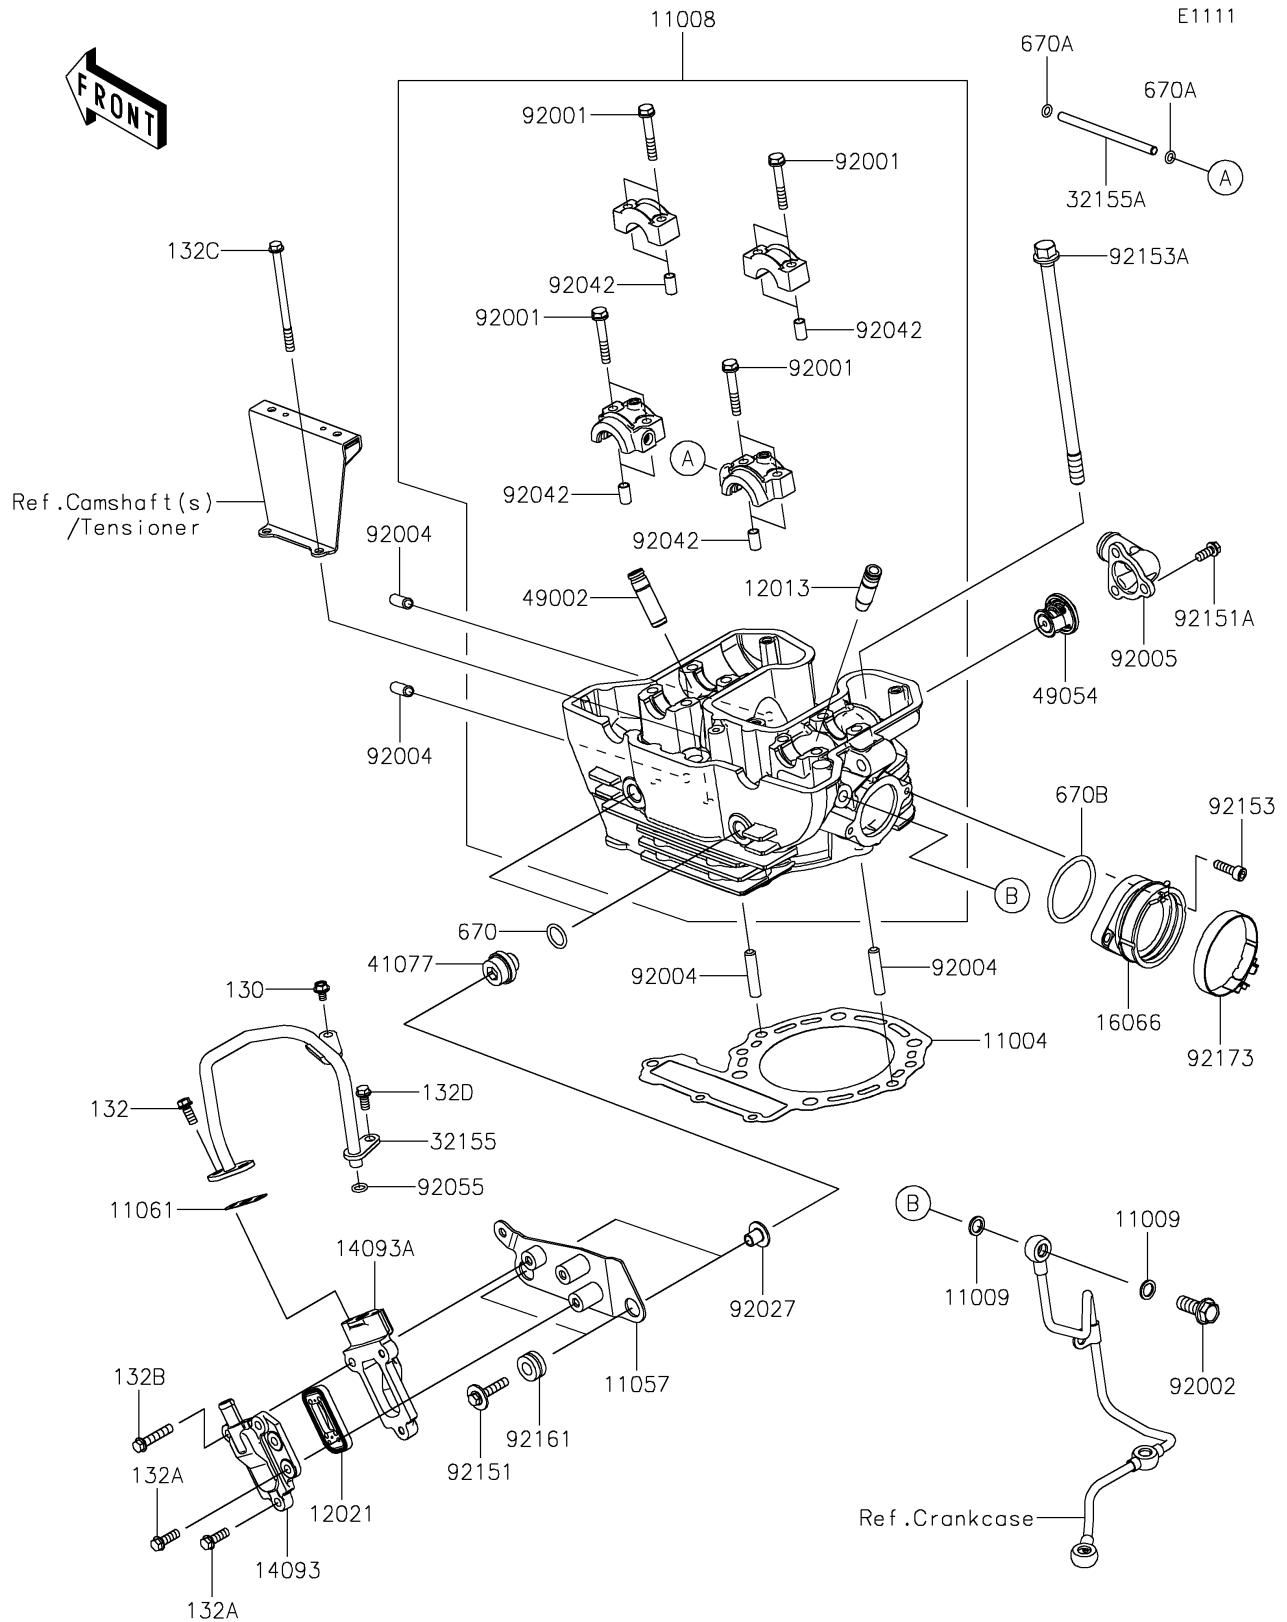

2023 KLR® 650 Adventure PARTS DIAGRAM

Cylinder Head

2023 KLR® 650 Adventure PARTS LIST

Cylinder Head

ITEM NAME	PART NUMBER	QUANTITY
GASKET-HEAD (Ref # 11004)	11004-1158	1
HEAD-COMP-CYLINDER (Ref # 11008)	11008-1451	1
GASKET,10X14.5X1.5 (Ref # 11009)	11009-1105	2
BRACKET,REED VALVE COVER (Ref # 11057)	11057-7187	1
GASKET,REED VALVE COVER (Ref # 11061)	11061-1396	1
GUIDE-VALVE,INTAKE (Ref # 12013)	12013-009	2
VALVE-ASSY-REED (Ref # 12021)	12021-0017	1
COVER,REED VALVE,FR (Ref # 14093)	14093-1081	1
COVER,REED VALVE,RR (Ref # 14093A)	14093-1123	1
HOLDER-THROTTLE BODY (Ref # 16066)	16066-0023	1
PIPE,2ND AIR (Ref # 32155)	32155-4382	1
PIPE,OIL LINE (Ref # 32155A)	32155-4449	1
ADAPTER (Ref # 41077)	41077-0751	2
GUIDE-VALVE,EXHAUST (Ref # 49002)	49002-1002	2
THERMOSTAT (Ref # 49054)	49054-1053	1
BOLT,FLANGED,6X38 (Ref # 92001)	92001-1105	8
BOLT,BANJO,10X25 (Ref # 92002)	92002-1170	1
STUD,8X22 (Ref # 92004)	92004-1217	4
FITTING (Ref # 92005)	92005-0715	1
COLLAR,FLANGED,L=12.1,BLACK (Ref # 92027)	92027-1651	2
PIN,DOWEL,6.3X8X14 (Ref # 92042)	92042-007	8
RING-O,10MM (Ref # 92055)	92055-1149	1
BOLT,FLANGED,6X30 (Ref # 92151)	92151-1105	2
BOLT,6X14 (Ref # 92151A)	92151-1810	3
BOLT,SOCKET,6X20 (Ref # 92153)	92153-1364	2
BOLT,FLANGED,10X191 (Ref # 92153A)	92153-1797	4
DAMPER (Ref # 92161)	92161-2424	2
CLAMP,62MM (Ref # 92173)	92173-0922	1
BOLT-FLANGED,5X8 (Ref # 130)	130BD0508	1

2023 KLR® 650 Adventure PARTS LIST

Cylinder Head

ITEM NAME	PART NUMBER	QUANTITY
BOLT-FLANGED-SMALL,6X14 (Ref # 132)	132BA0614	2
BOLT-FLANGED-SMALL,6X18 (Ref # 132A)	132BA0618	4
BOLT-FLANGED-SMALL,6X30 (Ref # 132B)	132BA0630	1
BOLT-FLANGED-SMALL,6X85 (Ref # 132C)	132BA0685	2
BOLT-FLANGED-SMALL,6X12 (Ref # 132D)	132BD0612	1
O RING,15MM (Ref # 670)	670B2015	2
O RING,6MM (Ref # 670A)	670D1506	2
O RING,48MM (Ref # 670B)	670D3048	1