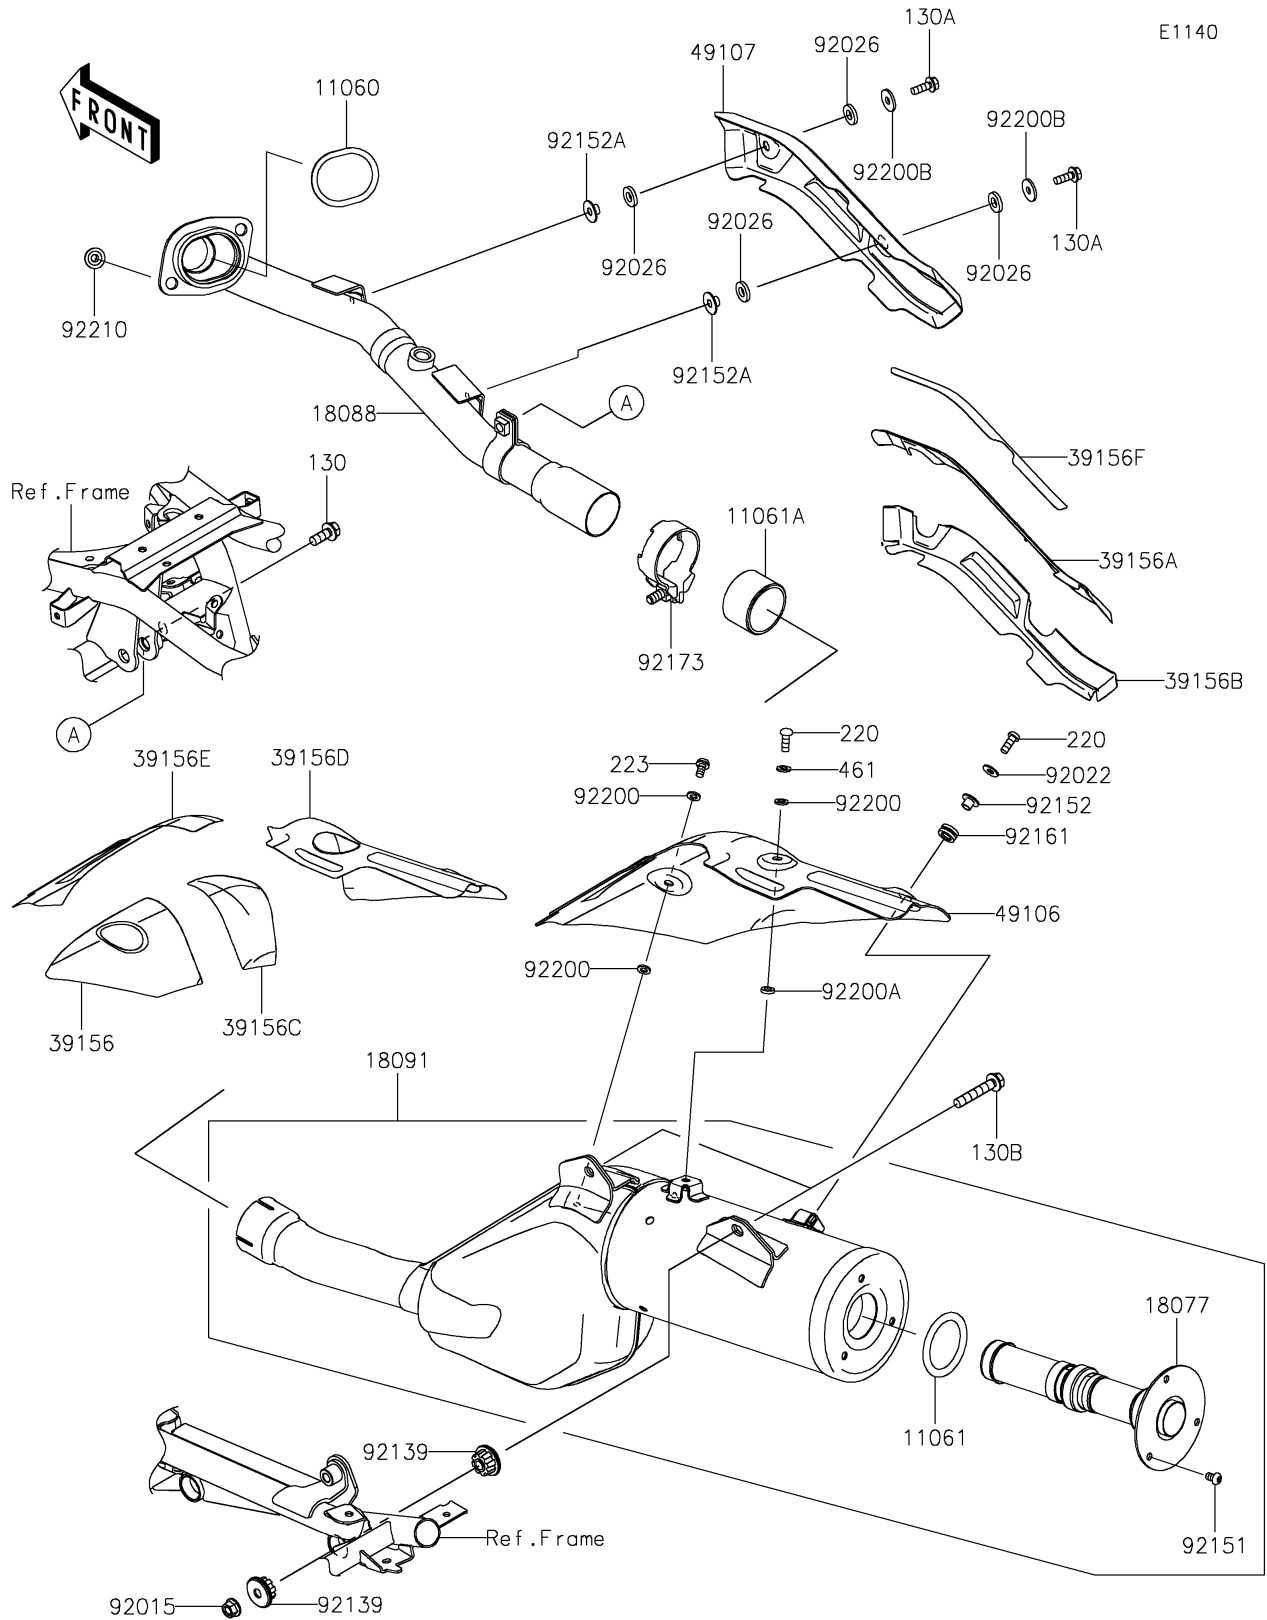

## 2023 KLR® 650 Adventure PARTS LIST

### Muffler(s)

ITEM NAME	PART NUMBER	QUANTITY
GASKET,EXHAUST PIPE HOLDER (Ref # 11060)	11060-1108	1
GASKET (Ref # 11061)	11061-1345	1
GASKET,EXHAUST PIPE CONNECTING (Ref # 11061A)	11061-1411	1
ARRESTER-SPARK (Ref # 18077)	18077-0050	1
PIPE-EXHAUST (Ref # 18088)	18088-1665	1
BODY-COMP-MUFFLER (Ref # 18091)	18091-1207	1
PAD,MUFFLER COVER,FR (Ref # 39156)	39156-2693	1
PAD,EXHAUST PIPE COVER,CNT (Ref # 39156A)	39156-2698	1
PAD,EXHAUST PIPE COVER,LWR (Ref # 39156B)	39156-2699	1
PAD,MUFFLER COVER,CNT (Ref # 39156C)	39156-2738	1
PAD,MUFFLER COVER,RR (Ref # 39156D)	39156-2773	1
PAD,MUFFLER COVER,UPP (Ref # 39156E)	39156-2774	1
PAD,EXHAUST PIPE COVER,UPP (Ref # 39156F)	39156-2798	1
COVER-MUFFLER (Ref # 49106)	49106-0857	1
COVER-EXHAUST PIPE (Ref # 49107)	49107-0849	1
NUT,8MM (Ref # 92015)	92015-1402	2
WASHER,6.2X15X1.2 (Ref # 92022)	92022-2373	1
SPACER,8.7X18X3 (Ref # 92026)	92026-0919	4
BUSHING (Ref # 92139)	92139-1116	4
BOLT,SOCKET,6X10 (Ref # 92151)	92151-1449	3
COLLAR (Ref # 92152)	92152-2837	1
COLLAR (Ref # 92152A)	92152-2862	2
DAMPER (Ref # 92161)	92161-2434	1
CLAMP (Ref # 92173)	92173-2463	1
WASHER,6.2X11.5X1.5 (Ref # 92200)	92200-2496	3
WASHER,6.2X11.5X2.5 (Ref # 92200A)	92200-2511	1
WASHER,6.5X20X2 (Ref # 92200B)	92200-2529	2
NUT,8MM (Ref # 92210)	92210-1114	2
BOLT-FLANGED,8X20 (Ref # 130)	130BD0820	1

## 2023 KLR® 650 Adventure PARTS LIST

Muffler(s)

ITEM NAME	PART NUMBER	QUANTITY
BOLT-FLANGED,6X18 (Ref # 130A)	130CB0618	2
BOLT-FLANGED (Ref # 130B)	130CC0845	2
SCREW-PAN-CROS,6X16 (Ref # 220)	220AB0616	2
SCREW-PAN-WS-CROS,6X12 (Ref # 223)	223AB0612	1
WASHER-SPRING,6MM (Ref # 461)	461DB0600	1