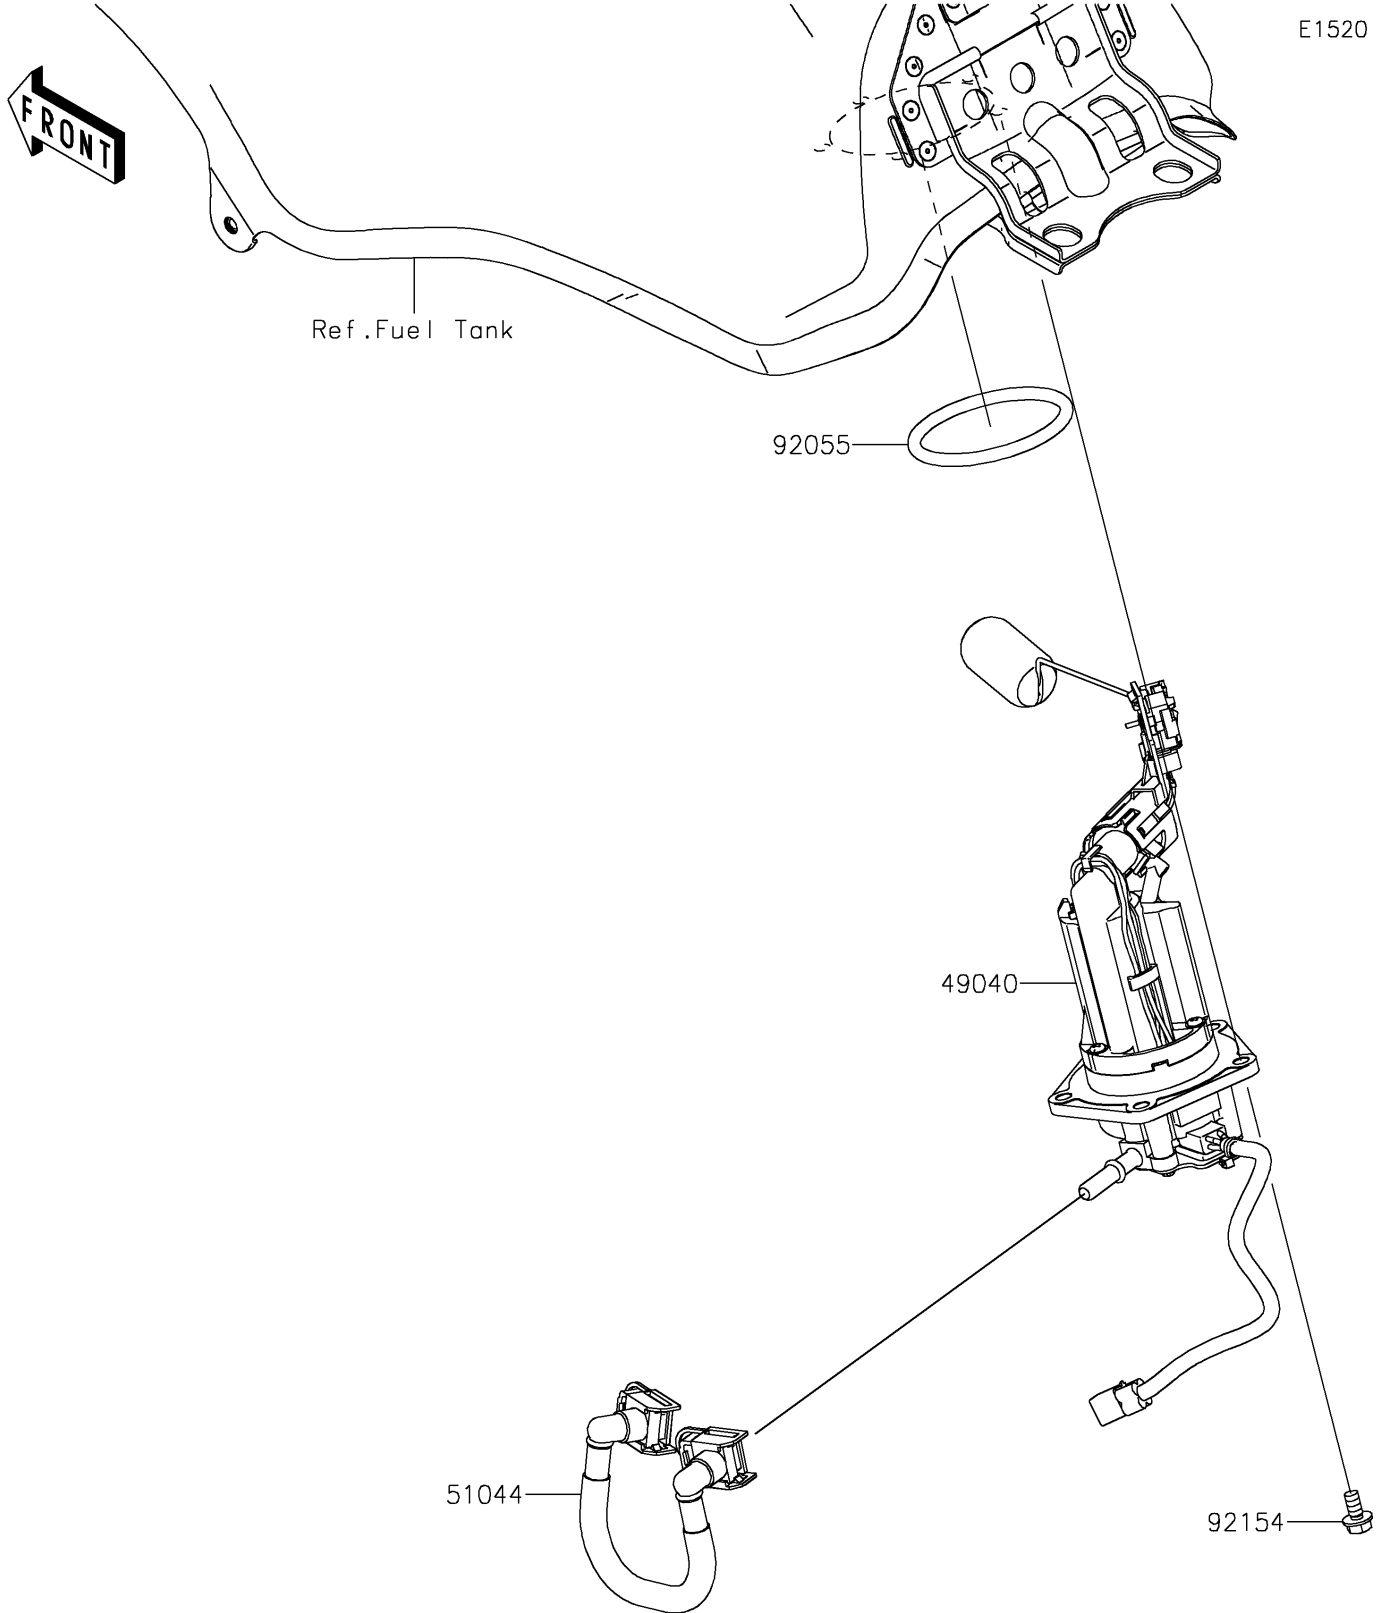

2023 KLR® 650 Adventure PARTS DIAGRAM

Fuel Pump

2023 KLR® 650 Adventure PARTS LIST

Fuel Pump

ITEM NAME	PART NUMBER	QUANTITY
PUMP-FUEL (Ref # 49040)	49040-0799	1
TUBE-ASSY,FUEL (Ref # 51044)	51044-0961	1
RING-O,64.6X5.7 (Ref # 92055)	92055-0185	1
BOLT,FLANGED,6X12 (Ref # 92154)	92154-1848	5