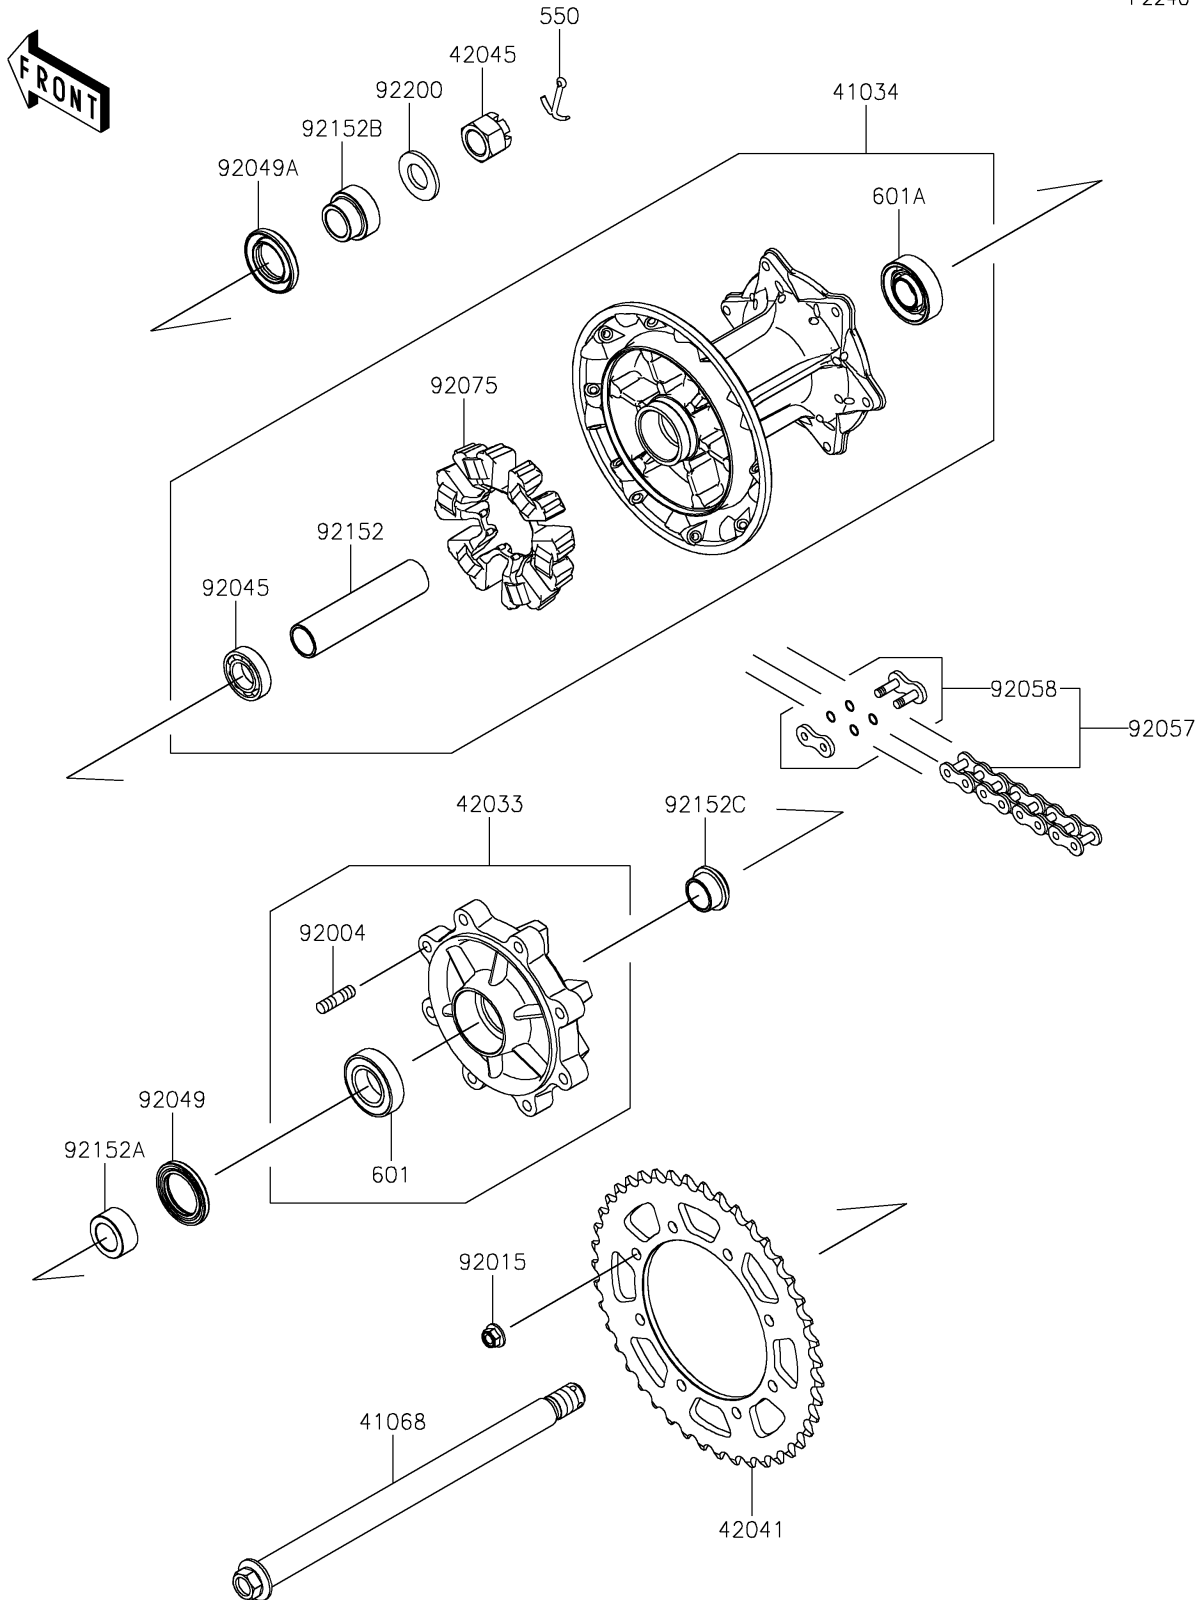

2023 KLR® 650 Adventure PARTS DIAGRAM

Rear Hub

F2240

2023 KLR® 650 Adventure PARTS LIST

Rear Hub

ITEM NAME	PART NUMBER	QUANTITY
DRUM-ASSY,RR (Ref # 41034)	41034-0609	1
AXLE,RR (Ref # 41068)	41068-0659	1
COUPLING-ASSY,REAR HUB (Ref # 42033)	42033-0596	1
SPROCKET-HUB,43T (Ref # 42041)	42041-0185	1
NUT,CASTLE,18MM (Ref # 42045)	42045-018	1
STUD,8X16 (Ref # 92004)	92004-1150	8
NUT,8MM (Ref # 92015)	92015-1432	8
BEARING-BALL,20X37X9 (Ref # 92045)	92045-0942	1
SEAL-OIL,32X47X5 (Ref # 92049)	92049-0795	1
SEAL-OIL,27X47X7 (Ref # 92049A)	92049-0802	1
CHAIN,DRIVE,520VEX110L (Ref # 92057)	92057-0806	1
JOINT-CHAIN (Ref # 92058)	92058-0044	1
DAMPER,SHOCK,RR HUB (Ref # 92075)	92075-1068	1
COLLAR,20.2X28X110.5 (Ref # 92152)	92152-2735	1
COLLAR,LH (Ref # 92152A)	92152-2736	1
COLLAR,RH (Ref # 92152B)	92152-2737	1
COLLAR,COUPLING (Ref # 92152C)	92152-2738	1
WASHER,19X36X3.2 (Ref # 92200)	92200-0296	1
PIN-COTTER,4.0X35 (Ref # 550)	550AA4035	1
BEARING-BALL,#6005UU (Ref # 601)	601B6005UU	1
BEARING-BALL,#6204UG (Ref # 601A)	601B6204UG	1