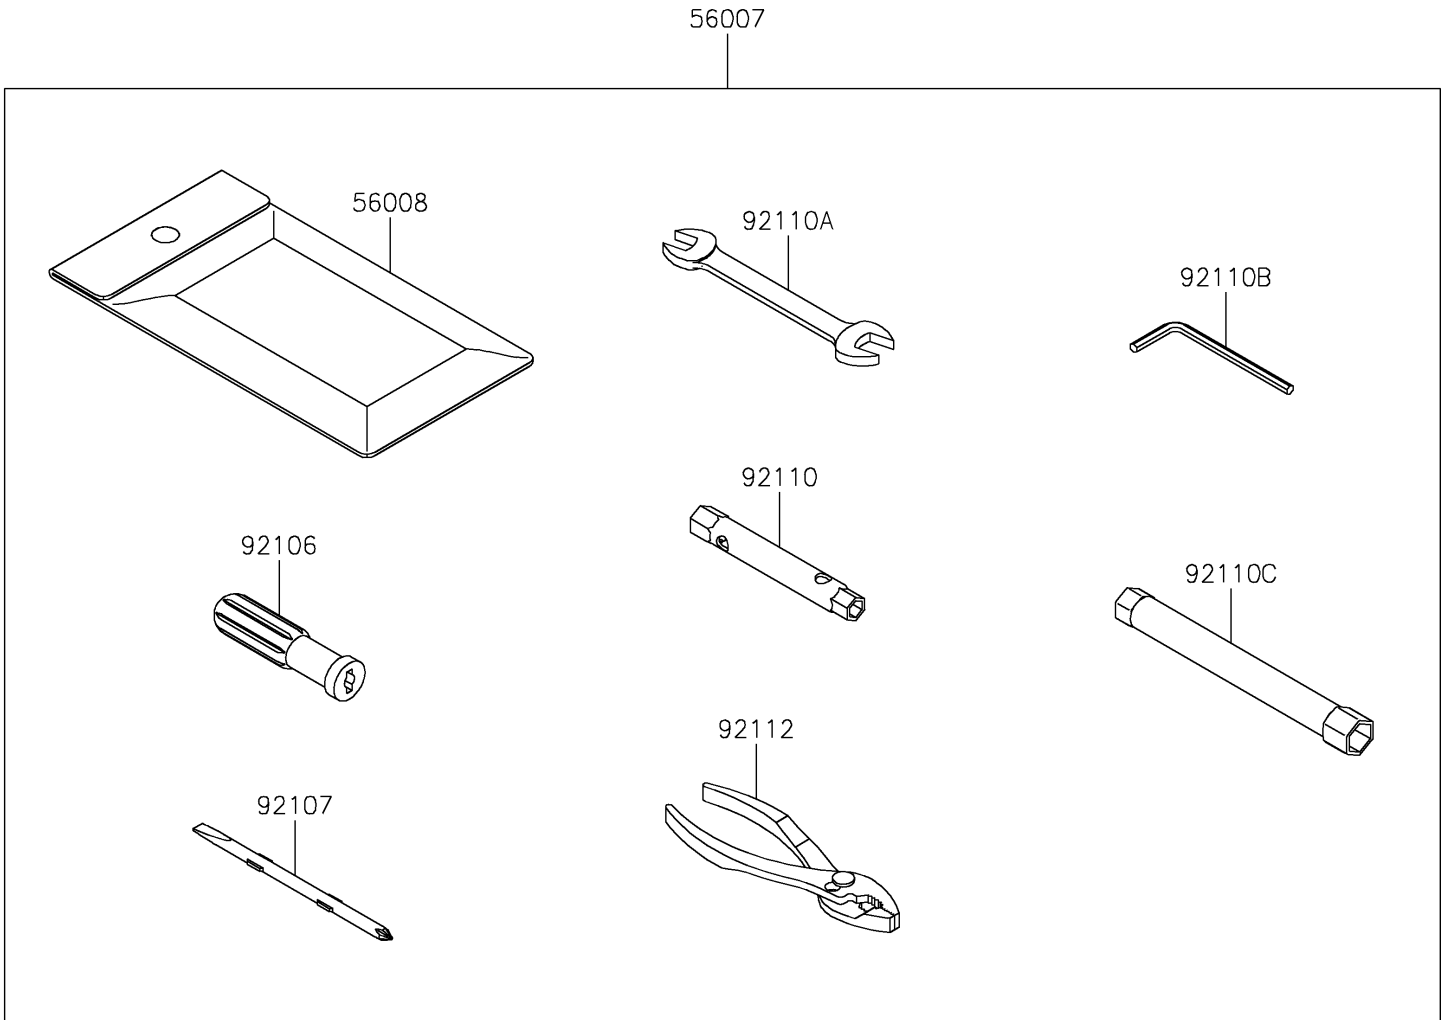

# 2023 KLR® 650 Adventure PARTS DIAGRAM

Owner's Tools

F2810

### Owner's Tools

ITEM NAME	PART NUMBER	QUANTITY
TOOL-KIT (Ref # 56007)	56007-0196	1
BAG,TOOL (Ref # 56008)	56008-0036	1
GASKET-LIQUID,TB1211F,CLEAR (Ref # 92104)	92104-0004	1
GASKET-LIQUID,TB1216B,BLACK (Ref # 92104A)	92104-1064	1
GRIP-SCREW DRIVER (Ref # 92106)	92106-0004	1
TOOL-DRIVER,#2PHILLIPS&SLOT (Ref # 92107)	92107-0019	1
TOOL-WRENCH,BOX,8X10 (Ref # 92110)	92110-0049	1
TOOL-WRENCH,OPEN END,14X17 (Ref # 92110A)	92110-0057	1
TOOL-WRENCH,ALLEN,4MM (Ref # 92110B)	92110-0567	1
TOOL-WRENCH,BOX,12MM (Ref # 92110C)	92110-0579	1
TOOL-PLIERS (Ref # 92112)	92112-0007	1