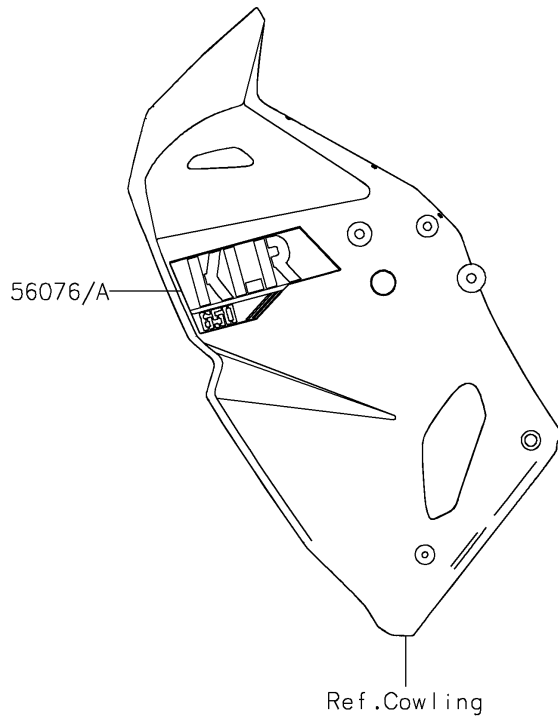

2023 KLR® 650 Adventure PARTS DIAGRAM

Decals

F2861

2023 KLR® 650 Adventure PARTS LIST

Decals

ITEM NAME	PART NUMBER	QUANTITY
MARK,WINDSHIELD,KAWASAKI (Ref # 56054)	56054-2177	1
PATTERN,SHROUD,LH (Ref # 56076)	56076-2261	1
PATTERN,SHROUD,RH (Ref # 56076A)	56076-2262	1
PATTERN,FUEL TANK (Ref # 56076B)	56076-2404	1