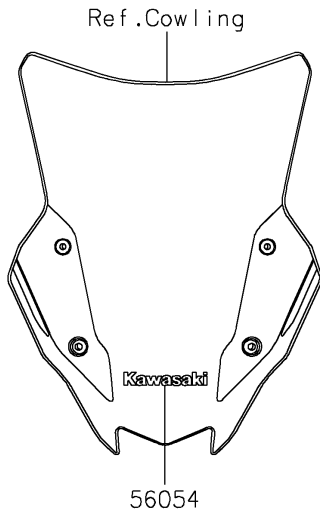

2023 KLR® 650 Adventure PARTS DIAGRAM

Decals

F2861

2023 KLR® 650 Adventure PARTS LIST

Decals

ITEM NAME	PART NUMBER	QUANTITY
MARK,WINDSHIELD,KAWASAKI (Ref # 56054)	56054-2177	1
PATTERN,SHROUD,LH (Ref # 56076)	56076-2261	1
PATTERN,SHROUD,RH (Ref # 56076A)	56076-2262	1
PATTERN,FUEL TANK (Ref # 56076B)	56076-2404	1