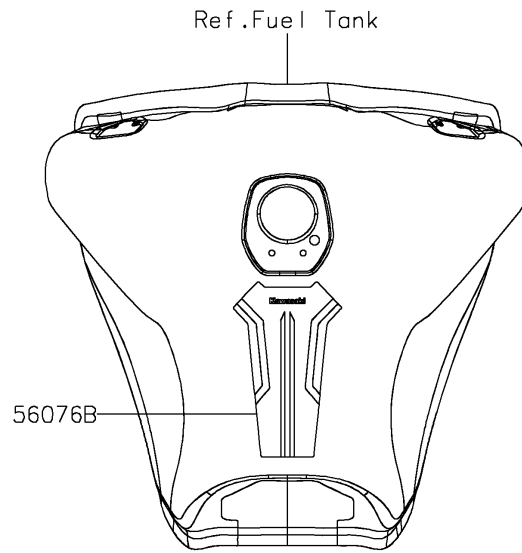

2023 KLR® 650 Adventure PARTS DIAGRAM

Decals

F2861

2023 KLR® 650 Adventure PARTS LIST

Decals

ITEM NAME	PART NUMBER	QUANTITY
MARK,WINDSHIELD,KAWASAKI (Ref # 56054)	56054-2177	1
PATTERN,SHROUD,LH (Ref # 56076)	56076-2261	1
PATTERN,SHROUD,RH (Ref # 56076A)	56076-2262	1
PATTERN,FUEL TANK (Ref # 56076B)	56076-2404	1