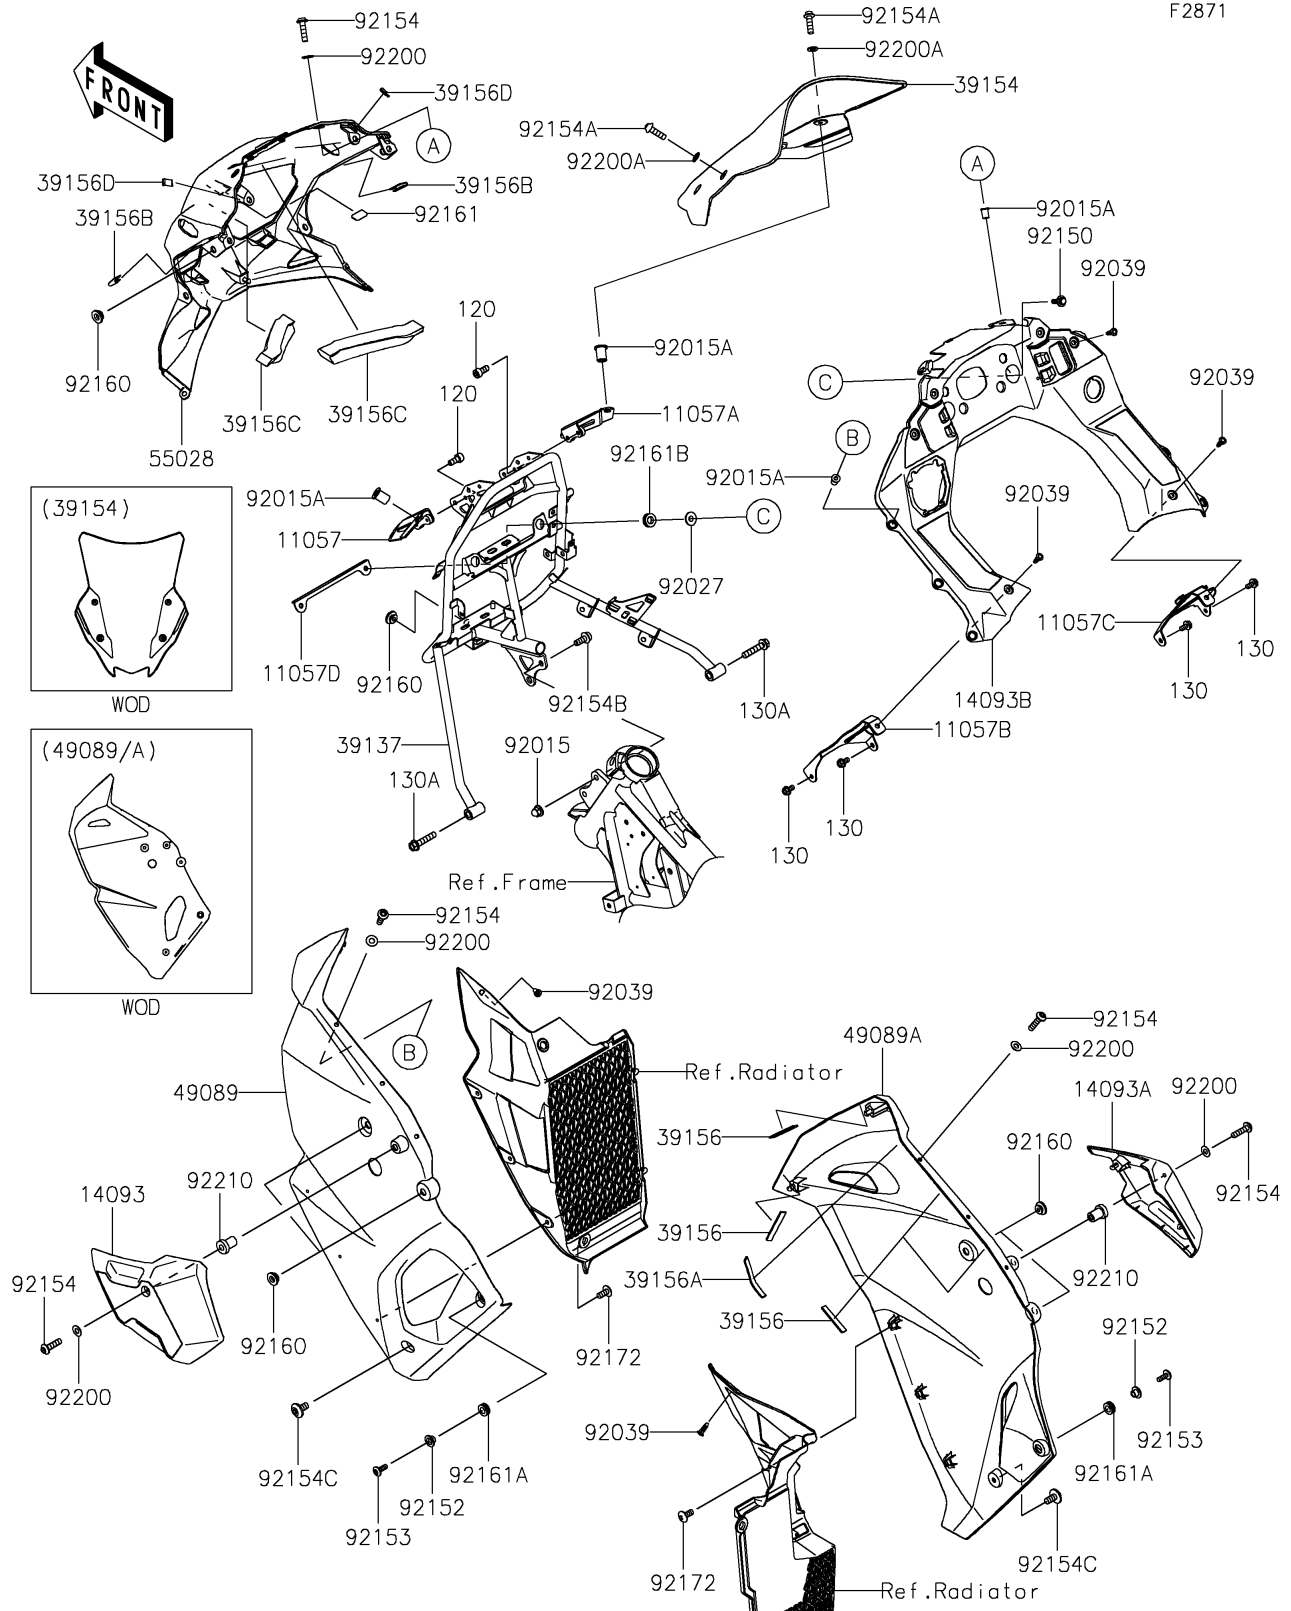

2023 KLR® 650 Adventure PARTS DIAGRAM

Cowling

F2871

2023 KLR® 650 Adventure PARTS LIST

Cowling

ITEM NAME	PART NUMBER	QUANTITY
BRACKET,WINDSHIELD,LH (Ref # 11057)	11057-4397	1
BRACKET,WINDSHIELD,RH (Ref # 11057A)	11057-4398	1
BRACKET,DASHBOARD,LH (Ref # 11057B)	11057-7243	1
BRACKET,DASHBOARD,RH (Ref # 11057C)	11057-7245	1
BRACKET,METER (Ref # 11057D)	11057-7893	1
COVER,SHROUD,LH (Ref # 14093)	14093-1074	1
COVER,SHROUD,RH (Ref # 14093A)	14093-1075	1
COVER,DASHBOARD (Ref # 14093B)	14093-1076	1
STAY-COMP,COWLING (Ref # 39137)	39137-0731	1
WINDSHIELD (Ref # 39154)	39154-0391	1
PAD,10X50X2 (Ref # 39156)	39156-1924	8
PAD,10X80X2 (Ref # 39156A)	39156-2238	2
PAD,25X25X2 (Ref # 39156B)	39156-2573	2
PAD,20X15X150 (Ref # 39156C)	39156-2762	2
PAD,20X10X2 (Ref # 39156D)	39156-2849	2
SHROUD-ENGINE,LH,C.C.GRAY (Ref # 49089)	49089-0995-63G	1
SHROUD-ENGINE,RH,C.C.GRAY (Ref # 49089A)	49089-0996-63G	1
COWLING,UPP (Ref # 55028)	55028-0800	1
NUT,CAP,8MM (Ref # 92015)	92015-1151	2
NUT,WELL,5MM (Ref # 92015A)	92015-1757	12
COLLAR,L=7.4 (Ref # 92027)	92027-1848	2
RIVET (Ref # 92039)	92039-0709	8
BOLT,FLANGED,6X20 (Ref # 92150)	92150-1339	2
COLLAR (Ref # 92152)	92152-2770	2
BOLT,6X18 (Ref # 92153)	92153-0816	2
BOLT,SOCKET,5X20 (Ref # 92154)	92154-0216	10
BOLT,SOCKET,5X18 (Ref # 92154A)	92154-1945	4
BOLT,SOCKET,8X20 (Ref # 92154B)	92154-2314	2
BOLT,SOCKET,6X12 (Ref # 92154C)	92154-2355	2

2023 KLR® 650 Adventure PARTS LIST

Cowling

ITEM NAME	PART NUMBER	QUANTITY
DAMPER (Ref # 92160)	92160-1613	9
DAMPER,12X23 (Ref # 92161)	92161-1367	1
DAMPER,10X18X6.5 (Ref # 92161A)	92161-2091	2
DAMPER,10X20X6 (Ref # 92161B)	92161-2168	2
SCREW,5X12 (Ref # 92172)	92172-0821	6
WASHER,NYLON,5.3X11.5X0.5 (Ref # 92200)	92200-0006	10
WASHER,5.2X10X1 (Ref # 92200A)	92200-2286	4
NUT,5MM (Ref # 92210)	92210-0001	2
BOLT-SOCKET,5X12 (Ref # 120)	120CB0512	4
BOLT-FLANGED,6X12 (Ref # 130)	130BA0612	4
BOLT-FLANGED,8X40 (Ref # 130A)	130BA0840	2