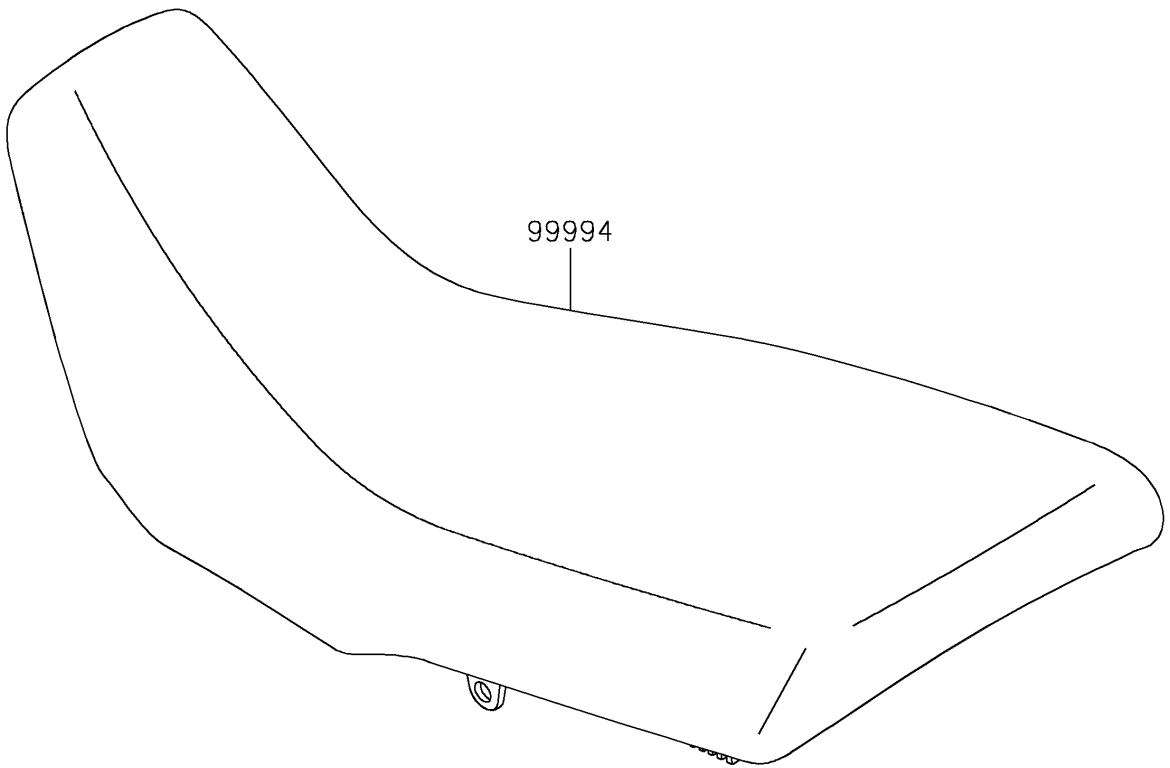

# 2023 KLR® 650 Adventure PARTS DIAGRAM

Accessory(Seat)

F2910B

## 2023 KLR® 650 Adventure PARTS LIST

Accessory(Seat)

ITEM NAME	PART NUMBER	QUANTITY
LOW SEAT,BLACK+SIL (Ref # 99994)	99994-1503-64U	1