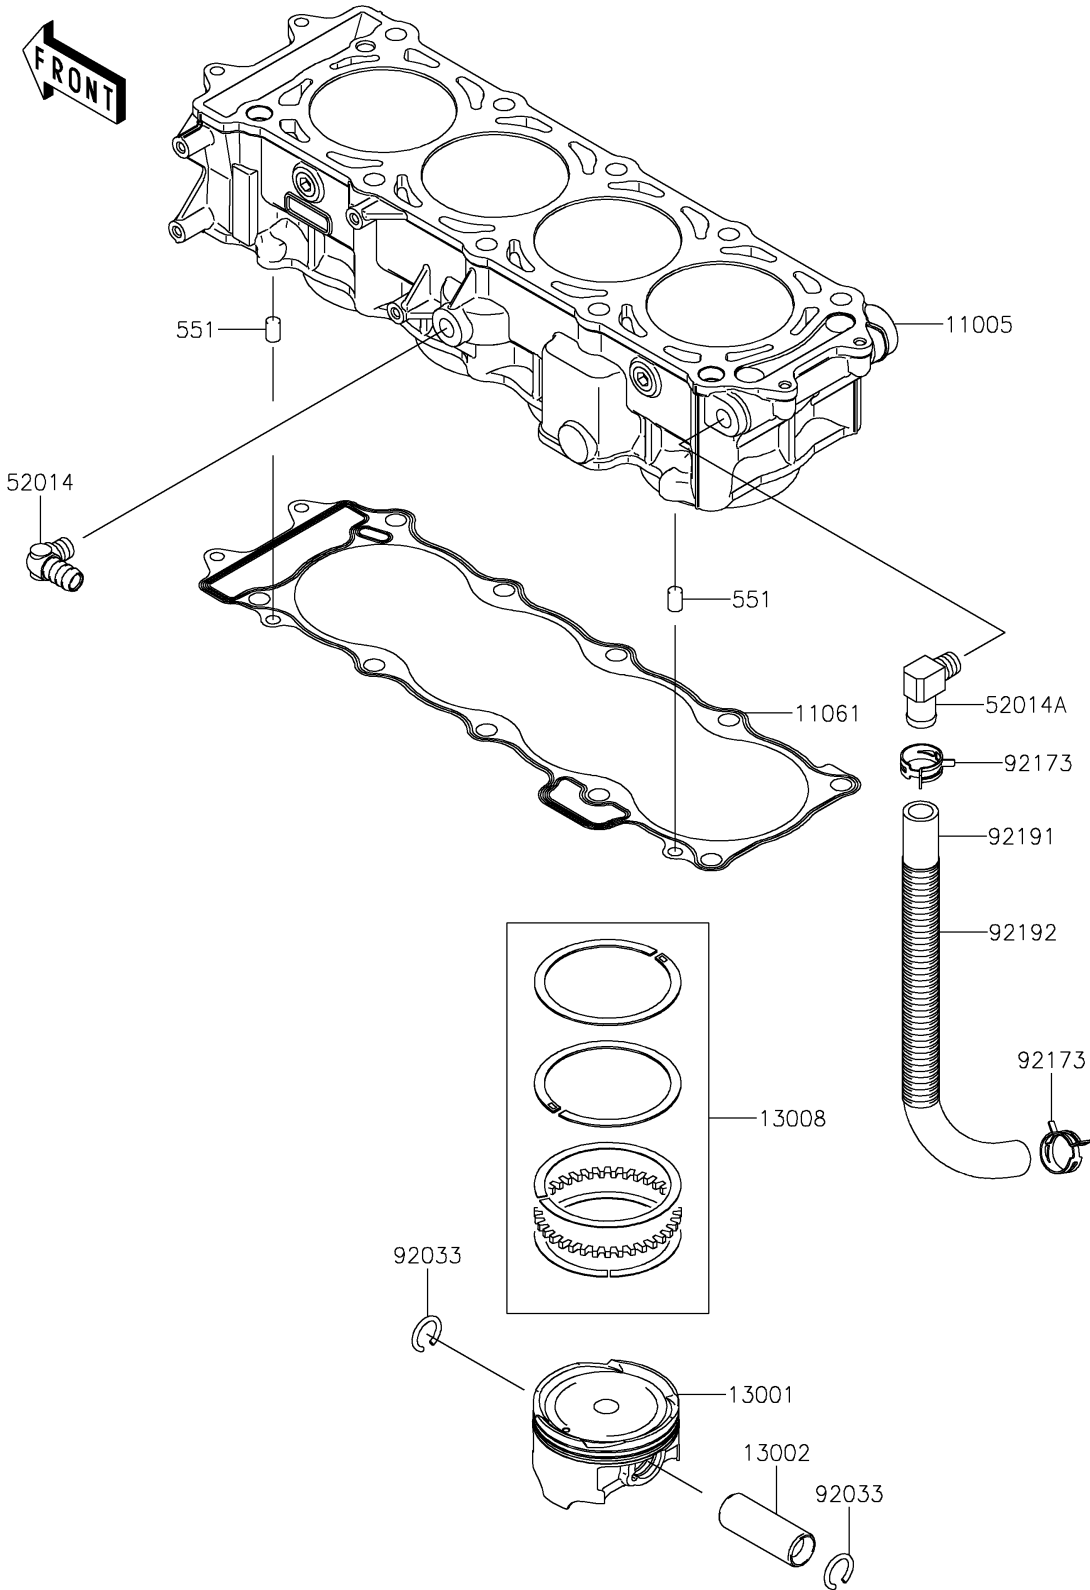

# 2022 JET SKI® STX® 160X PARTS DIAGRAM

Cylinder/Piston(s)

E1120

## 2022 JET SKI® STX® 160X PARTS LIST

Cylinder/Piston(s)

ITEM NAME	PART NUMBER	QUANTITY
CYLINDER-ENGINE (Ref # 11005)	11005-3768	1
GASKET,CYLINDER BASE (Ref # 11061)	11061-3708	1
PISTON-ENGINE (Ref # 13001)	13001-3737	4
PIN-PISTON (Ref # 13002)	13002-3709	4
RING-SET-PISTON (Ref # 13008)	13008-0048	4
ELBOW (Ref # 52014)	52014-3711	1
ELBOW (Ref # 52014A)	52014-3717	1
RING-SNAP (Ref # 92033)	92033-1188	8
CLAMP (Ref # 92173)	92173-1039	2
TUBE,BREATHER (Ref # 92191)	92191-3983	1
TUBE,CORRUGATED,L=265 (Ref # 92192)	92192-1083	1
PIN-DOWEL (Ref # 551)	551R0812	2