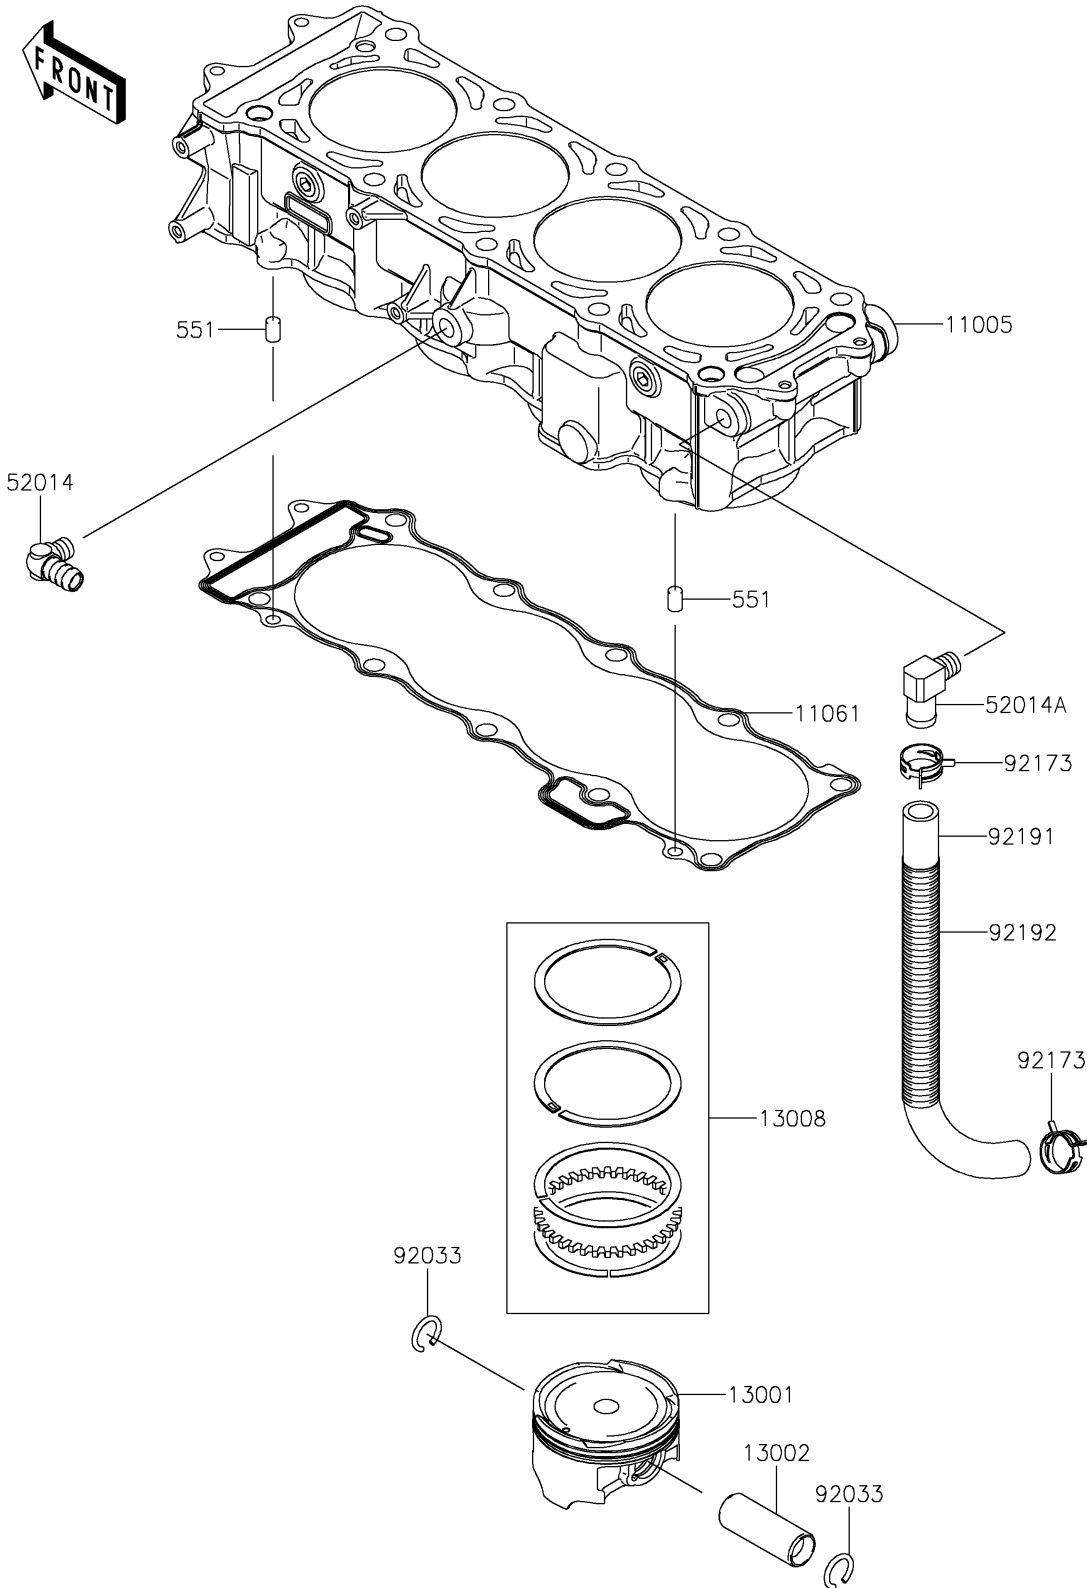

2023 JET SKI® STX® 160X PARTS DIAGRAM

Cylinder/Piston(s)

E1120

2023 JET SKI® STX® 160X PARTS LIST

Cylinder/Piston(s)

ITEM NAME	PART NUMBER	QUANTITY
CYLINDER-ENGINE (Ref # 11005)	11005-3768	1
GASKET,CYLINDER BASE (Ref # 11061)	11061-3708	1
PISTON-ENGINE (Ref # 13001)	13001-3737	4
PIN-PISTON (Ref # 13002)	13002-3709	4
RING-SET-PISTON (Ref # 13008)	13008-0048	4
ELBOW (Ref # 52014)	52014-3711	1
ELBOW (Ref # 52014A)	52014-3717	1
RING-SNAP (Ref # 92033)	92033-1188	8
CLAMP (Ref # 92173)	92173-1039	2
TUBE,BREATHER (Ref # 92191)	92191-3983	1
TUBE,CORRUGATED,L=265 (Ref # 92192)	92192-1083	1
PIN-DOWEL (Ref # 551)	551R0812	2