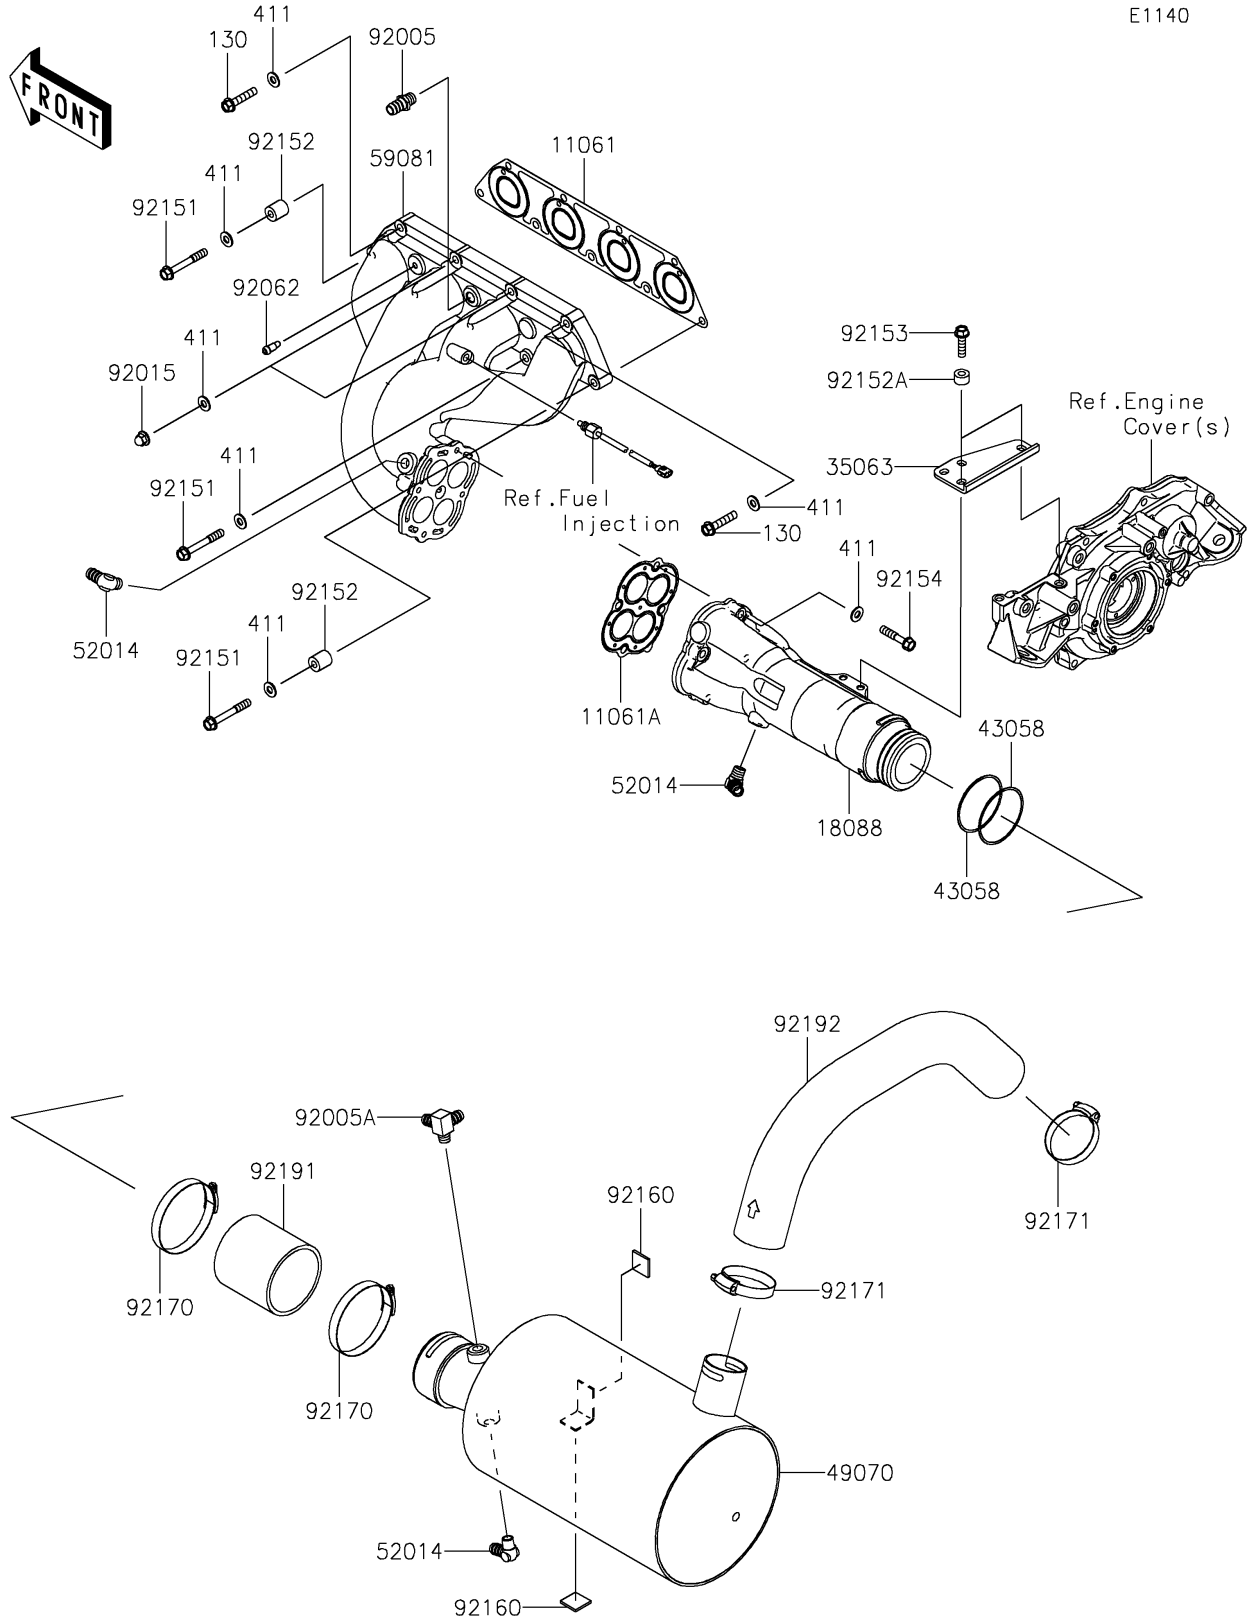

2023 JET SKI® STX® 160X PARTS DIAGRAM

Muffler(s)

E1140

2023 JET SKI® STX® 160X PARTS LIST

Muffler(s)

ITEM NAME	PART NUMBER	QUANTITY
GASKET,MANIFOLD EXHAUST (Ref # 11061)	11061-3713	1
GASKET,PIPE EXHAUST (Ref # 11061A)	11061-3714	1
PIPE-EXHAUST (Ref # 18088)	18088-3723	1
STAY (Ref # 35063)	35063-3704	1
RING,GASKET (Ref # 43058)	43058-3733	2
MUFFLER-COMP (Ref # 49070)	49070-0045	1
ELBOW (Ref # 52014)	52014-3711	3
MANIFOLD-EXHAUST (Ref # 59081)	59081-3741	1
FITTING (Ref # 92005)	92005-3714	1
FITTING (Ref # 92005A)	92005-3751	1
NUT,CAP,8MM (Ref # 92015)	92015-1371	2
NOZZLE (Ref # 92062)	92062-0562	1
BOLT,8X60 (Ref # 92151)	92151-3730	5
COLLAR (Ref # 92152)	92152-3736	2
COLLAR,8.2X17X10 (Ref # 92152A)	92152-3740	4
BOLT,FLANGED,8X30 (Ref # 92153)	92153-3722	4
BOLT,FLANGED,8X40 (Ref # 92154)	92154-0992	4
DAMPER,25X25 (Ref # 92160)	92160-3864	2
CLAMP (Ref # 92170)	92170-3764	2
CLAMP (Ref # 92171)	92171-3723	2
TUBE,PIPE EX-MUFFLER (Ref # 92191)	92191-3986	1
TUBE,W/M-TAIL PIPE (Ref # 92192)	92192-1173	1
BOLT-FLANGED,8X40 (Ref # 130)	130CD0840	2
WASHER-PLAIN,8MM (Ref # 411)	411S0800	13