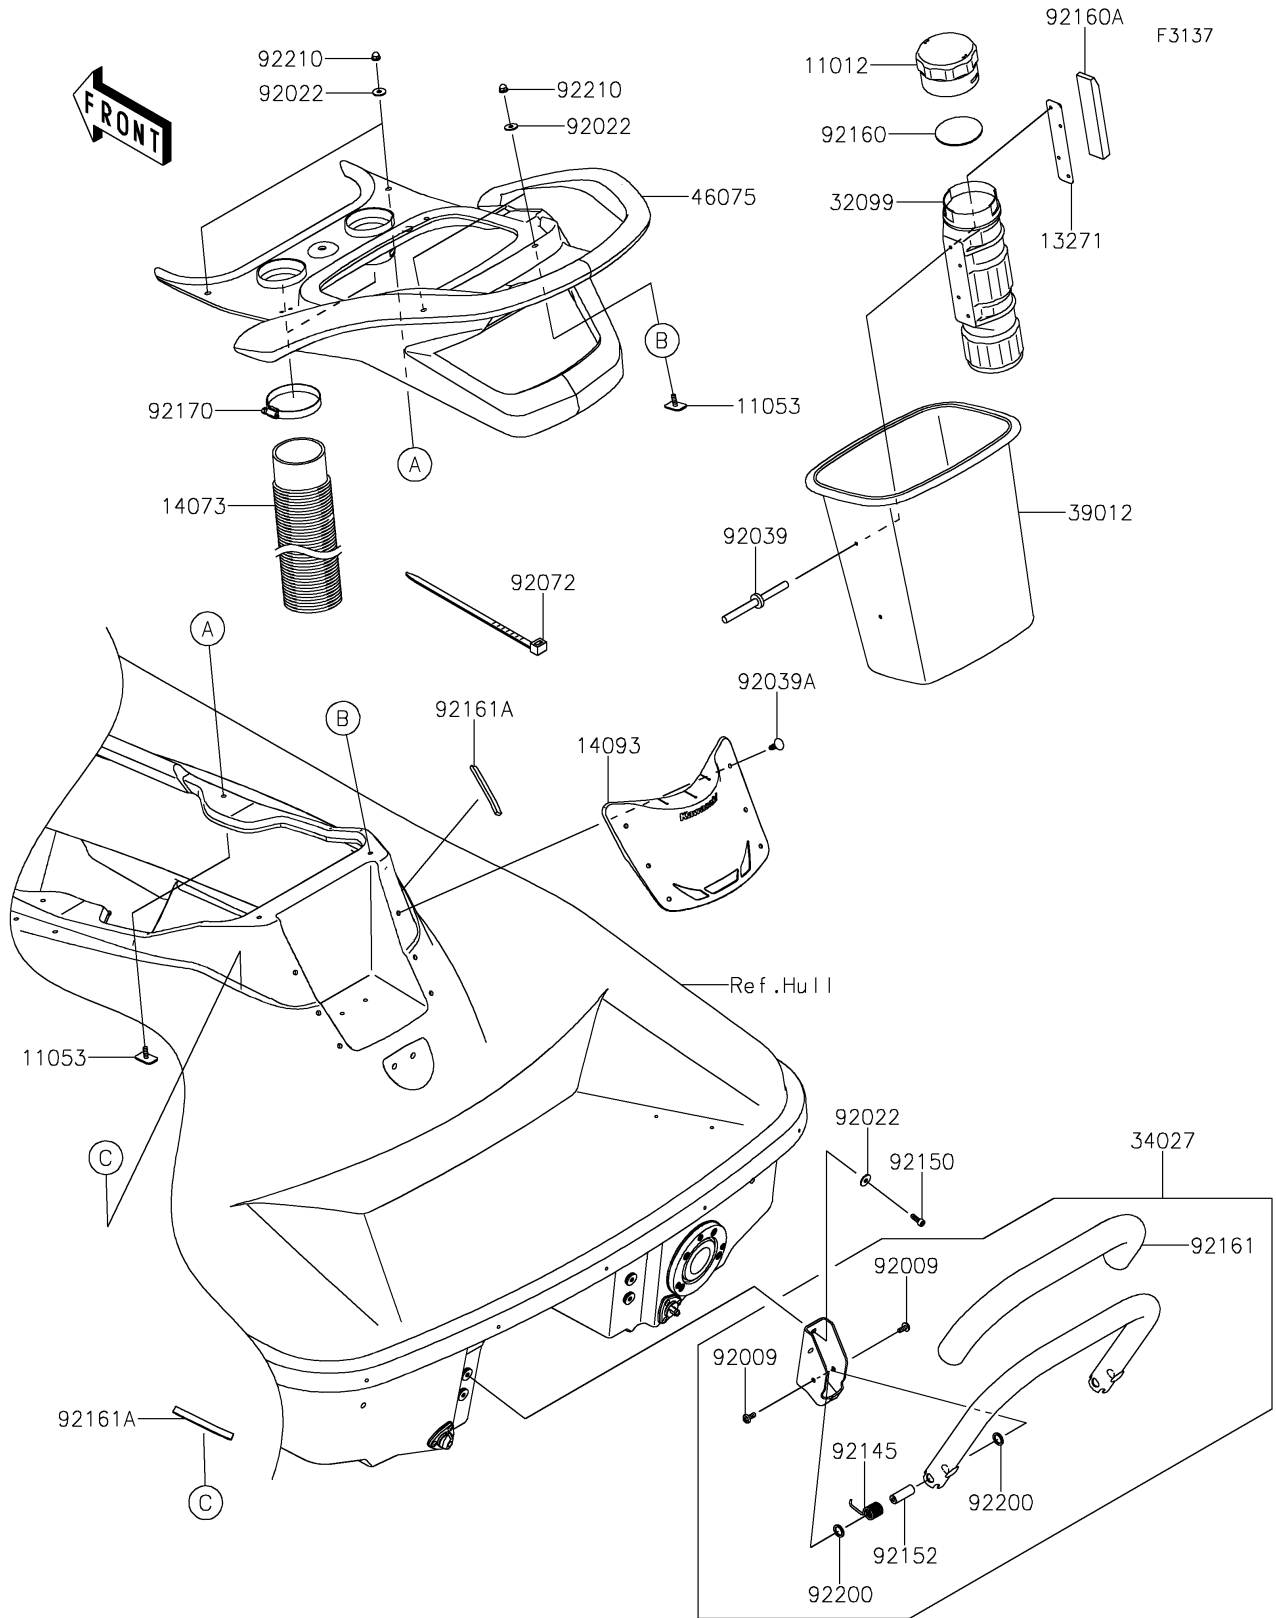

2023 JET SKI® STX® 160X PARTS DIAGRAM

Hull Rear Fittings

2023 JET SKI® STX® 160X PARTS LIST

Hull Rear Fittings

ITEM NAME	PART NUMBER	QUANTITY
CAP,FIRE EXTINGUISHER (Ref # 11012)	11012-3766	1
BRACKET (Ref # 11053)	11053-3776	4
PLATE,FIRE EXTINGUISHER (Ref # 13271)	13271-3775	1
DUCT (Ref # 14073)	14073-0868	2
COVER,RR,STORAGE (Ref # 14093)	14093-0904	1
CASE,FIRE EXTINGUISHER (Ref # 32099)	32099-3769	1
STEP-ASSY (Ref # 34027)	34027-0015	1
CASE-STORAGE,RR (Ref # 39012)	39012-0031	1
GRIP,RR (Ref # 46075)	46075-0640	1
SCREW,6X15 (Ref # 92009)	92009-3830	4
WASHER,6.5X20X1.5 (Ref # 92022)	92022-3710	8
RIVET (Ref # 92039)	92039-3783	2
RIVET (Ref # 92039A)	92039-3788	6
BAND,L=608.22 (Ref # 92072)	92072-3884	1
SPRING (Ref # 92145)	92145-0896	2
BOLT,SOCKET,6X18 (Ref # 92150)	92150-3775	4
COLLAR (Ref # 92152)	92152-1593	2
DAMPER (Ref # 92160)	92160-3814	1
DAMPER (Ref # 92160A)	92160-3821	1
DAMPER (Ref # 92161)	92161-1427	1
DAMPER (Ref # 92161A)	92161-2345	2
CLAMP (Ref # 92170)	92170-1679	2
WASHER,14.5X20X1.5 (Ref # 92200)	92200-3793	4
NUT,CAP,6MM (Ref # 92210)	92210-3785	4