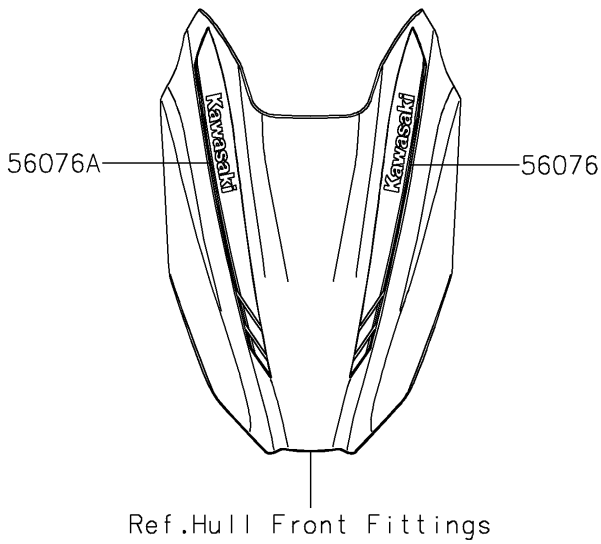

2022 JET SKI® STX® 160X PARTS DIAGRAM

Decals(SNFNN)

F3880

2022 JET SKI® STX® 160X PARTS LIST

Decals(SNFNN)

ITEM NAME	PART NUMBER	QUANTITY
MARK,IMMOBILIZER (Ref # 56052)	56052-3878	1
MARK,HULL,JETSKI (Ref # 56054)	56054-2944	2
PATTERN,HATCH COVER,LH (Ref # 56076)	56076-2419	1
PATTERN,HATCH COVER,RH (Ref # 56076A)	56076-2420	1
PATTERN,DECK,LH,FR (Ref # 56076B)	56076-2421	1
PATTERN,DECK,LH,RR (Ref # 56076C)	56076-2422	1
PATTERN,DECK,RH,FR (Ref # 56076D)	56076-2423	1
PATTERN,DECK,RH,RR (Ref # 56076E)	56076-2424	1