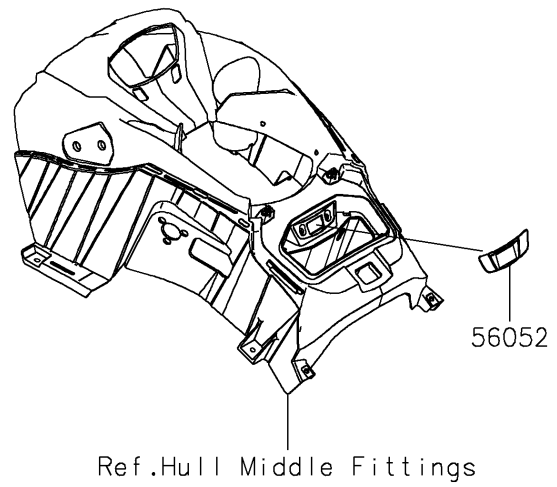

2022 JET SKI® STX® 160X PARTS DIAGRAM

Decals(SNFNN)

F3880

2022 JET SKI® STX® 160X PARTS LIST

Decals(SNFNN)

ITEM NAME	PART NUMBER	QUANTITY
MARK,IMMOBILIZER (Ref # 56052)	56052-3878	1
MARK,HULL,JETSKI (Ref # 56054)	56054-2944	2
PATTERN,HATCH COVER,LH (Ref # 56076)	56076-2419	1
PATTERN,HATCH COVER,RH (Ref # 56076A)	56076-2420	1
PATTERN,DECK,LH,FR (Ref # 56076B)	56076-2421	1
PATTERN,DECK,LH,RR (Ref # 56076C)	56076-2422	1
PATTERN,DECK,RH,FR (Ref # 56076D)	56076-2423	1
PATTERN,DECK,RH,RR (Ref # 56076E)	56076-2424	1