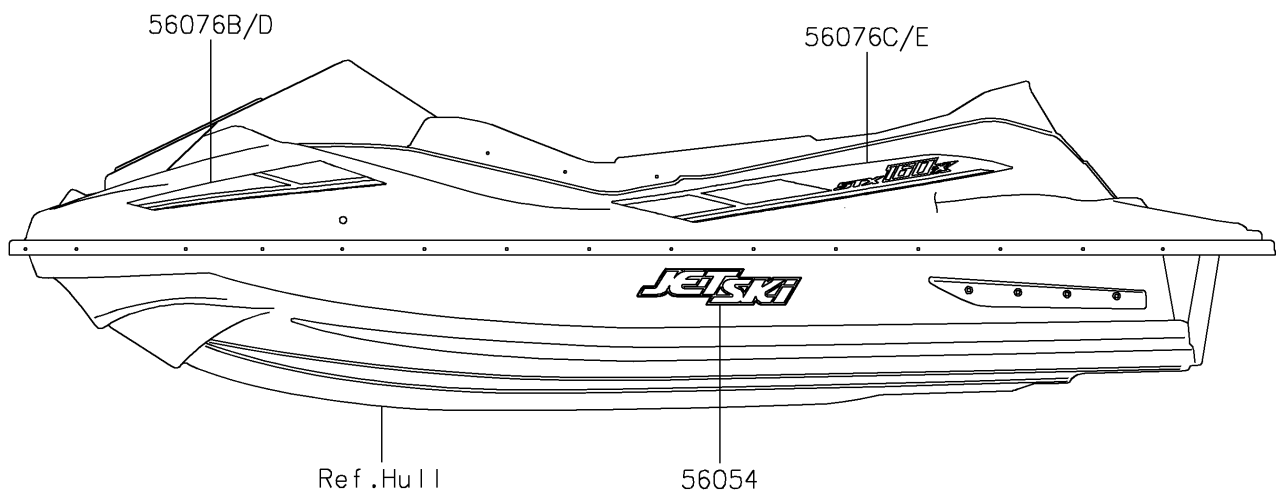

2022 JET SKI® STX® 160X PARTS DIAGRAM

Decals(SNFNN)

F3880

2022 JET SKI® STX® 160X PARTS LIST

Decals(SNFNN)

ITEM NAME	PART NUMBER	QUANTITY
MARK,IMMOBILIZER (Ref # 56052)	56052-3878	1
MARK,HULL,JETSKI (Ref # 56054)	56054-2944	2
PATTERN,HATCH COVER,LH (Ref # 56076)	56076-2419	1
PATTERN,HATCH COVER,RH (Ref # 56076A)	56076-2420	1
PATTERN,DECK,LH,FR (Ref # 56076B)	56076-2421	1
PATTERN,DECK,LH,RR (Ref # 56076C)	56076-2422	1
PATTERN,DECK,RH,FR (Ref # 56076D)	56076-2423	1
PATTERN,DECK,RH,RR (Ref # 56076E)	56076-2424	1