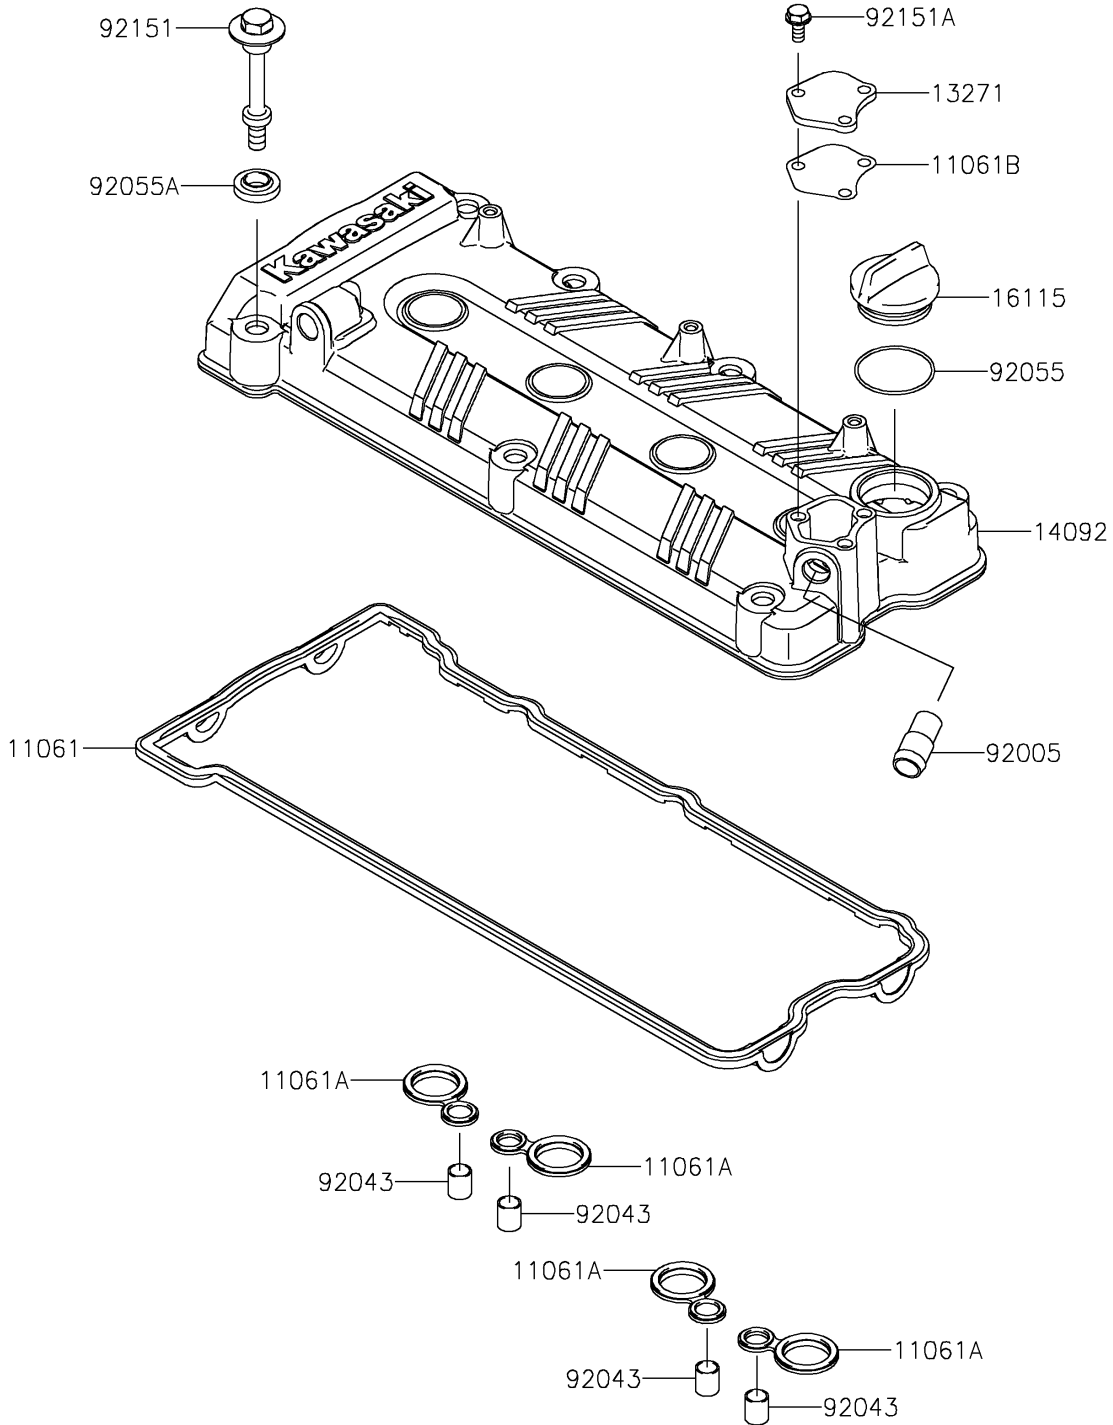

# 2022 JET SKI® STX® 160LX PARTS DIAGRAM

## Cylinder Head Cover

E1112

# 2022 JET SKI® STX® 160LX PARTS LIST

Cylinder Head Cover

ITEM NAME	PART NUMBER	QUANTITY
-----------	-------------	----------