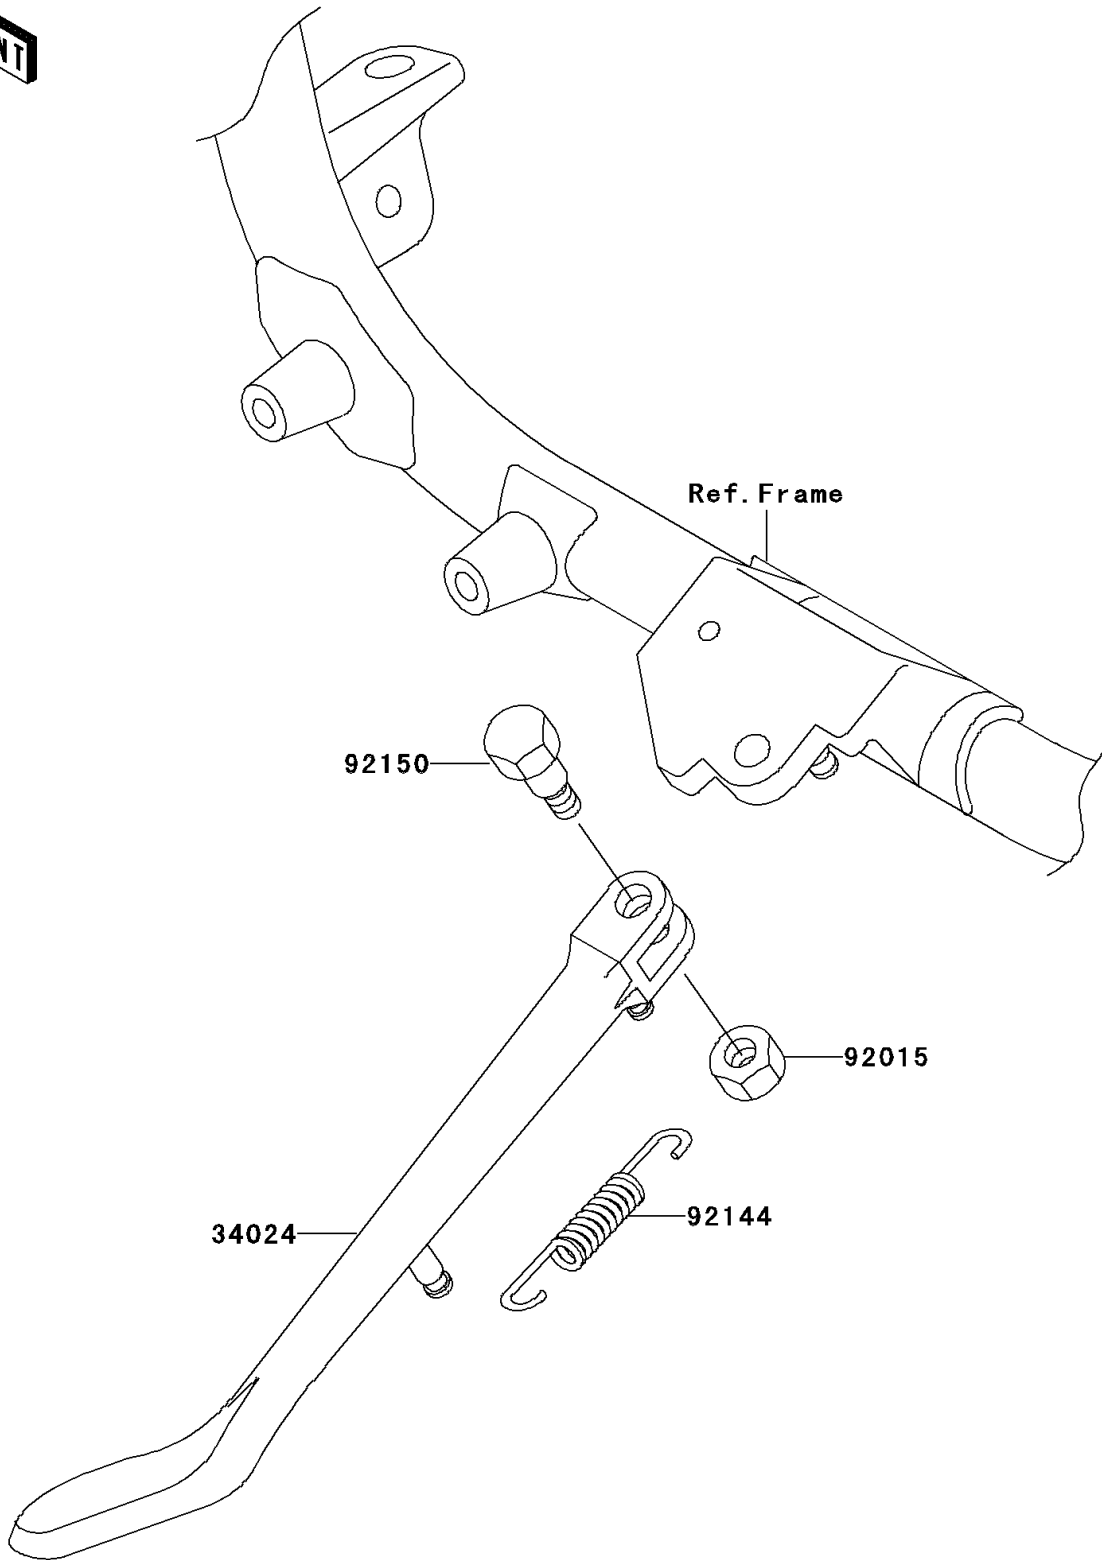

2000 Vulcan 1500 Classic Fi PARTS DIAGRAM

Stand(s)

F2190

2000 Vulcan 1500 Classic Fi PARTS LIST

Stand(s)

ITEM NAME	PART NUMBER	QUANTITY
STAND-SIDE (Ref # 34024)	34024-1330	1
NUT,LOCK,10MM,BLACK (Ref # 92015)	92015-1188	1
SPRING,SIDE STAND (Ref # 92144)	92144-1927	1
BOLT,SIDE STAND (Ref # 92150)	92150-1941	1