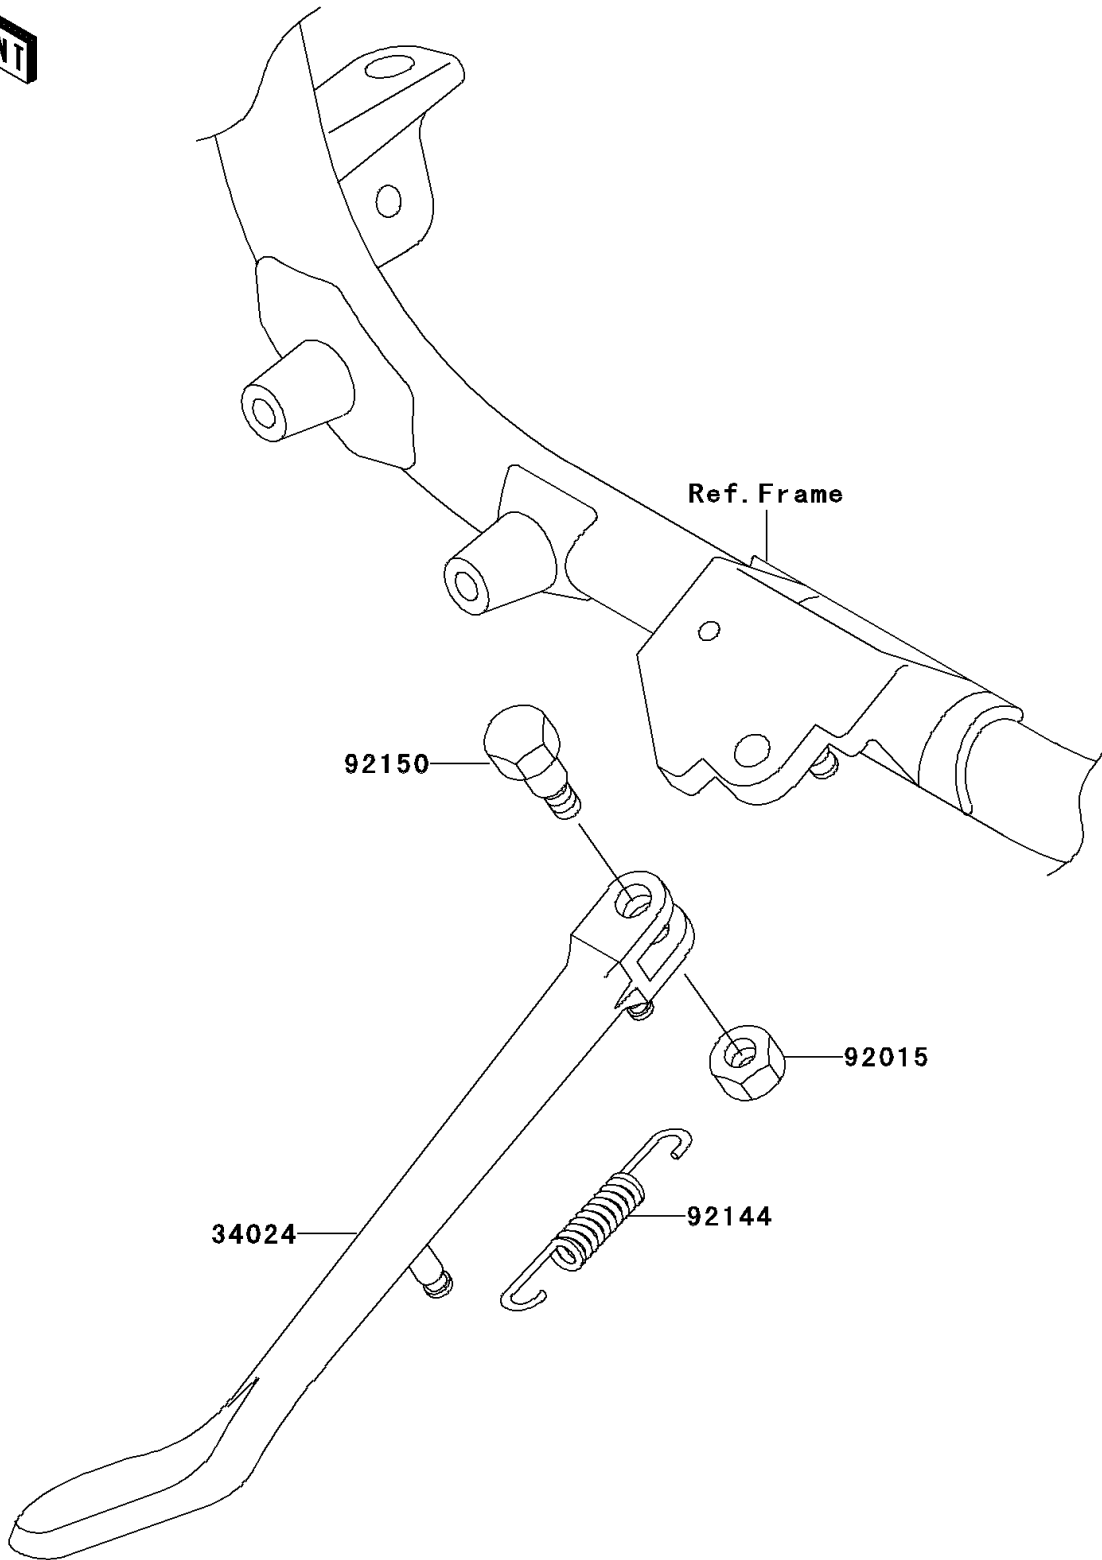

# 2001 Vulcan 1500 Classic Fi PARTS DIAGRAM

Stand(s)

F2190

## 2001 Vulcan 1500 Classic Fi PARTS LIST

Stand(s)

ITEM NAME	PART NUMBER	QUANTITY
STAND-SIDE (Ref # 34024)	34024-1330	1
NUT,LOCK,10MM,BLACK (Ref # 92015)	92015-1188	1
SPRING,SIDE STAND (Ref # 92144)	92144-1927	1
BOLT,SIDE STAND (Ref # 92150)	92150-1941	1