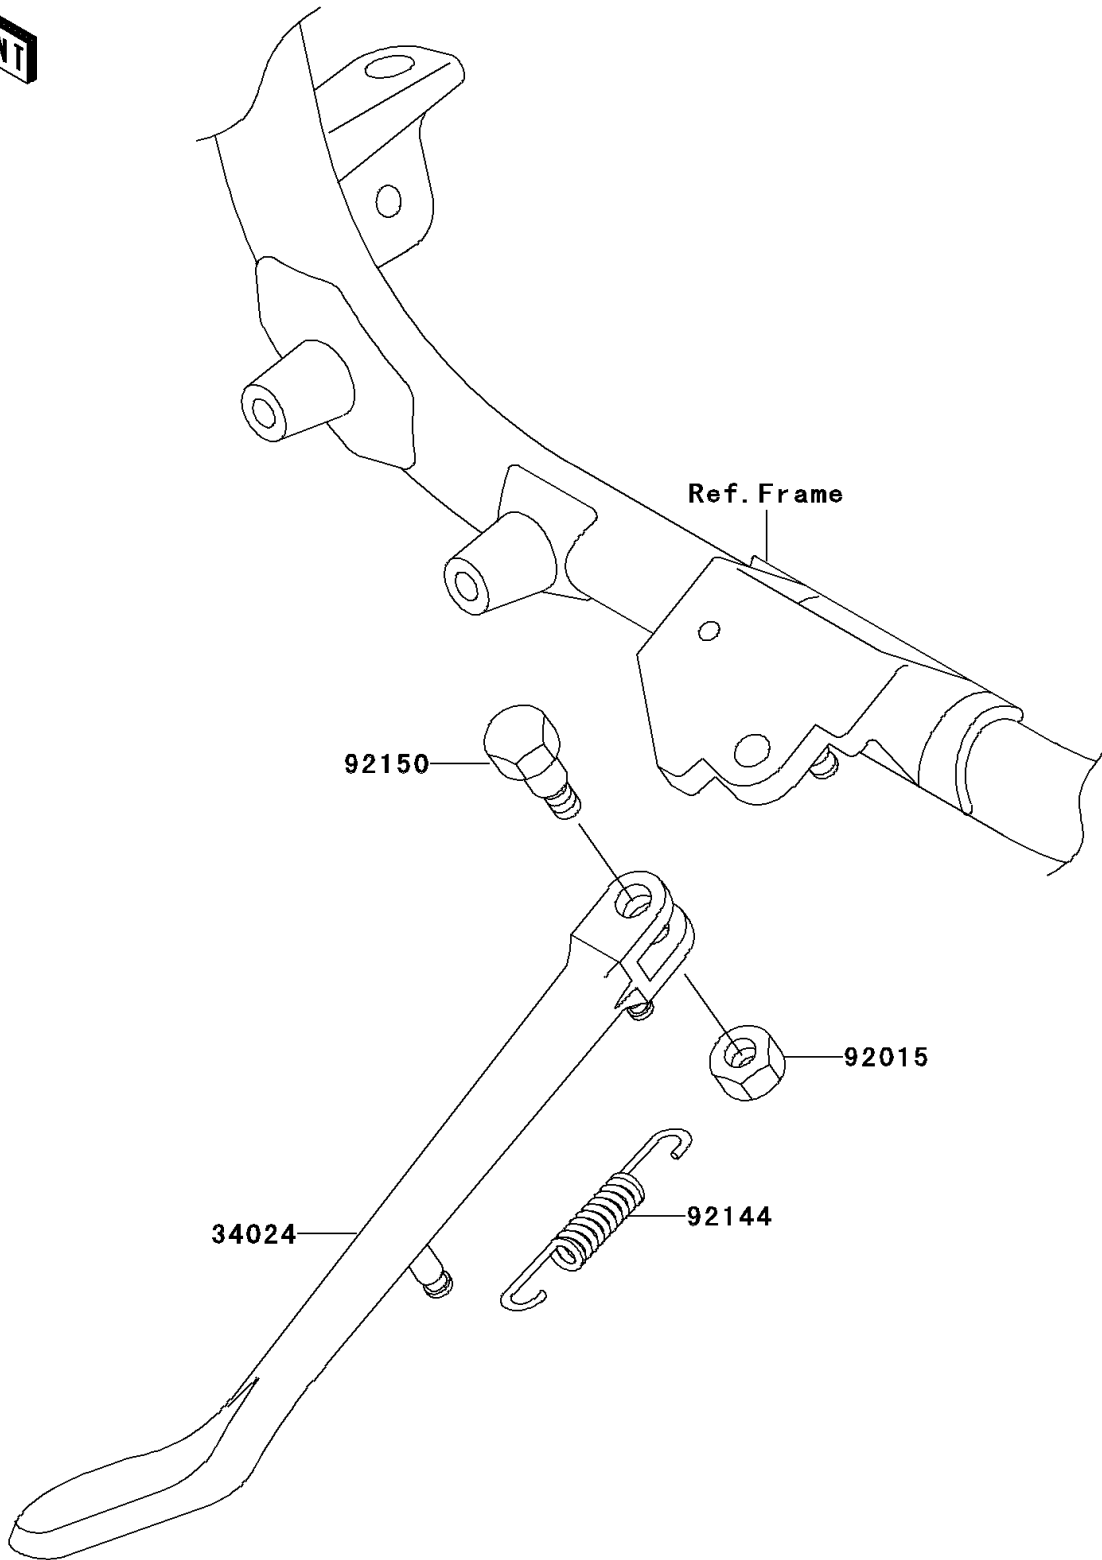

# 2002 Vulcan 1500 Classic Fi PARTS DIAGRAM

Stand(s)

F2190

## 2002 Vulcan 1500 Classic Fi PARTS LIST

Stand(s)

ITEM NAME	PART NUMBER	QUANTITY
STAND-SIDE (Ref # 34024)	34024-1330	1
NUT,LOCK,10MM,BLACK (Ref # 92015)	92015-1188	1
SPRING,SIDE STAND (Ref # 92144)	92144-1927	1
BOLT,SIDE STAND (Ref # 92150)	92150-1941	1