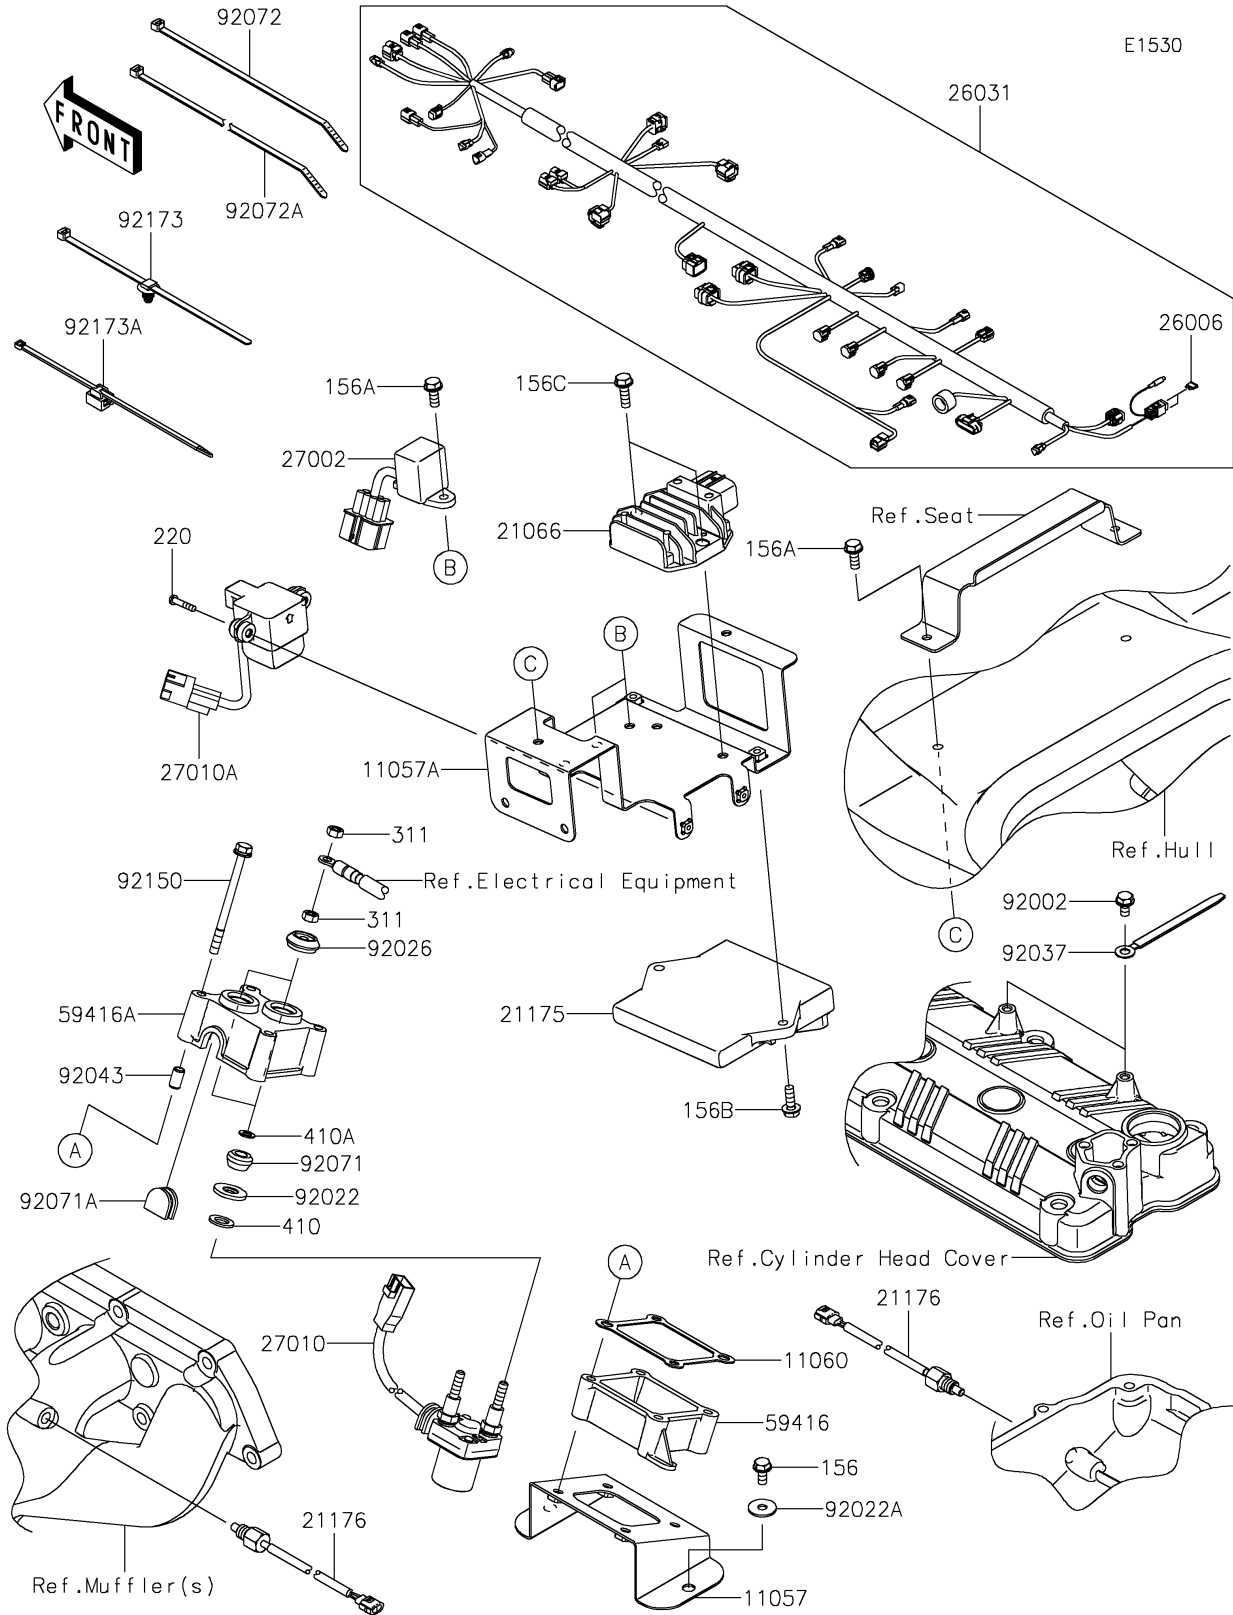

2023 JET SKI® STX® 160LX PARTS DIAGRAM

Fuel Injection

2023 JET SKI® STX® 160LX PARTS LIST

Fuel Injection

ITEM NAME	PART NUMBER	QUANTITY
BRACKET,ELECTRIC CASE (Ref # 11057)	11057-0452	1
BRACKET,ECU&RELAY (Ref # 11057A)	11057-2560	1
GASKET (Ref # 11060)	11060-3709	1
REGULATOR-VOLTAGE (Ref # 21066)	21066-0755	1
CONTROL UNIT-ELECTRONIC (Ref # 21175)	21175-1530	1
SENSOR,TEMP (Ref # 21176)	21176-0741	2
FUSE,MINI BLADE,20A,YELLOW (Ref # 26006)	26006-3704	2
HARNESS,MAIN (Ref # 26031)	26031-2609	1
RELAY-ASSY (Ref # 27002)	27002-3703	2
SWITCH,MAGNETIC (Ref # 27010)	27010-0860	1
SWITCH,VDS (Ref # 27010A)	27010-3785	1
CASE-ELECTRIC (Ref # 59416)	59416-3765	1
CASE-ELECTRIC (Ref # 59416A)	59416-3766	1
BOLT,6X12 (Ref # 92002)	92002-3763	2
WASHER (Ref # 92022)	92022-3035	2
WASHER,6.5X20X1.5 (Ref # 92022A)	92022-3710	2
SPACER (Ref # 92026)	92026-3703	2
CLAMP,L=100 (Ref # 92037)	92037-3736	2
PIN (Ref # 92043)	92043-3715	2
GROMMET (Ref # 92071)	92071-3004	2
GROMMET (Ref # 92071A)	92071-3837	1
BAND,L=188.85 (Ref # 92072)	92072-0105	3
BAND,L=372.24 (Ref # 92072A)	92072-3883	2
BOLT,6X80 (Ref # 92150)	92150-3711	4
CLAMP (Ref # 92173)	92173-0742	2
CLAMP (Ref # 92173A)	92173-1578	2
BOLT-WP,6X14 (Ref # 156)	156R0614	2
BOLT-WP,6X16 (Ref # 156A)	156R0616	4
BOLT-WP,6X18 (Ref # 156B)	156R0618	2

2023 JET SKI® STX® 160LX PARTS LIST

Fuel Injection

ITEM NAME	PART NUMBER	QUANTITY
BOLT-WP,6X20 (Ref # 156C)	156R0620	2
SCREW-PAN-CROS,4X20 (Ref # 220)	220R0420	2
NUT-HEX,6MM (Ref # 311)	311R0600	4
WASHER-PLAIN-SMALL,10MM (Ref # 410)	410AA1000	2
WASHER-PLAIN-SMALL,6MM (Ref # 410A)	410S0600	2