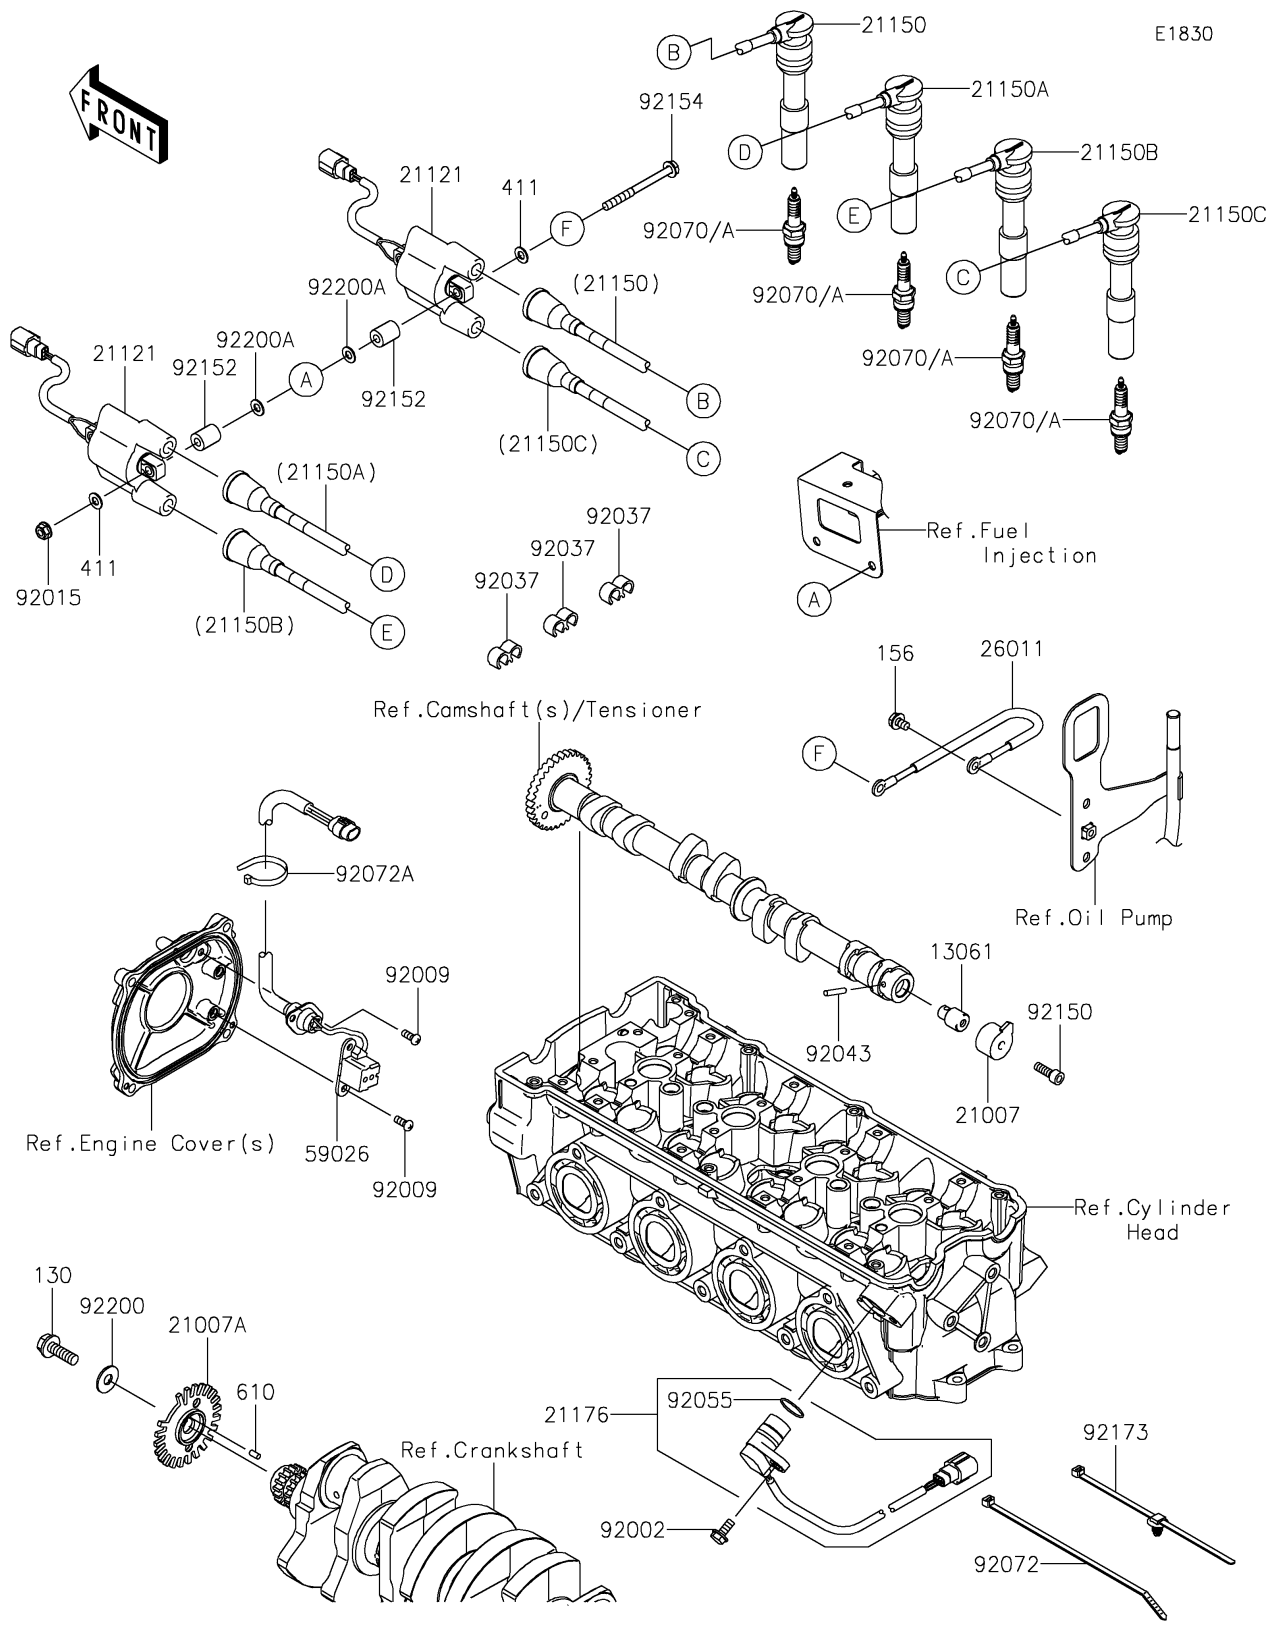

2022 JET SKI® STX® 160LX PARTS DIAGRAM

Ignition System