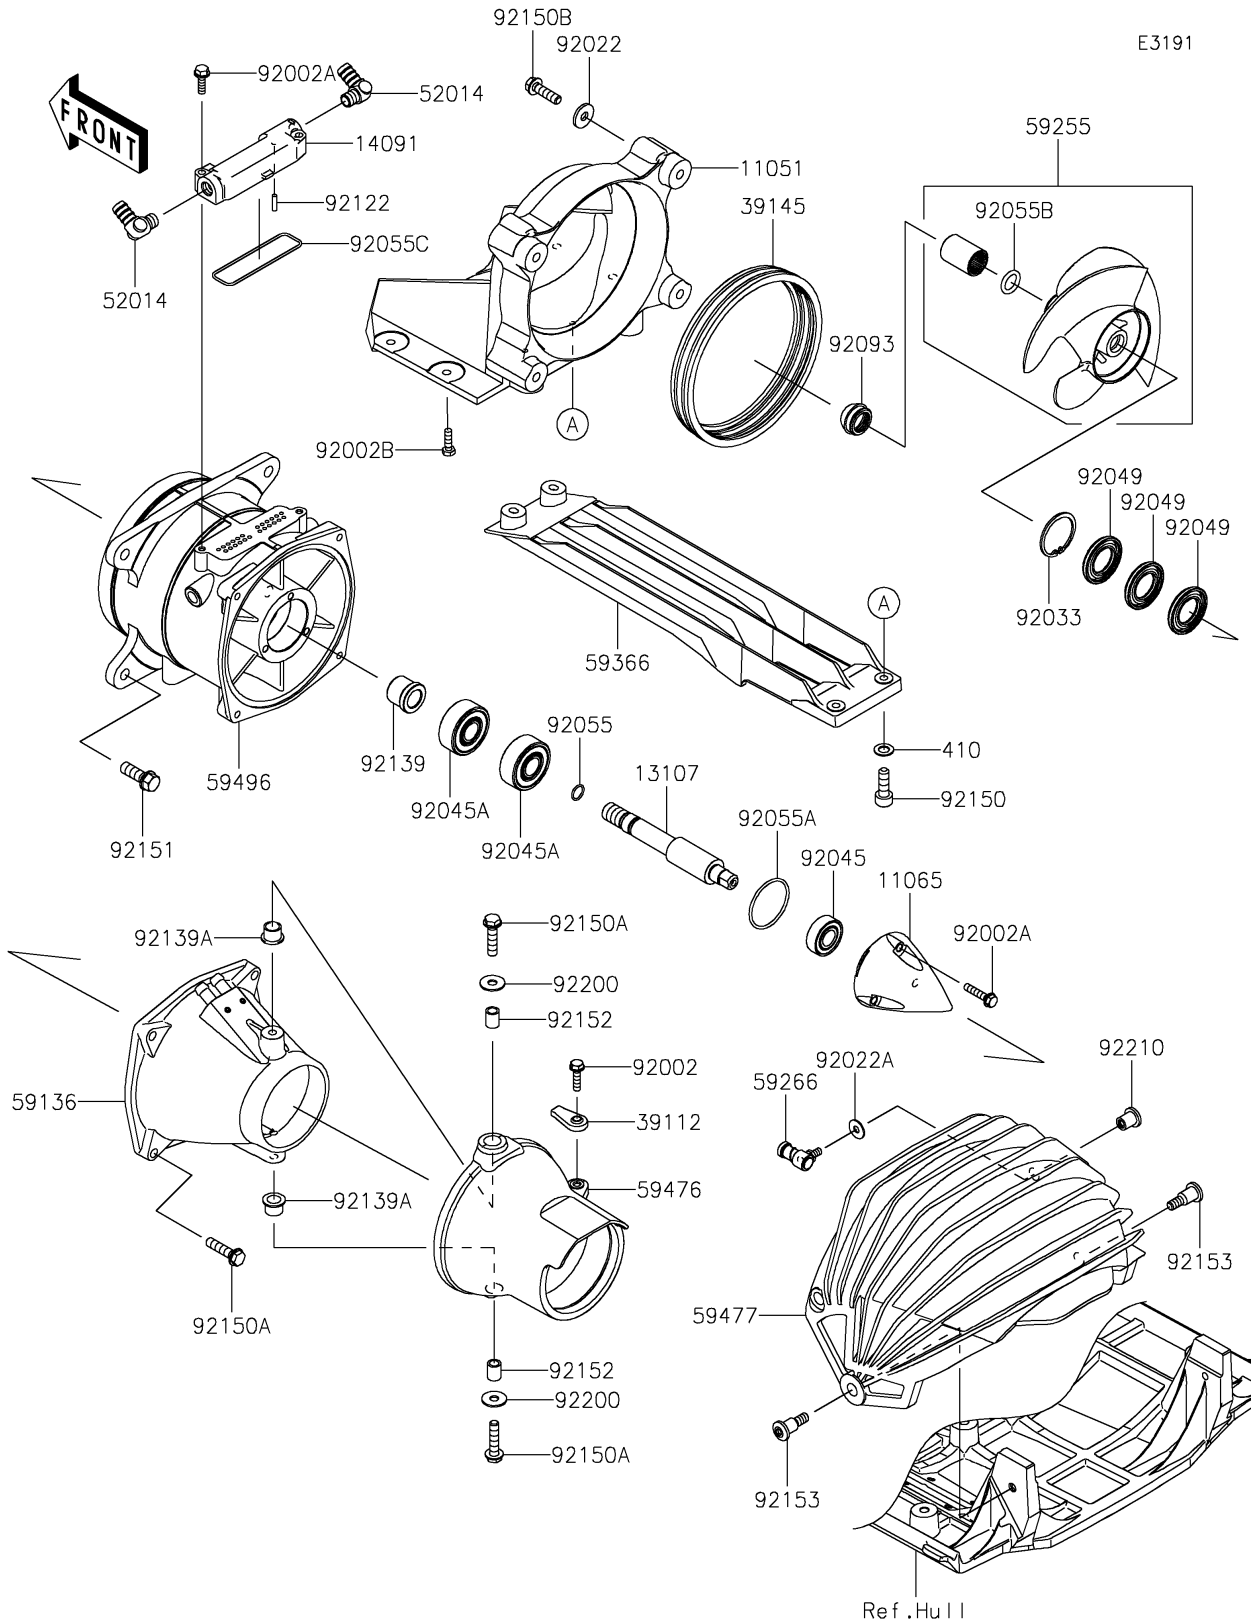

2023 JET SKI® STX® 160LX PARTS DIAGRAM

Jet Pump

2023 JET SKI® STX® 160LX PARTS LIST

Jet Pump

ITEM NAME	PART NUMBER	QUANTITY
BRACKET (Ref # 11051)	11051-3763	1
CAP (Ref # 11065)	11065-0828	1
SHAFT (Ref # 13107)	13107-0765	1
COVER,VANE GUIDE (Ref # 14091)	14091-3817	1
RODEND-TIE (Ref # 39112)	39112-3703	1
TRIM-SEAL (Ref # 39145)	39145-3742	1
ELBOW (Ref # 52014)	52014-3711	2
NOZZLE-PUMP (Ref # 59136)	59136-3760	1
IMPELLER-COMP (Ref # 59255)	59255-3729	1
JOINT-BALL (Ref # 59266)	59266-3707	1
GRATE (Ref # 59366)	59366-3719	1
NOZZLE-STRG (Ref # 59476)	59476-3743	1
BUCKET-REVERSE (Ref # 59477)	59477-0002	1
VANE-GUIDE (Ref # 59496)	59496-0001	1
BOLT,6X25 (Ref # 92002)	92002-3714	1
BOLT,6X30 (Ref # 92002A)	92002-3726	5
BOLT,6X20 (Ref # 92002B)	92002-3755	4
WASHER,8.4X23X2.5 (Ref # 92022)	92022-3744	2
WASHER (Ref # 92022A)	92022-567	1
RING-SNAP (Ref # 92033)	92033-3730	1
BEARING-BALL,62022RD (Ref # 92045)	92045-3721	1
BEARING-BALL,6303R-6 (Ref # 92045A)	92045-3740	2
SEAL-OIL (Ref # 92049)	92049-3739	3
RING-O,12X1.5 (Ref # 92055)	92055-025	1
RING-O (Ref # 92055A)	92055-3741	1
RING-O (Ref # 92055B)	92055-3760	1
RING-O,66.5X2.0 (Ref # 92055C)	92055-3784	1
SEAL (Ref # 92093)	92093-3749	1
ROLLER (Ref # 92122)	92122-0044	1

2023 JET SKI® STX® 160LX PARTS LIST

Jet Pump

ITEM NAME	PART NUMBER	QUANTITY
BUSHING (Ref # 92139)	92139-0718	1
BUSHING (Ref # 92139A)	92139-3720	2
BOLT,SOCKET,6X18 (Ref # 92150)	92150-3775	4
BOLT,8X35 (Ref # 92150A)	92150-3792	6
BOLT,FLANGED,8X30 (Ref # 92150B)	92150-3803	2
BOLT,10X30 (Ref # 92151)	92151-3706	4
COLLAR,8.2X11.8X15 (Ref # 92152)	92152-3703	2
BOLT,SOCKET,8X30 (Ref # 92153)	92153-3745	2
WASHER,8.0X22.0X1.5 (Ref # 92200)	92200-0174	2
NUT,6MM (Ref # 92210)	92210-3789	1
WASHER-PLAIN-SMALL,6MM (Ref # 410)	410S0600	4