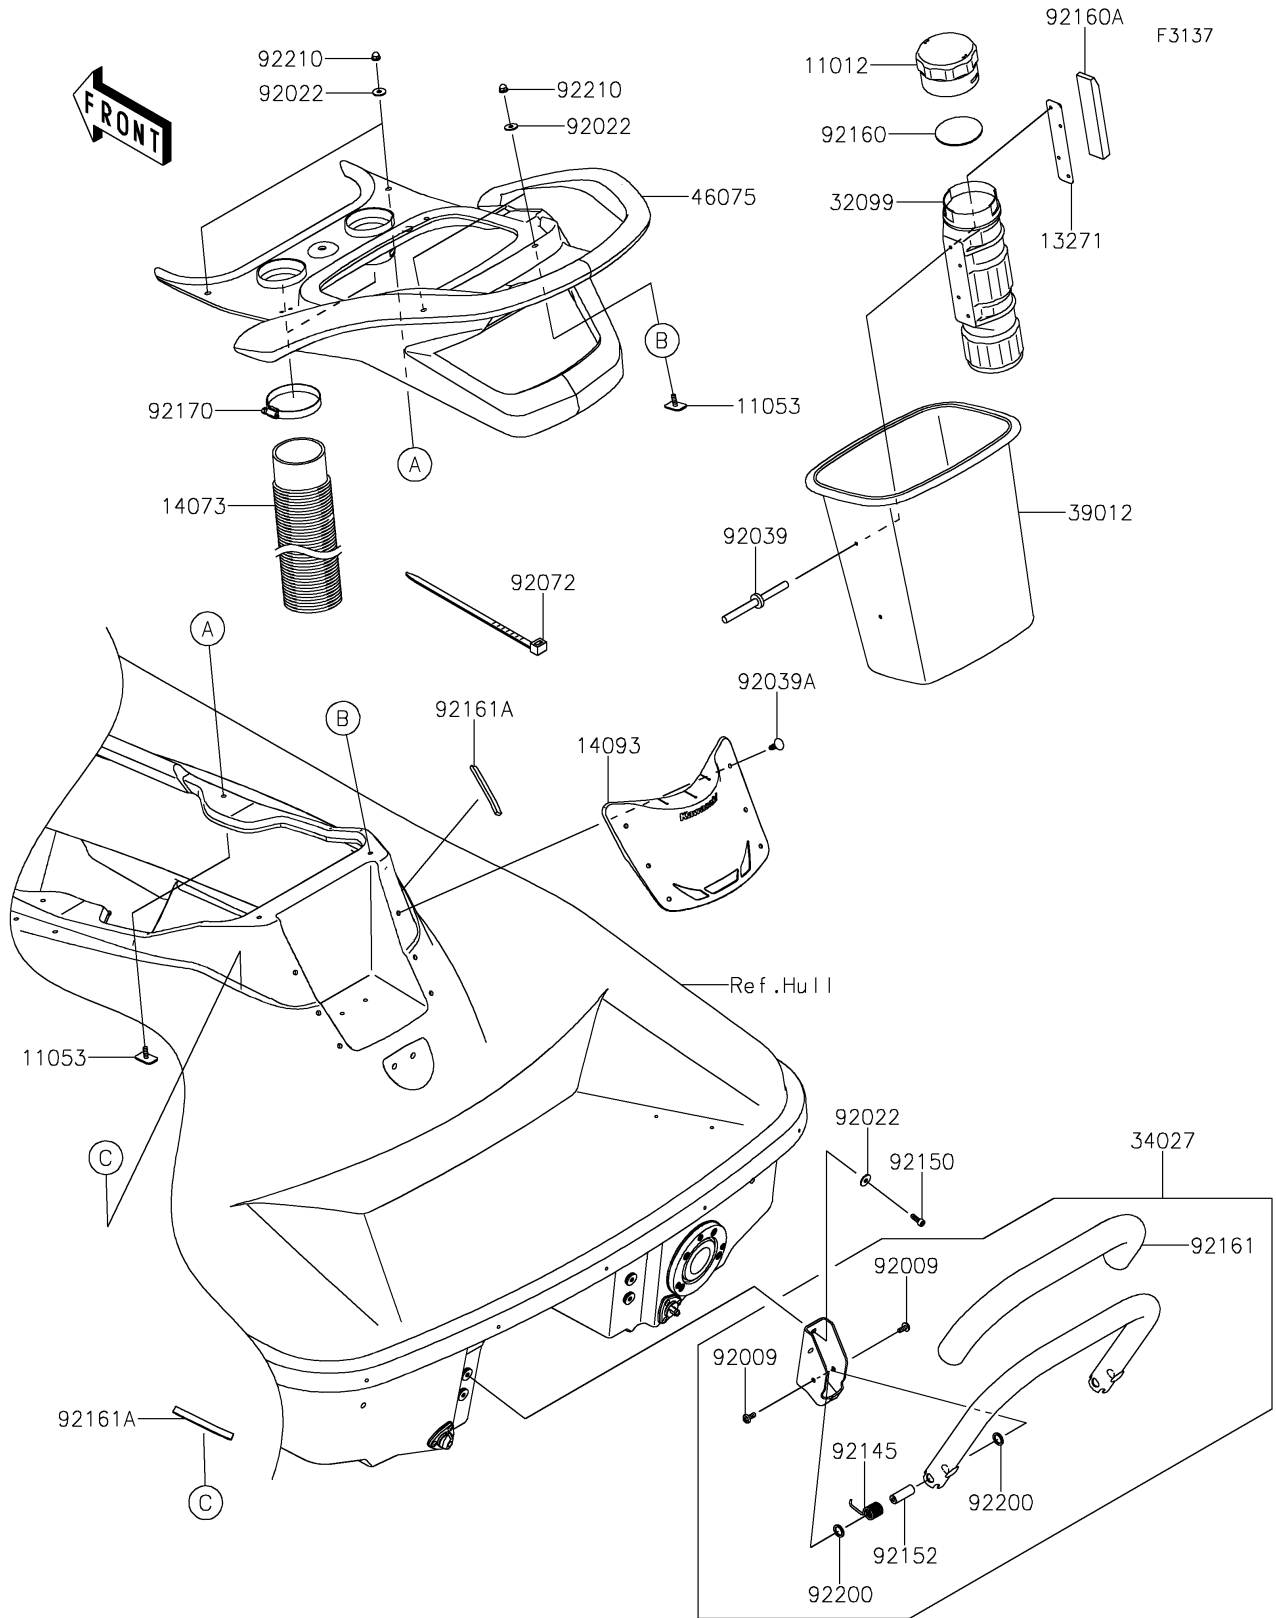

2022 JET SKI® STX® 160LX PARTS DIAGRAM

Hull Rear Fittings

2022 JET SKI® STX® 160LX PARTS LIST

Hull Rear Fittings

ITEM NAME	PART NUMBER	QUANTITY
CAP,FIRE EXTINGUISHER (Ref # 11012)	11012-3766	1
BRACKET (Ref # 11053)	11053-3776	4
PLATE,FIRE EXTINGUISHER (Ref # 13271)	13271-3775	1
DUCT (Ref # 14073)	14073-0868	2
COVER,RR,STORAGE (Ref # 14093)	14093-0904	1
CASE,FIRE EXTINGUISHER (Ref # 32099)	32099-3769	1
STEP-ASSY (Ref # 34027)	34027-0015	1
CASE-STORAGE,RR (Ref # 39012)	39012-0031	1
GRIP,RR (Ref # 46075)	46075-0640	1
SCREW,6X15 (Ref # 92009)	92009-3830	4
WASHER,6.5X20X1.5 (Ref # 92022)	92022-3710	8
RIVET (Ref # 92039)	92039-3783	2
RIVET (Ref # 92039A)	92039-3788	6
BAND,L=608.22 (Ref # 92072)	92072-3884	1
SPRING (Ref # 92145)	92145-0896	2
BOLT,SOCKET,6X18 (Ref # 92150)	92150-3775	4
COLLAR (Ref # 92152)	92152-1593	2
DAMPER (Ref # 92160)	92160-3814	1
DAMPER (Ref # 92160A)	92160-3821	1
DAMPER (Ref # 92161)	92161-1427	1
DAMPER (Ref # 92161A)	92161-2345	2
CLAMP (Ref # 92170)	92170-1679	2
WASHER,14.5X20X1.5 (Ref # 92200)	92200-3793	4
NUT,CAP,6MM (Ref # 92210)	92210-3785	4