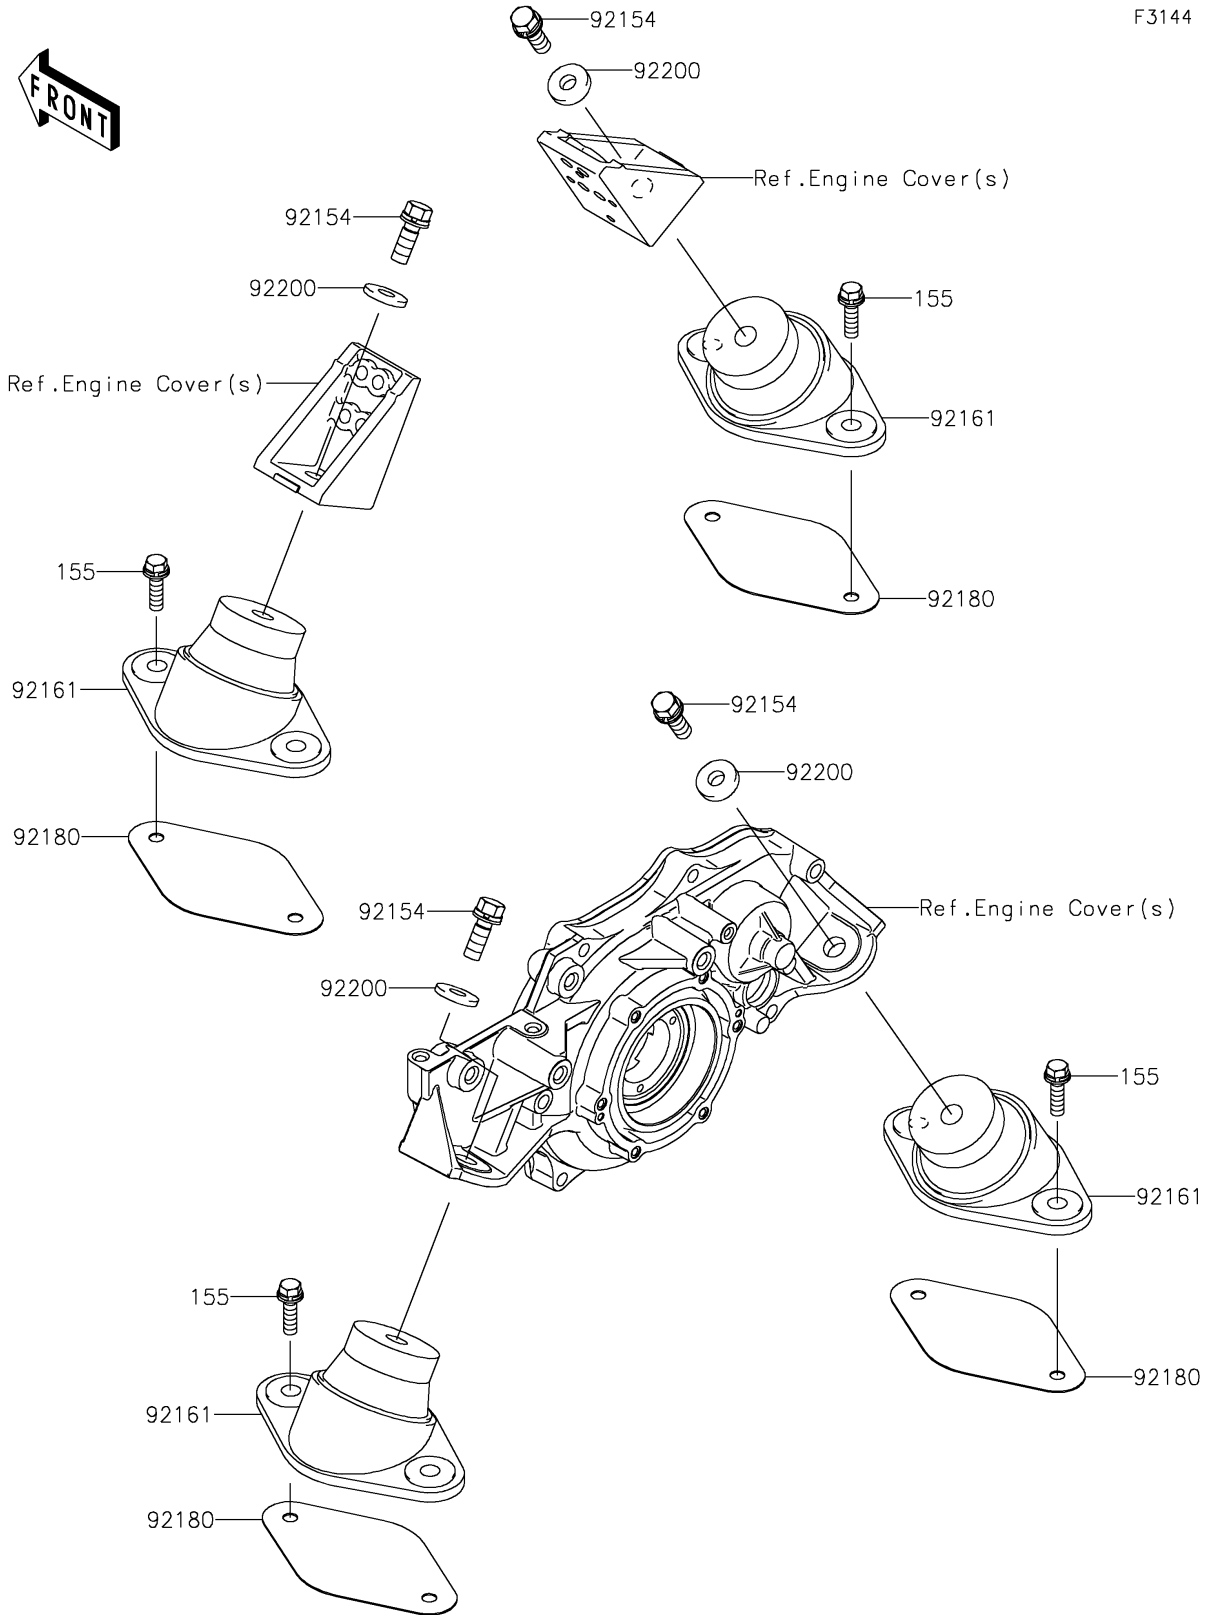

2022 JET SKI® STX® 160LX PARTS DIAGRAM

Engine Mount

F3144

2022 JET SKI® STX® 160LX PARTS LIST

Engine Mount

ITEM NAME	PART NUMBER	QUANTITY
-----------	-------------	----------