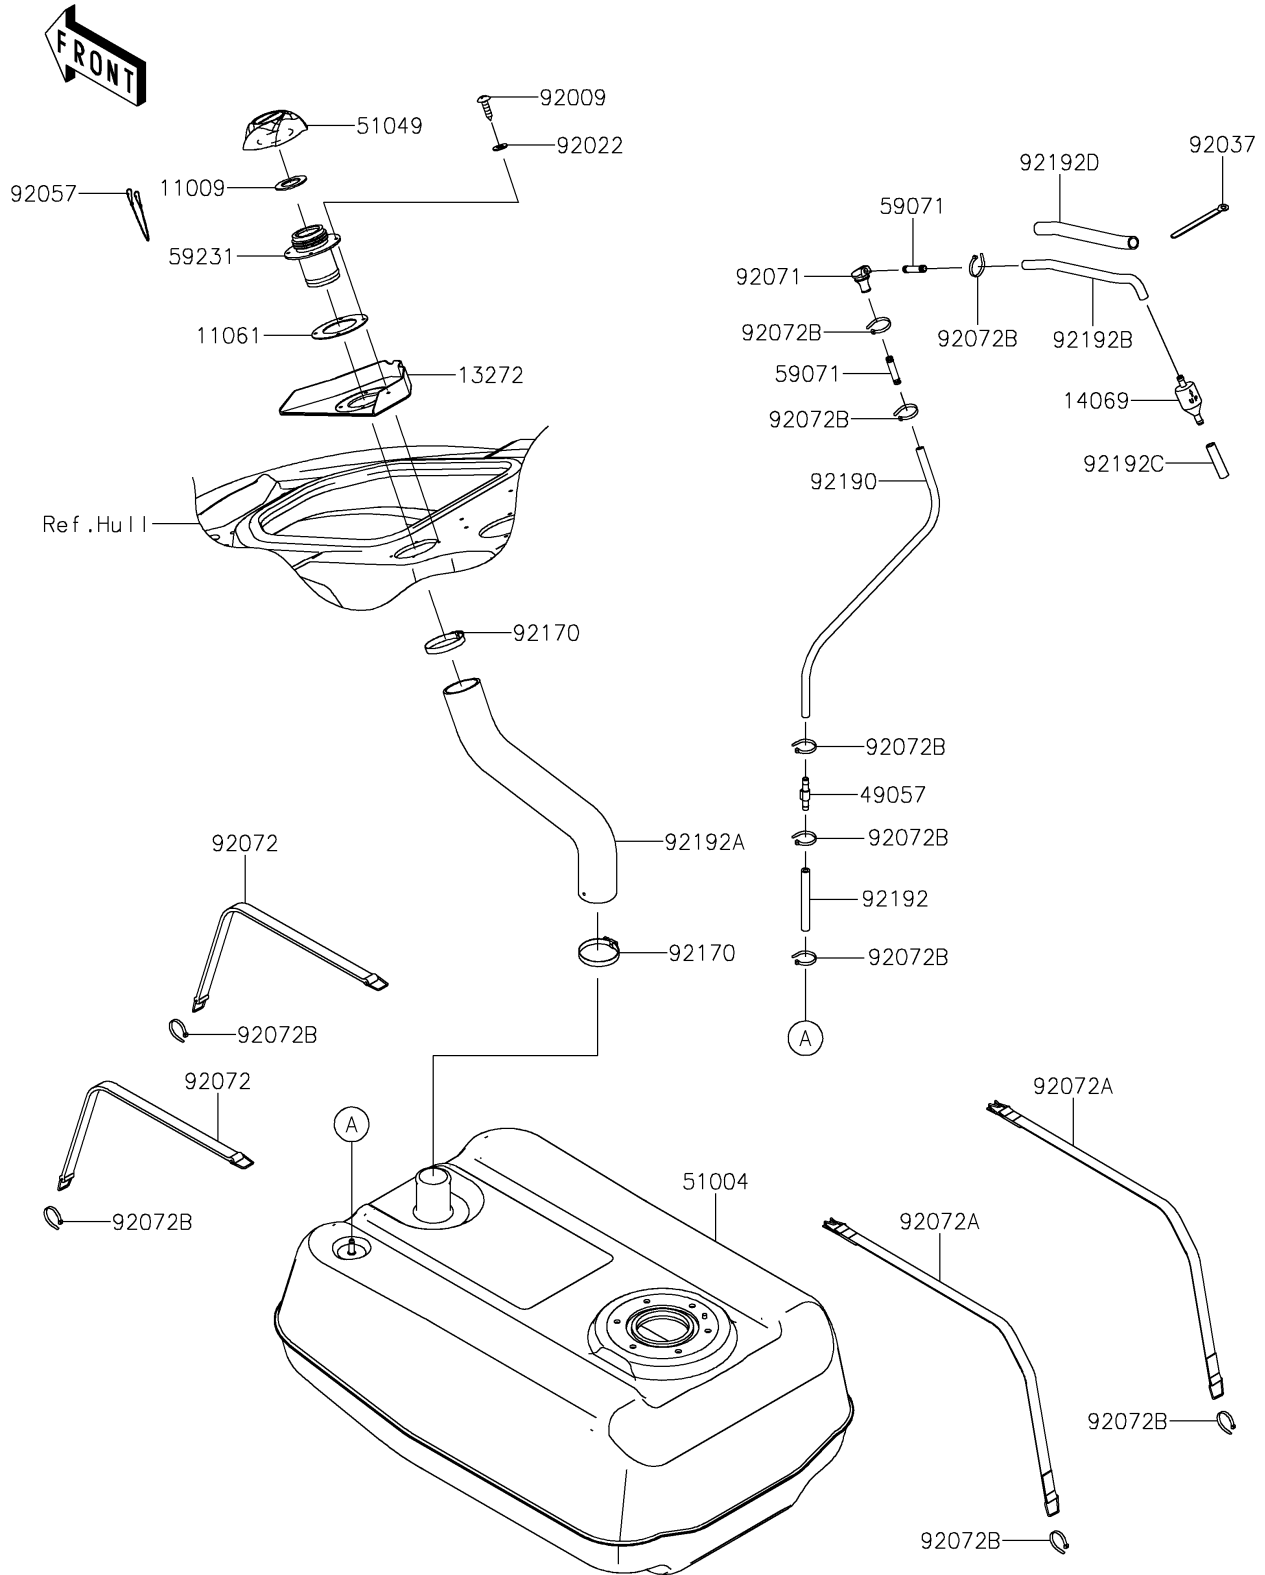

# 2022 JET SKI® STX® 160LX PARTS DIAGRAM

Fuel Tank

F3173

## 2022 JET SKI® STX® 160LX PARTS LIST

### Fuel Tank

ITEM NAME	PART NUMBER	QUANTITY
GASKET,TANK CAP (Ref # 11009)	11009-3020	1
GASKET (Ref # 11061)	11061-3701	1
PLATE,FUEL-GUARD (Ref # 13272)	13272-2890	1
BREATHER,FUEL TANK (Ref # 14069)	14069-1004	1
VALVE-RELIEF (Ref # 49057)	49057-0002	1
TANK-FUEL (Ref # 51004)	51004-0025	1
CAP-TANK,FUEL (Ref # 51049)	51049-0712	1
JOINT (Ref # 59071)	59071-3764	2
FILLER,FUEL TANK (Ref # 59231)	59231-3734	1
SCREW,TAPPING,4X16 (Ref # 92009)	92009-3849	4
WASHER (Ref # 92022)	92022-563	4
CLAMP,L=100 (Ref # 92037)	92037-3736	1
CHAIN,COVER,L=100 (Ref # 92057)	92057-3704	1
GROMMET (Ref # 92071)	92071-3841	1
BAND (Ref # 92072)	92072-3845	2
BAND (Ref # 92072A)	92072-3850	2
BAND,L=100.08 (Ref # 92072B)	92072-3882	10
CLAMP (Ref # 92170)	92170-1674	2
TUBE,5.8X10.8X500 (Ref # 92190)	92190-3846	1
TUBE,5.8X11X100 (Ref # 92192)	92192-1795	1
TUBE,FUEL TANK-FILLER (Ref # 92192A)	92192-1988	1
TUBE,BREATHER (Ref # 92192B)	92192-2519	1
TUBE,BREATHER,7.5X12.5X50 (Ref # 92192C)	92192-2520	1
TUBE,CORRUGATE (Ref # 92192D)	92192-3708	1