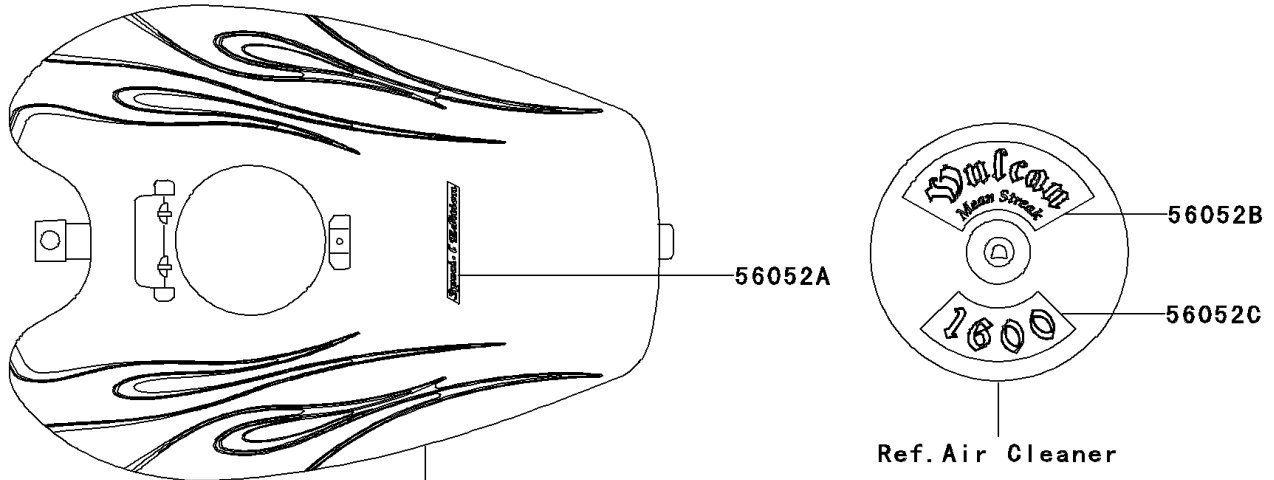

# 2007 Vulcan 1600 Mean Streak PARTS DIAGRAM

Decals(Black)(B7FA)

F2861C

## 2007 Vulcan 1600 Mean Streak PARTS LIST

Decals(Black)(B7FA)

ITEM NAME	PART NUMBER	QUANTITY
MARK,SIDE COVER,RH,KAWASAKI (Ref # 56052)	56052-0812	1
MARK,FUEL TANK,SPECIAL EDITION (Ref # 56052A)	56052-0961	1
MARK,VULCAN (Ref # 56052B)	56052-1911	2
MARK,1600 (Ref # 56052C)	56052-1912	2
PATTERN,FUEL TANK,UPP,FR,LH (Ref # 56067)	56067-1375	1
PATTERN,FUEL TANK,UPP,FR,RH (Ref # 56067A)	56067-1376	1
PATTERN,FUEL TANK,UPP,RR,LH (Ref # 56067B)	56067-1377	1
PATTERN,FUEL TANK,UPP,RR,RH (Ref # 56067C)	56067-1378	1
PATTERN,FUEL TANK,LWR,LH (Ref # 56067D)	56067-1379	1
PATTERN,FUEL TANK,LWR,RH (Ref # 56067E)	56067-1380	1
PATTERN,RR FENDER,UPP,LH (Ref # 56067F)	56067-1381	1
PATTERN,RR FENDER,UPP,RH (Ref # 56067G)	56067-1382	1
PATTERN,RR FENDER,LWR,LH (Ref # 56067H)	56067-1383	1
PATTERN,RR FENDER,LWR,RH (Ref # 56067I)	56067-1384	1
PATTERN,FR FENDER,FR,LH (Ref # 56067J)	56067-1615	1
PATTERN,FR FENDER,FR,RH (Ref # 56067K)	56067-1616	1
PATTERN,FR FENDER,RR,LH (Ref # 56067L)	56067-1617	1
PATTERN,FR FENDER,RR,RH (Ref # 56067M)	56067-1618	1