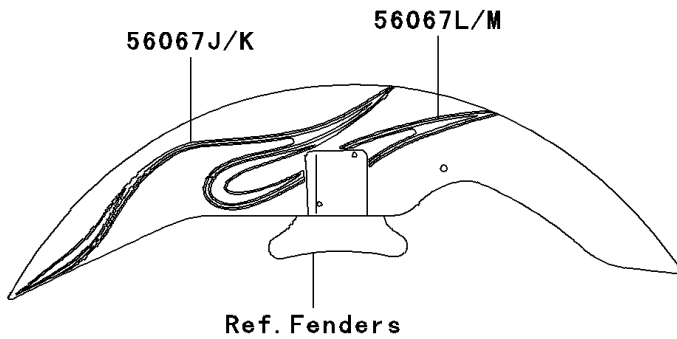

# 2007 Vulcan 1600 Mean Streak PARTS DIAGRAM

Decals(Black)(B7FA)

F2861C

## 2007 Vulcan 1600 Mean Streak PARTS LIST

Decals(Black)(B7FA)

ITEM NAME	PART NUMBER	QUANTITY
MARK,SIDE COVER,RH,KAWASAKI (Ref # 56052)	56052-0812	1
MARK,FUEL TANK,SPECIAL EDITION (Ref # 56052A)	56052-0961	1
MARK,VULCAN (Ref # 56052B)	56052-1911	2
MARK,1600 (Ref # 56052C)	56052-1912	2
PATTERN,FUEL TANK,UPP,FR,LH (Ref # 56067)	56067-1375	1
PATTERN,FUEL TANK,UPP,FR,RH (Ref # 56067A)	56067-1376	1
PATTERN,FUEL TANK,UPP,RR,LH (Ref # 56067B)	56067-1377	1
PATTERN,FUEL TANK,UPP,RR,RH (Ref # 56067C)	56067-1378	1
PATTERN,FUEL TANK,LWR,LH (Ref # 56067D)	56067-1379	1
PATTERN,FUEL TANK,LWR,RH (Ref # 56067E)	56067-1380	1
PATTERN,RR FENDER,UPP,LH (Ref # 56067F)	56067-1381	1
PATTERN,RR FENDER,UPP,RH (Ref # 56067G)	56067-1382	1
PATTERN,RR FENDER,LWR,LH (Ref # 56067H)	56067-1383	1
PATTERN,RR FENDER,LWR,RH (Ref # 56067I)	56067-1384	1
PATTERN,FR FENDER,FR,LH (Ref # 56067J)	56067-1615	1
PATTERN,FR FENDER,FR,RH (Ref # 56067K)	56067-1616	1
PATTERN,FR FENDER,RR,LH (Ref # 56067L)	56067-1617	1
PATTERN,FR FENDER,RR,RH (Ref # 56067M)	56067-1618	1