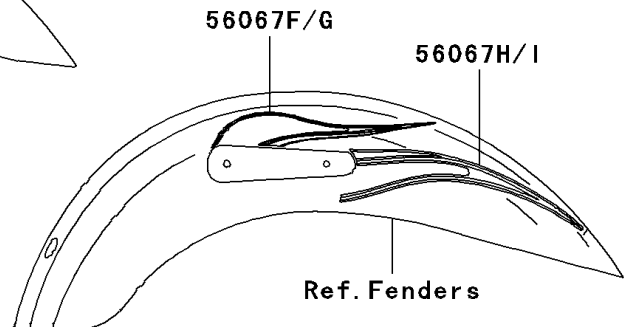

# 2007 Vulcan 1600 Mean Streak PARTS DIAGRAM

Decals(Black)(B7FA)

F2861C

## 2007 Vulcan 1600 Mean Streak PARTS LIST

Decals(Black)(B7FA)

ITEM NAME	PART NUMBER	QUANTITY
MARK,SIDE COVER,RH,KAWASAKI (Ref # 56052)	56052-0812	1
MARK,FUEL TANK,SPECIAL EDITION (Ref # 56052A)	56052-0961	1
MARK,VULCAN (Ref # 56052B)	56052-1911	2
MARK,1600 (Ref # 56052C)	56052-1912	2
PATTERN,FUEL TANK,UPP,FR,LH (Ref # 56067)	56067-1375	1
PATTERN,FUEL TANK,UPP,FR,RH (Ref # 56067A)	56067-1376	1
PATTERN,FUEL TANK,UPP,RR,LH (Ref # 56067B)	56067-1377	1
PATTERN,FUEL TANK,UPP,RR,RH (Ref # 56067C)	56067-1378	1
PATTERN,FUEL TANK,LWR,LH (Ref # 56067D)	56067-1379	1
PATTERN,FUEL TANK,LWR,RH (Ref # 56067E)	56067-1380	1
PATTERN,RR FENDER,UPP,LH (Ref # 56067F)	56067-1381	1
PATTERN,RR FENDER,UPP,RH (Ref # 56067G)	56067-1382	1
PATTERN,RR FENDER,LWR,LH (Ref # 56067H)	56067-1383	1
PATTERN,RR FENDER,LWR,RH (Ref # 56067I)	56067-1384	1
PATTERN,FR FENDER,FR,LH (Ref # 56067J)	56067-1615	1
PATTERN,FR FENDER,FR,RH (Ref # 56067K)	56067-1616	1
PATTERN,FR FENDER,RR,LH (Ref # 56067L)	56067-1617	1
PATTERN,FR FENDER,RR,RH (Ref # 56067M)	56067-1618	1