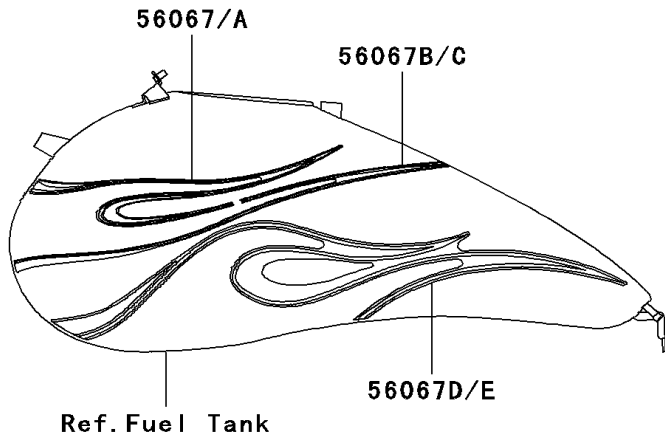

# 2007 Vulcan 1600 Mean Streak PARTS DIAGRAM

Decals(Black)(B7FA)

F2861C

## 2007 Vulcan 1600 Mean Streak PARTS LIST

Decals(Black)(B7FA)

ITEM NAME	PART NUMBER	QUANTITY
MARK,SIDE COVER,RH,KAWASAKI (Ref # 56052)	56052-0812	1
MARK,FUEL TANK,SPECIAL EDITION (Ref # 56052A)	56052-0961	1
MARK,VULCAN (Ref # 56052B)	56052-1911	2
MARK,1600 (Ref # 56052C)	56052-1912	2
PATTERN,FUEL TANK,UPP,FR,LH (Ref # 56067)	56067-1375	1
PATTERN,FUEL TANK,UPP,FR,RH (Ref # 56067A)	56067-1376	1
PATTERN,FUEL TANK,UPP,RR,LH (Ref # 56067B)	56067-1377	1
PATTERN,FUEL TANK,UPP,RR,RH (Ref # 56067C)	56067-1378	1
PATTERN,FUEL TANK,LWR,LH (Ref # 56067D)	56067-1379	1
PATTERN,FUEL TANK,LWR,RH (Ref # 56067E)	56067-1380	1
PATTERN,RR FENDER,UPP,LH (Ref # 56067F)	56067-1381	1
PATTERN,RR FENDER,UPP,RH (Ref # 56067G)	56067-1382	1
PATTERN,RR FENDER,LWR,LH (Ref # 56067H)	56067-1383	1
PATTERN,RR FENDER,LWR,RH (Ref # 56067I)	56067-1384	1
PATTERN,FR FENDER,FR,LH (Ref # 56067J)	56067-1615	1
PATTERN,FR FENDER,FR,RH (Ref # 56067K)	56067-1616	1
PATTERN,FR FENDER,RR,LH (Ref # 56067L)	56067-1617	1
PATTERN,FR FENDER,RR,RH (Ref # 56067M)	56067-1618	1