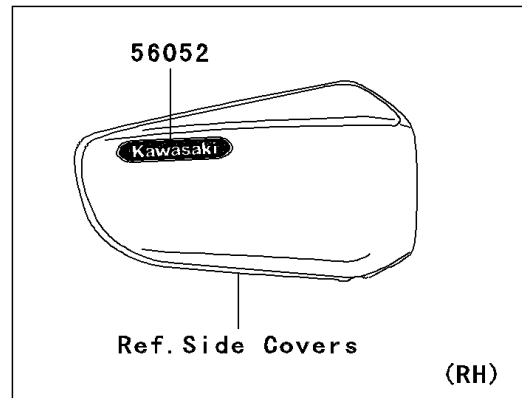

# 2007 Vulcan 1600 Mean Streak PARTS DIAGRAM

Decals(Black)(B7FA)

F2861C

## 2007 Vulcan 1600 Mean Streak PARTS LIST

Decals(Black)(B7FA)

ITEM NAME	PART NUMBER	QUANTITY
MARK,SIDE COVER,RH,KAWASAKI (Ref # 56052)	56052-0812	1
MARK,FUEL TANK,SPECIAL EDITION (Ref # 56052A)	56052-0961	1
MARK,VULCAN (Ref # 56052B)	56052-1911	2
MARK,1600 (Ref # 56052C)	56052-1912	2
PATTERN,FUEL TANK,UPP,FR,LH (Ref # 56067)	56067-1375	1
PATTERN,FUEL TANK,UPP,FR,RH (Ref # 56067A)	56067-1376	1
PATTERN,FUEL TANK,UPP,RR,LH (Ref # 56067B)	56067-1377	1
PATTERN,FUEL TANK,UPP,RR,RH (Ref # 56067C)	56067-1378	1
PATTERN,FUEL TANK,LWR,LH (Ref # 56067D)	56067-1379	1
PATTERN,FUEL TANK,LWR,RH (Ref # 56067E)	56067-1380	1
PATTERN,RR FENDER,UPP,LH (Ref # 56067F)	56067-1381	1
PATTERN,RR FENDER,UPP,RH (Ref # 56067G)	56067-1382	1
PATTERN,RR FENDER,LWR,LH (Ref # 56067H)	56067-1383	1
PATTERN,RR FENDER,LWR,RH (Ref # 56067I)	56067-1384	1
PATTERN,FR FENDER,FR,LH (Ref # 56067J)	56067-1615	1
PATTERN,FR FENDER,FR,RH (Ref # 56067K)	56067-1616	1
PATTERN,FR FENDER,RR,LH (Ref # 56067L)	56067-1617	1
PATTERN,FR FENDER,RR,RH (Ref # 56067M)	56067-1618	1