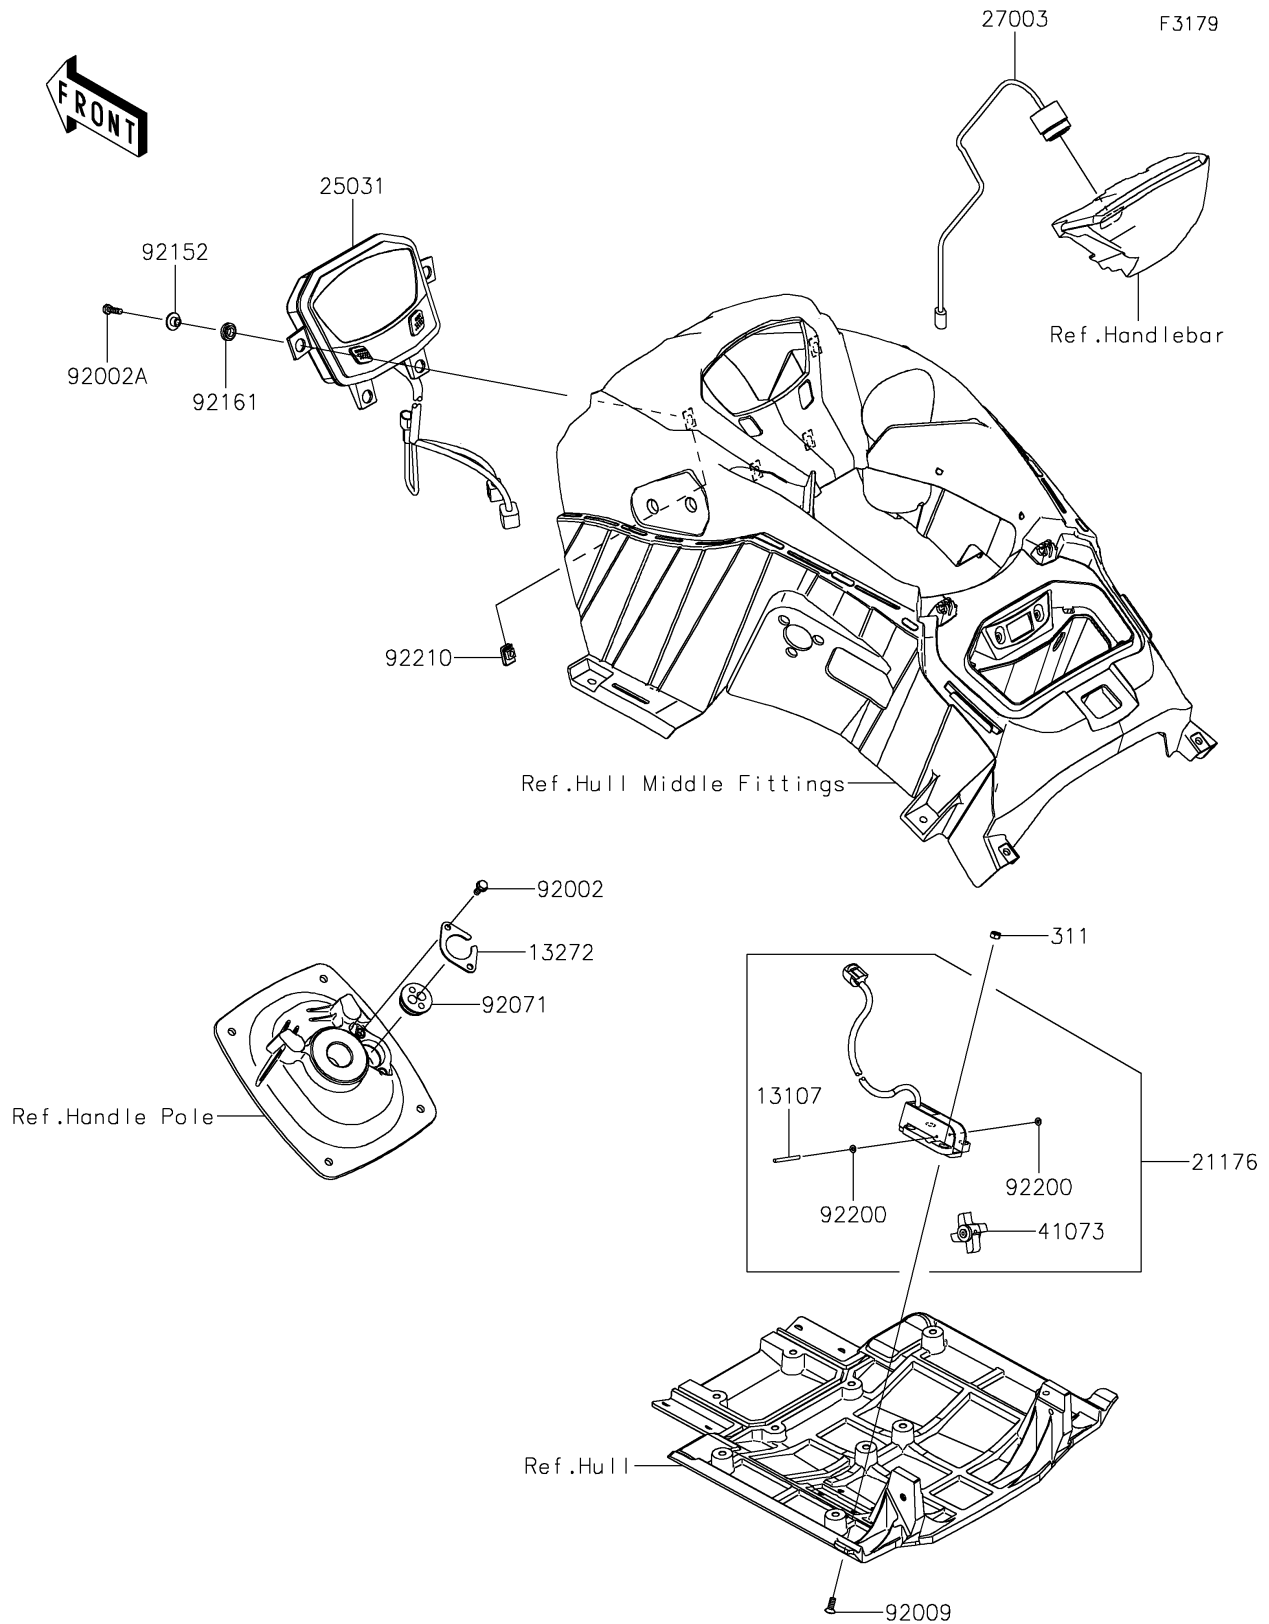

# 2022 JET SKI® STX® 160LX PARTS DIAGRAM

Meters

### Meters

ITEM NAME	PART NUMBER	QUANTITY
SHAFT (Ref # 13107)	13107-3807	1
PLATE (Ref # 13272)	13272-3729	1
SENSOR,SPEED (Ref # 21176)	21176-3775	1
METER-ASSY (Ref # 25031)	25031-0859	1
HORN (Ref # 27003)	27003-3706	1
WHEEL-ASSY,PADDLE (Ref # 41073)	41073-3701	1
BOLT,6X16 (Ref # 92002)	92002-3728	2
BOLT,6X20 (Ref # 92002A)	92002-3755	4
SCREW,6X16 (Ref # 92009)	92009-3703	4
GROMMET,HARNESS (Ref # 92071)	92071-3790	1
COLLAR (Ref # 92152)	92152-1740	4
DAMPER (Ref # 92161)	92161-0117	4
WASHER (Ref # 92200)	92200-3805	2
NUT,6MM (Ref # 92210)	92210-3768	4
NUT-HEX,6MM (Ref # 311)	311R0600	4