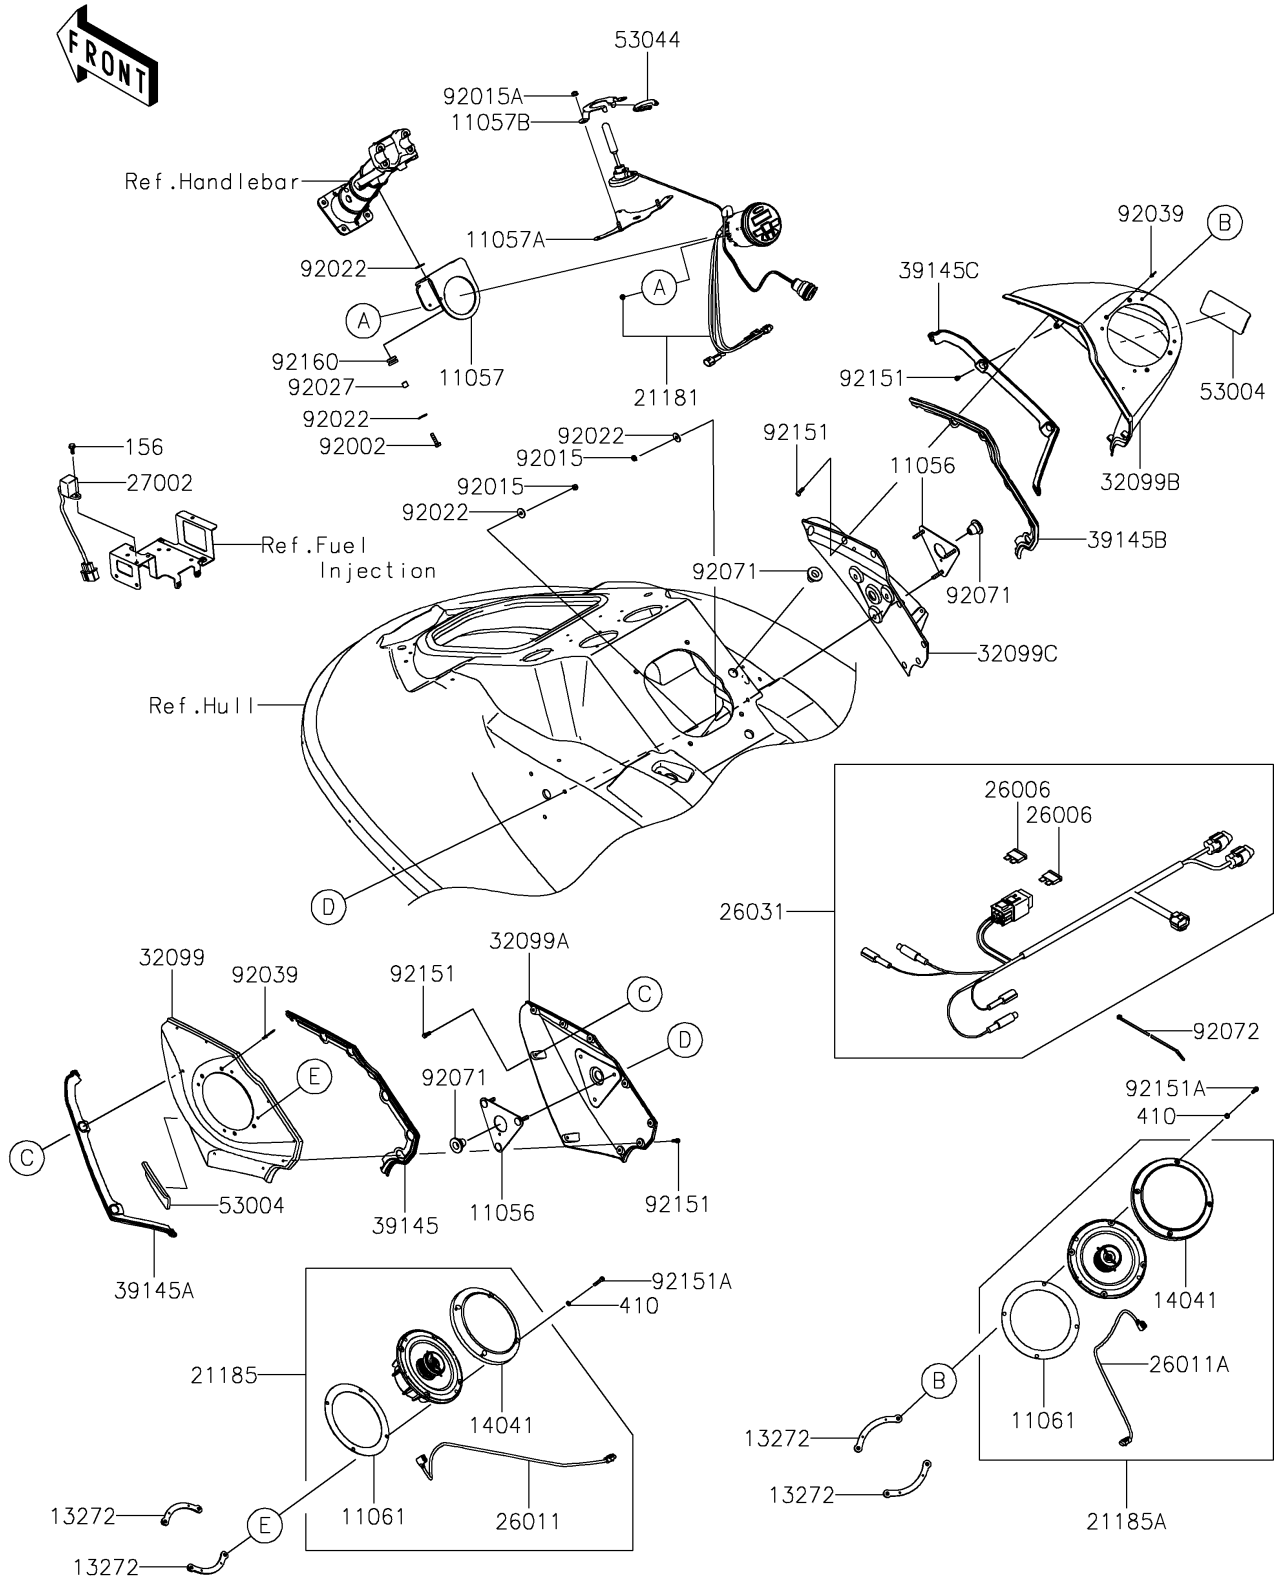

2022 JET SKI® STX® 160LX PARTS DIAGRAM

Other(Speaker)

F3184

2022 JET SKI® STX® 160LX PARTS LIST

Other(Speaker)

ITEM NAME	PART NUMBER	QUANTITY
BRACKET,SPEAKER (Ref # 11056)	11056-2493	2
BRACKET,AMP (Ref # 11057)	11057-2591	1
BRACKET (Ref # 11057A)	11057-4154	1
BRACKET (Ref # 11057B)	11057-4155	1
GASKET (Ref # 11061)	11061-0901	2
PLATE,SPEAKER (Ref # 13272)	13272-2961	4
COVER-COMP (Ref # 14041)	14041-0617	2
AMPLIFIER (Ref # 21181)	21181-0024	1
SPEAKER,LH (Ref # 21185)	21185-0012	1
SPEAKER,RH (Ref # 21185A)	21185-0013	1
FUSE,MINI BLADE,10A,RED (Ref # 26006)	26006-0009	2
WIRE-LEAD,YELLOW (Ref # 26011)	26011-0849	1
WIRE-LEAD,L.GRAY (Ref # 26011A)	26011-0850	1
HARNESS,AUDIO (Ref # 26031)	26031-2617	1
RELAY-ASSY (Ref # 27002)	27002-3703	1
CASE,SPEAKER,OUTER,LH,S.BLACK (Ref # 32099)	32099-0801-839	1
CASE,SPEAKER,INNER,LH,S.BLACK (Ref # 32099A)	32099-0802-839	1
CASE,SPEAKER,OUTER,RH,S.BLACK (Ref # 32099B)	32099-0803-839	1
CASE,SPEAKER,INNER,RH,S.BLACK (Ref # 32099C)	32099-0804-839	1
TRIM-SEAL,UPP (Ref # 39145)	39145-0721	1
TRIM-SEAL,LWR (Ref # 39145A)	39145-0722	1
TRIM-SEAL,UPP (Ref # 39145B)	39145-0723	1
TRIM-SEAL,LWR (Ref # 39145C)	39145-0724	1
MAT (Ref # 53004)	53004-0614	2
TRIM,L=120 (Ref # 53044)	53044-1171	1
BOLT,6X25 (Ref # 92002)	92002-3714	2
NUT,LOCK,6MM (Ref # 92015)	92015-3766	6
NUT,6MM (Ref # 92015A)	92015-3767	2
WASHER,6.5X20X1.5 (Ref # 92022)	92022-3710	10

2022 JET SKI® STX® 160LX PARTS LIST

Other(Speaker)

ITEM NAME	PART NUMBER	QUANTITY
COLLAR,6.2X10X10 (Ref # 92027)	92027-3705	2
RIVET,3.2X8 (Ref # 92039)	92039-3763	8
GROMMET (Ref # 92071)	92071-3826	3
BAND,L=372.24 (Ref # 92072)	92072-3883	1
BOLT,SOCKET,5X14 (Ref # 92151)	92151-1581	18
BOLT,SOCKET,5X25 (Ref # 92151A)	92151-3709	8
DAMPER,10X20X12 (Ref # 92160)	92160-1167	2
BOLT-WP,6X16 (Ref # 156)	156R0616	1
W-PLAIN-S,5MM (Ref # 410)	410S0500	8