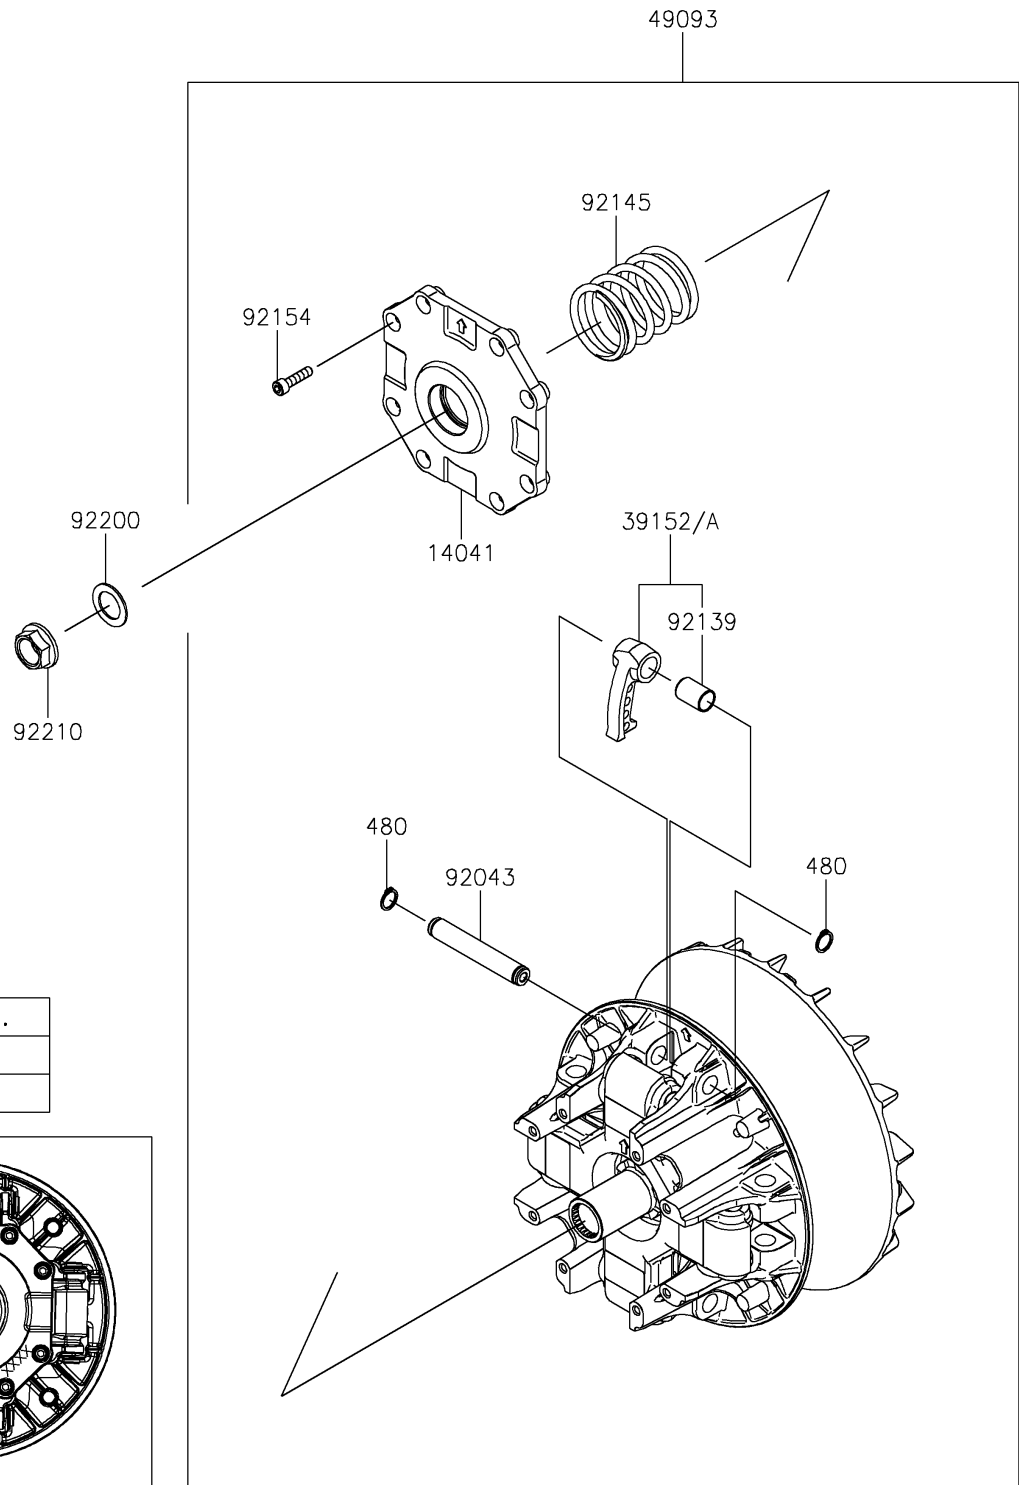

2021 TERYX KRX® 1000 PARTS DIAGRAM

Drive Converter

E1391

Mark	Ref No.
75 or 77	39152
Other	39152A

2021 TERYX KRX® 1000 PARTS LIST

Drive Converter

ITEM NAME	PART NUMBER	QUANTITY
COVER-COMP (Ref # 14041)	14041-0622	1
WEIGHT-RAMP (Ref # 39152)	39152-0048	4
WEIGHT-RAMP (Ref # 39152A)	39152-0097	4
CONVERTER-ASSY-DRIVE (Ref # 49093)	49093-0077	1
PIN (Ref # 92043)	92043-0975	4
BUSHING (Ref # 92139)	92139-0933	4
SPRING (Ref # 92145)	92145-1855	1
BOLT-SOCKET,6X25 (Ref # 92154)	92154-3960	8
WASHER,20.2X31X1.4 (Ref # 92200)	92200-2248	1
NUT,20MM (Ref # 92210)	92210-1753	1
CIRCLIP-TYPE-C,13MM (Ref # 480)	480J1300	8