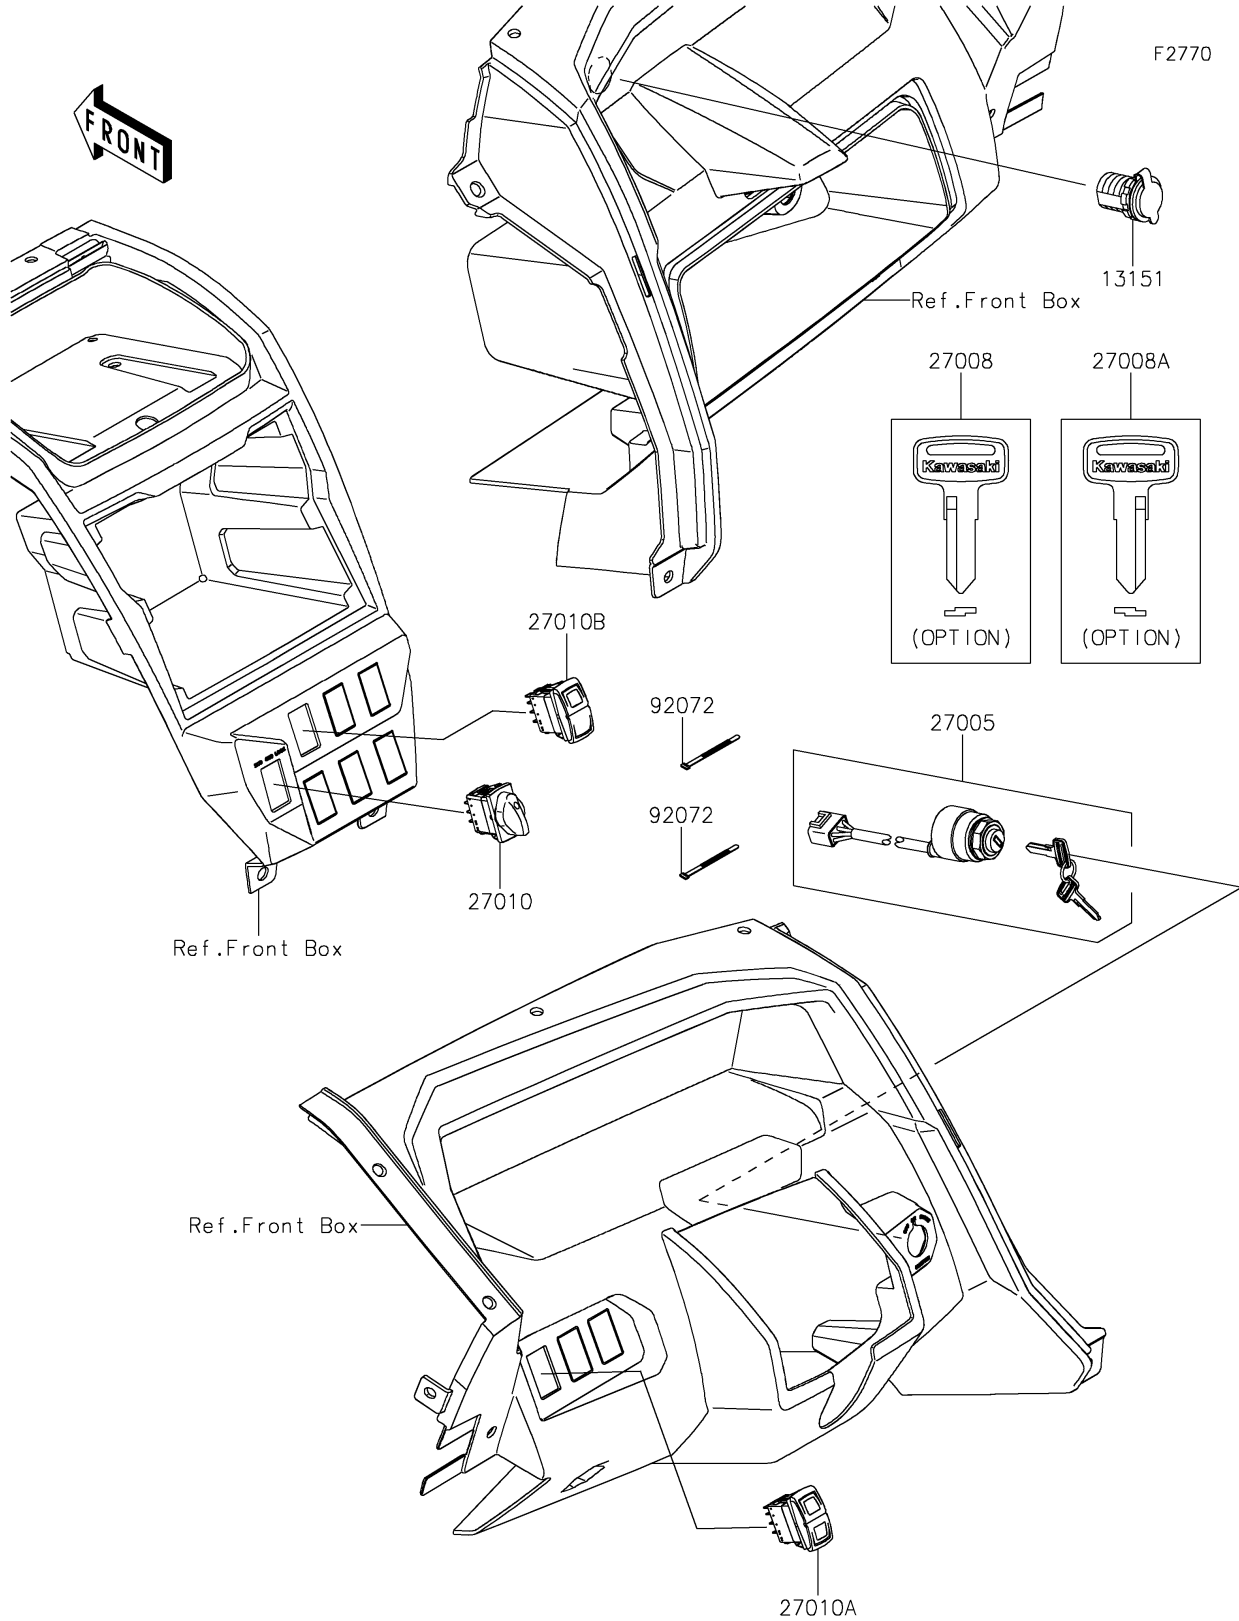

# 2021 TERYX KRX® 1000 PARTS DIAGRAM

## 2021 TERYX KRX® 1000 PARTS LIST

### Ignition Switch

ITEM NAME	PART NUMBER	QUANTITY
SWITCH-COMP,OUTLET,12V (Ref # 13151)	13151-0556	1
SWITCH-ASSY-IGNITION (Ref # 27005)	27005-0643	1
KEY-LOCK,BLANK (Ref # 27008)	27008-1153	1
KEY-LOCK,BLANK (Ref # 27008A)	27008-1157	1
SWITCH,2WD/4WD (Ref # 27010)	27010-0902	1
SWITCH,HEAD LIGHT (Ref # 27010A)	27010-0903	1
SWITCH,POWER MODE (Ref # 27010B)	27010-0904	1
BAND,L=123 (Ref # 92072)	92072-030	2