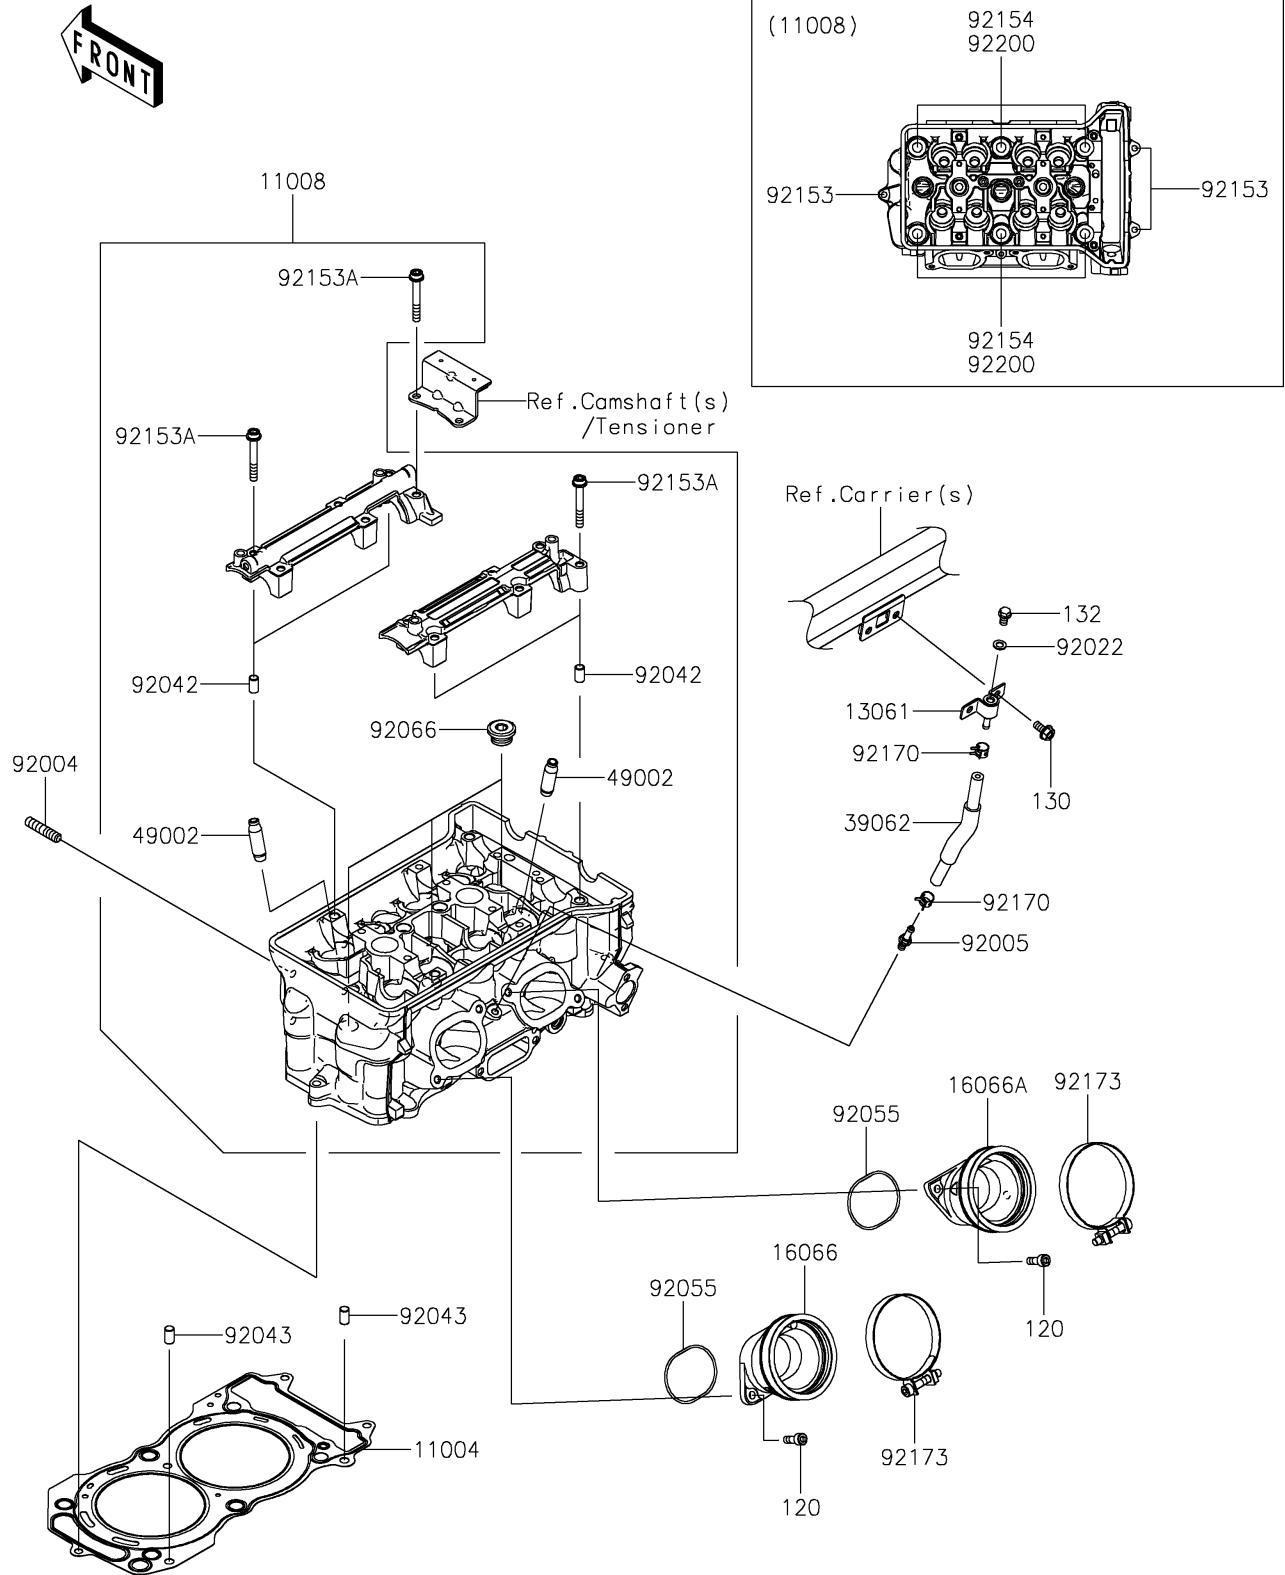

2021 TERYX KRX® 1000 TRAIL EDITION PARTS DIAGRAM

Cylinder Head

E1111

2021 TERYX KRX® 1000 TRAIL EDITION PARTS LIST

Cylinder Head

| ITEM NAME | PART NUMBER | QUANTITY |
|--|-------------|----------|
| GASKET-HEAD (Ref # 11004) | 11004-0785 | 1 |
| HEAD-COMP-CYLINDER (Ref # 11008) | 11008-0961 | 1 |
| BOSS (Ref # 13061) | 13061-0977 | 1 |
| HOLDER-THROTTLE BODY,#1 (Ref # 16066) | 16066-0015 | 1 |
| HOLDER-THROTTLE BODY,#2 (Ref # 16066A) | 16066-0016 | 1 |
| HOSE-COOLING,CYL.HEAD-AIR VENT (Ref # 39062) | 39062-0862 | 1 |
| GUIDE-VALVE (Ref # 49002) | 49002-0709 | 8 |
| STUD,8X22 (Ref # 92004) | 92004-1217 | 8 |
| FITTING (Ref # 92005) | 92005-0826 | 1 |
| WASHER,6.2X11X1 (Ref # 92022) | 92022-304 | 1 |
| PIN,DOWEL,6.3X8X14 (Ref # 92042) | 92042-007 | 4 |
| PIN,8X14 (Ref # 92043) | 92043-1567 | 2 |
| RING-O,49.7X1.9 (Ref # 92055) | 92055-0930 | 2 |
| PLUG,18X10 (Ref # 92066) | 92066-0832 | 3 |
| BOLT,6X95 (Ref # 92153) | 92153-0320 | 3 |
| BOLT,SOCKET,6X45 (Ref # 92153A) | 92153-0656 | 12 |
| BOLT,11X157 (Ref # 92154) | 92154-3931 | 6 |
| CLAMP (Ref # 92170) | 92170-1493 | 2 |
| CLAMP,72MM (Ref # 92173) | 92173-2025 | 2 |
| WASHER,11.5X20.5X3.2 (Ref # 92200) | 92200-0727 | 6 |
| BOLT-SOCKET,6X18 (Ref # 120) | 120CA0618 | 4 |
| BOLT-FLANGED,6X12 (Ref # 130) | 130BA0612 | 2 |
| BOLT-FLANGED-SMALL,6X10 (Ref # 132) | 132BA0610 | 1 |