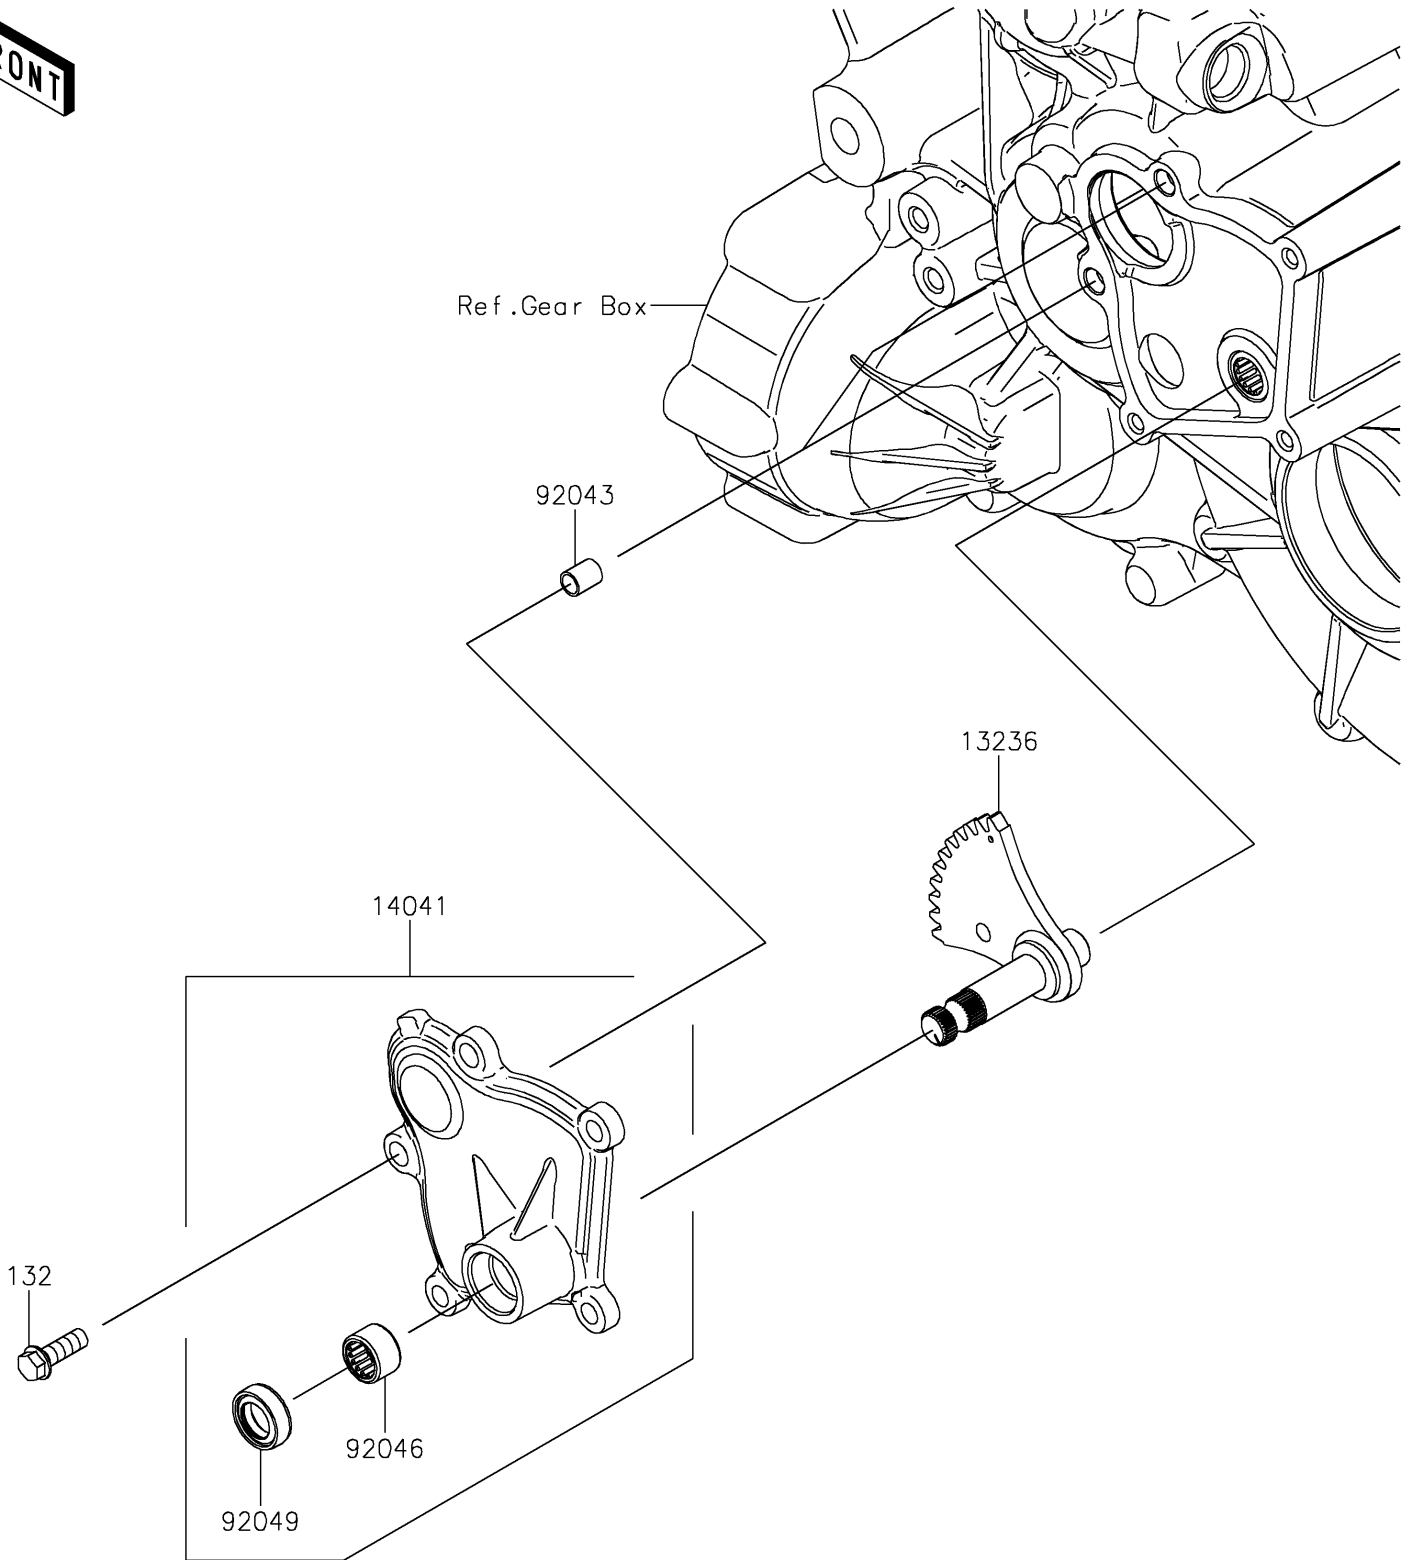

2021 TERYX KRX® 1000 TRAIL EDITION PARTS DIAGRAM

Gear Change Mechanism

E1370

2021 TERYX KRX® 1000 TRAIL EDITION PARTS LIST

Gear Change Mechanism

ITEM NAME	PART NUMBER	QUANTITY
LEVER-COMP (Ref # 13236)	13236-0816	1
COVER-COMP (Ref # 14041)	14041-0614	1
PIN,DOWEL,8X10 (Ref # 92043)	92043-1302	2
BEARING-NEEDLE,HK1210FM (Ref # 92046)	92046-0034	1
SEAL-OIL,CLUTCH RELEASE (Ref # 92049)	92049-1475	1
BOLT-FLANGED-SMALL,6X18 (Ref # 132)	132BA0618	5