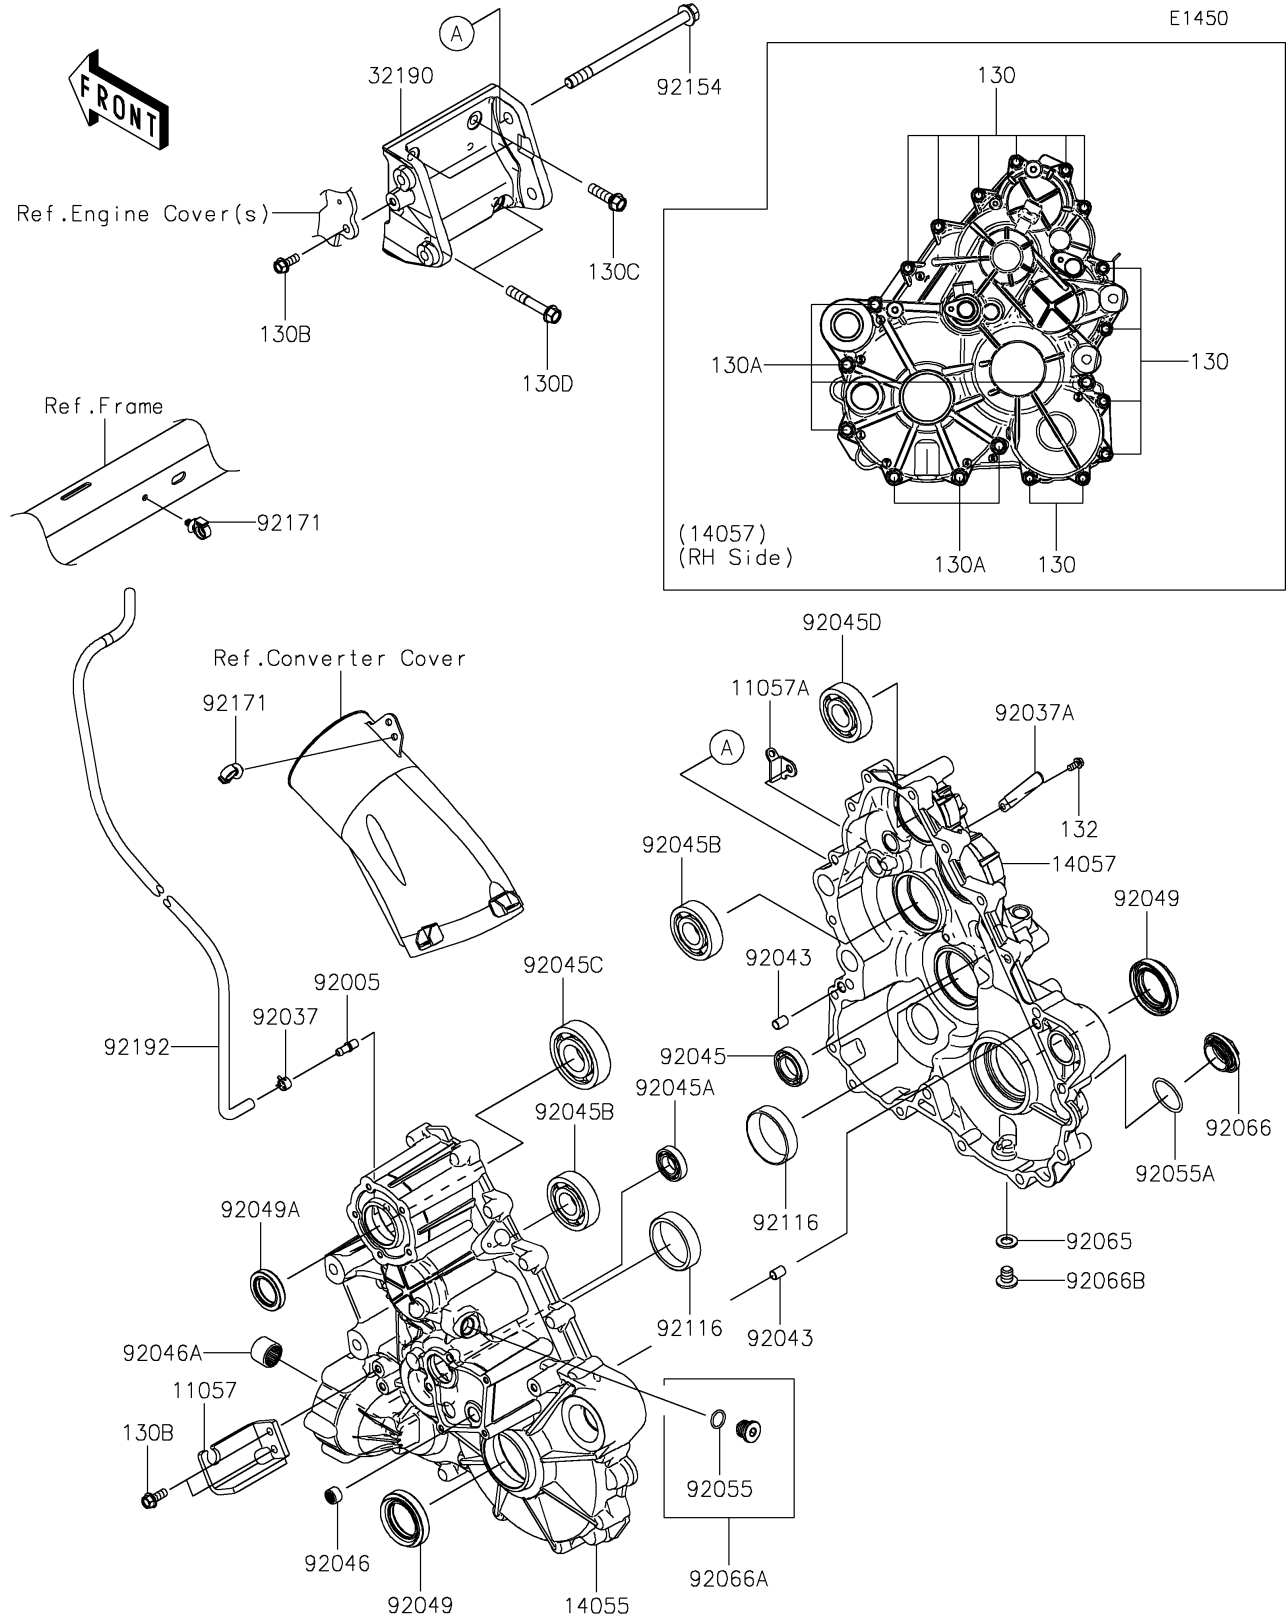

2021 TERYX KRX® 1000 TRAIL EDITION PARTS DIAGRAM

Gear Box

2021 TERYX KRX® 1000 TRAIL EDITION PARTS LIST

Gear Box

ITEM NAME	PART NUMBER	QUANTITY
-----------	-------------	----------