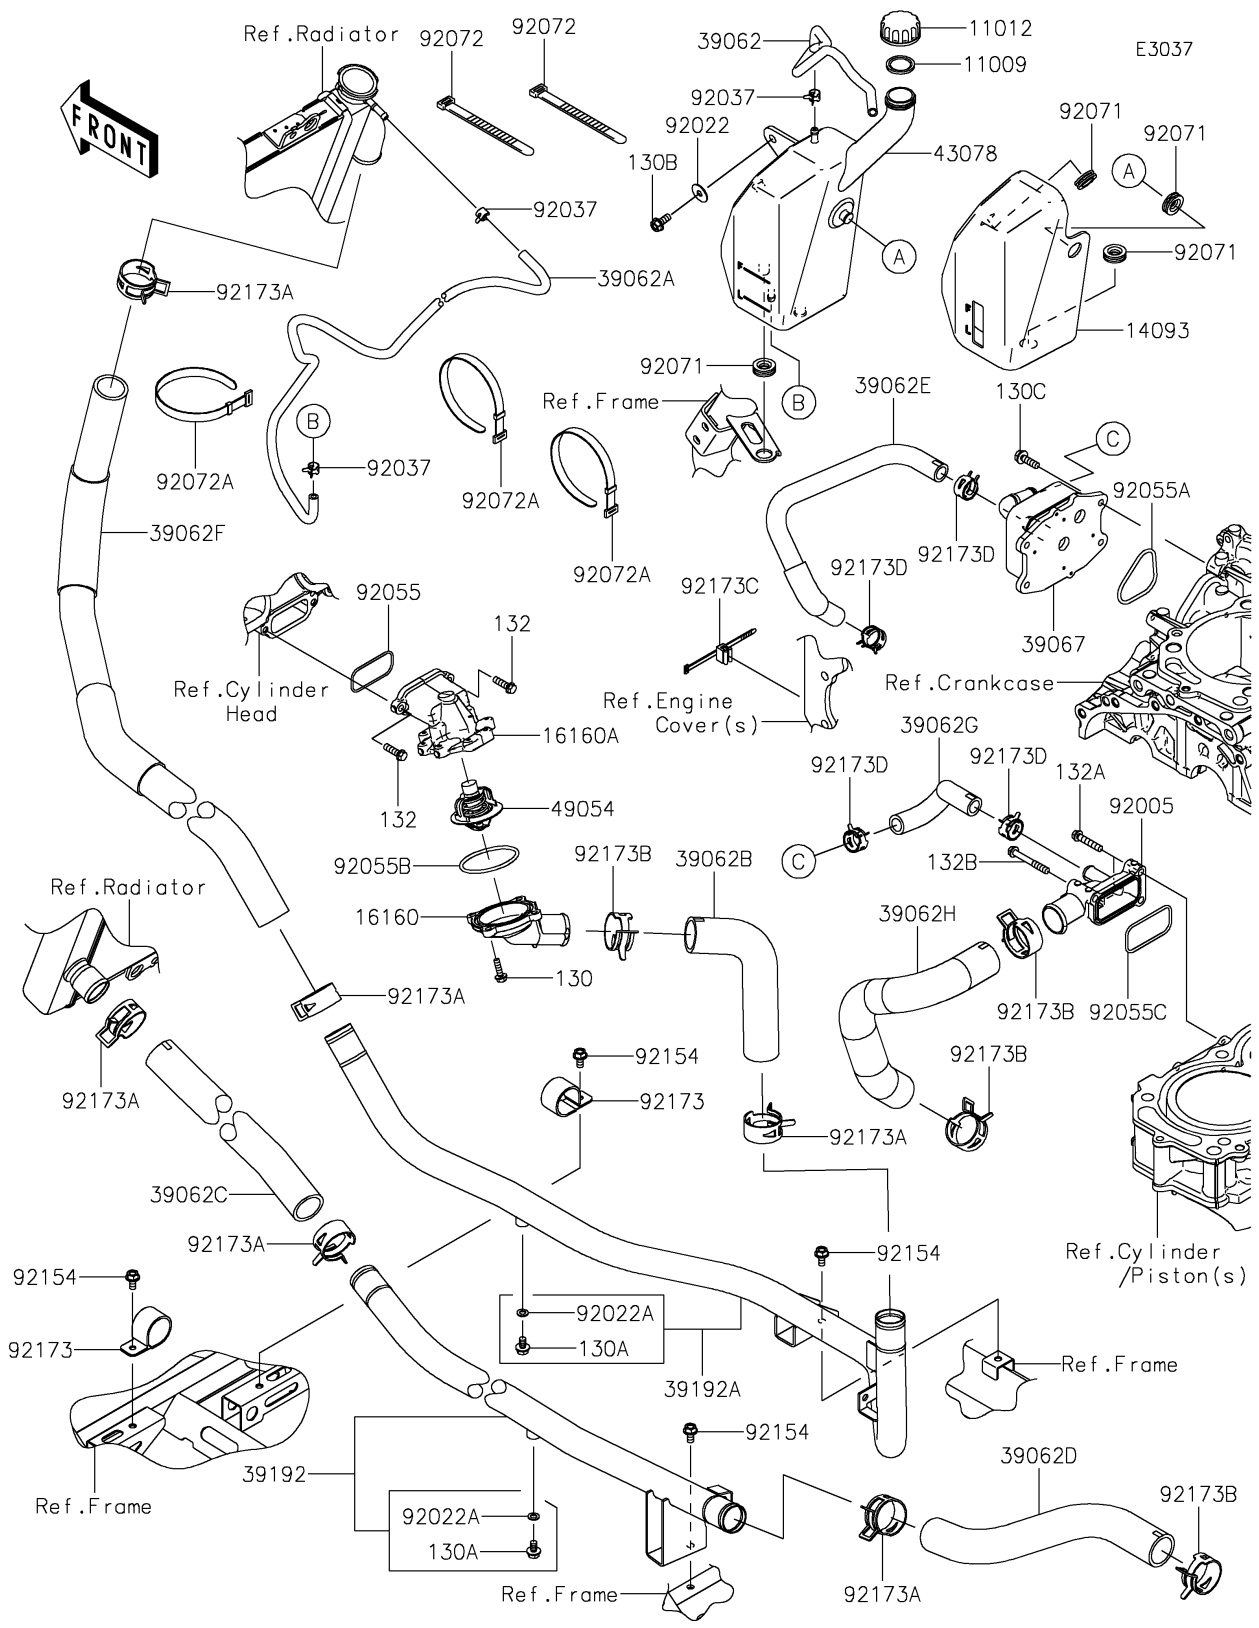

2021 TERYX KRX® 1000 TRAIL EDITION PARTS DIAGRAM

Water Pipe