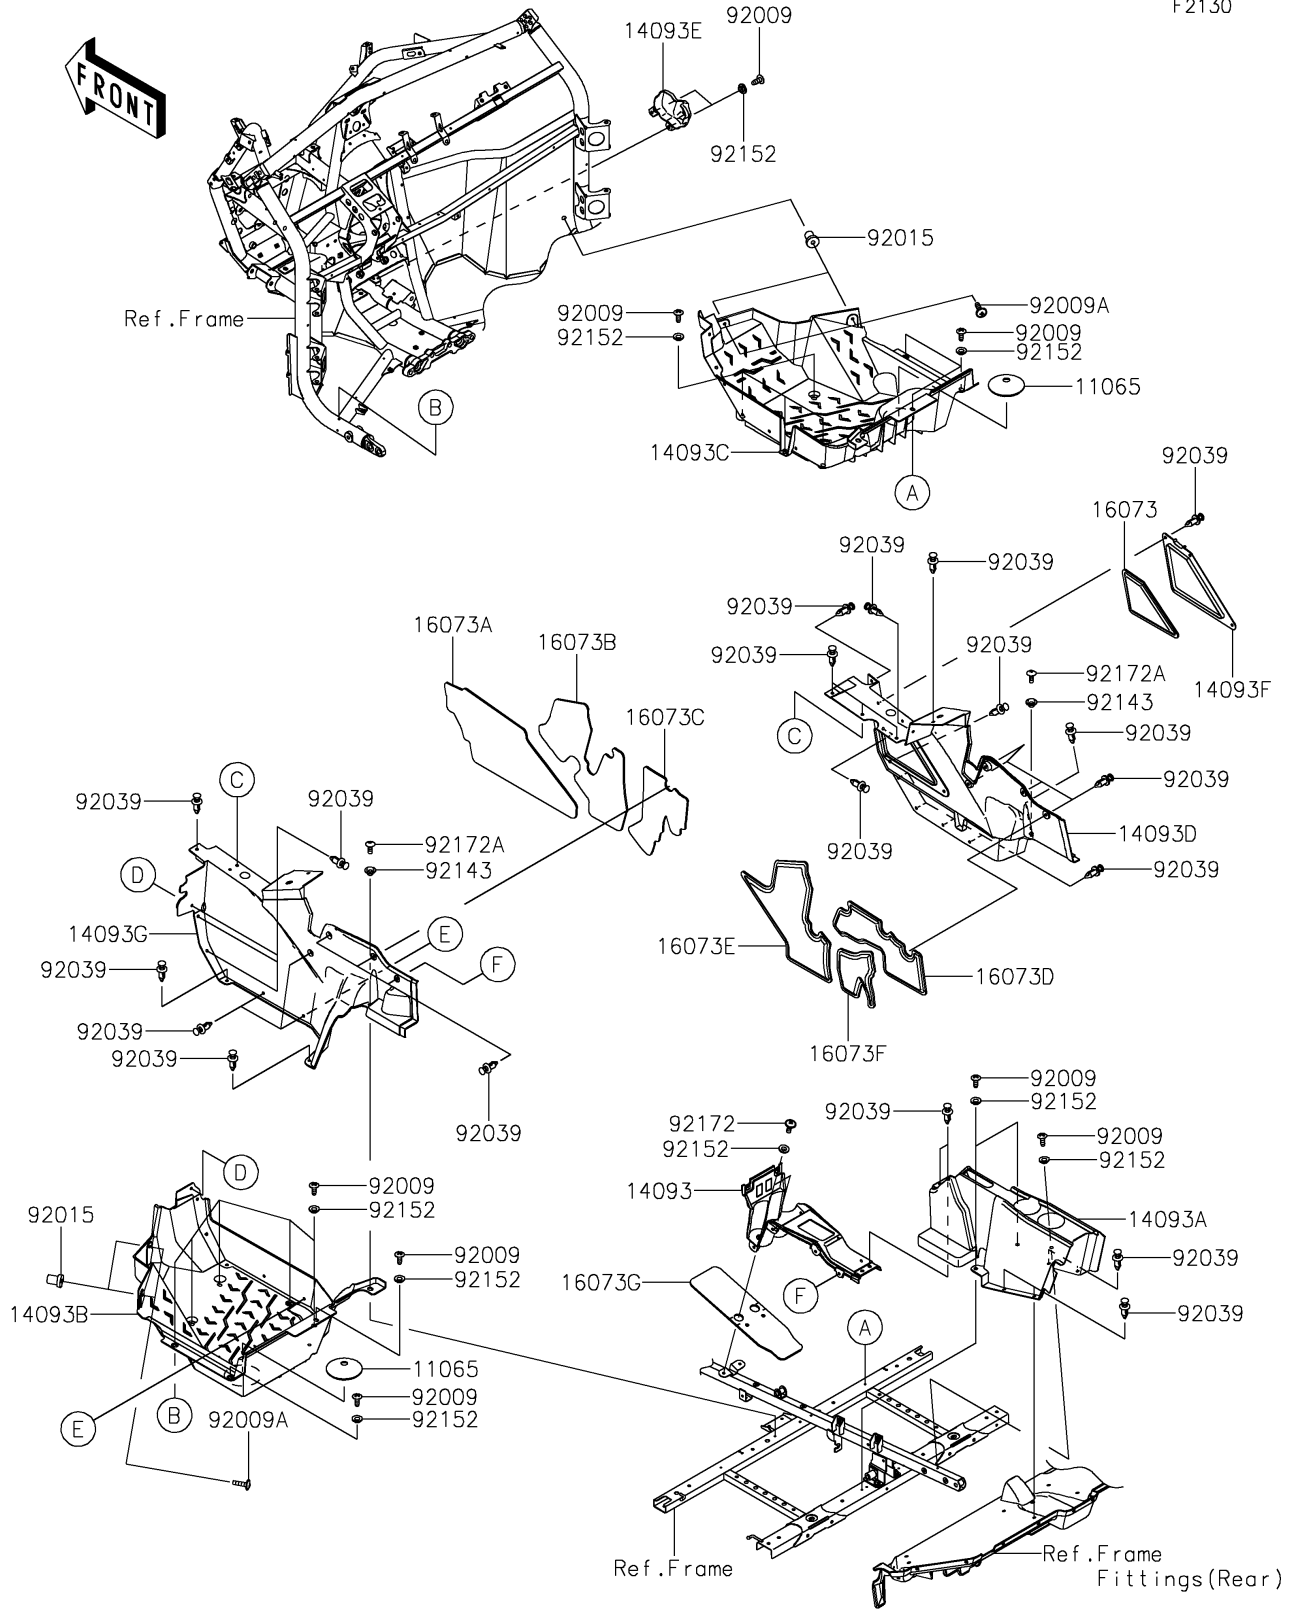

# 2021 TERYX KRX® 1000 TRAIL EDITION PARTS DIAGRAM

## Frame Fittings(Front)

F2130

## 2021 TERYX KRX® 1000 TRAIL EDITION PARTS LIST

### Frame Fittings(Front)

ITEM NAME	PART NUMBER	QUANTITY
CAP,BLACK (Ref # 11065)	11065-1405-6Z	2
COVER,CENTER CONSOLE,FR (Ref # 14093)	14093-0833	1
COVER,CENTER CONSOLE,RR (Ref # 14093A)	14093-0834	1
COVER,FLOOR,LH (Ref # 14093B)	14093-0835	1
COVER,FLOOR,RH (Ref # 14093C)	14093-0836	1
COVER,FLOOR,CNT,RH (Ref # 14093D)	14093-0838	1
COVER,FR GEAR,SIDE (Ref # 14093E)	14093-0839	1
COVER,MAINTENANCE (Ref # 14093F)	14093-0850	1
COVER,FLOOR,CNT,LH (Ref # 14093G)	14093-1161	1
INSULATOR (Ref # 16073)	16073-0891	1
INSULATOR (Ref # 16073A)	16073-0893	1
INSULATOR (Ref # 16073B)	16073-0894	1
INSULATOR (Ref # 16073C)	16073-0895	1
INSULATOR (Ref # 16073D)	16073-0897	1
INSULATOR (Ref # 16073E)	16073-0898	1
INSULATOR (Ref # 16073F)	16073-0899	1
INSULATOR (Ref # 16073G)	16073-0902	1
SCREW,TAPPING,6X16 (Ref # 92009)	92009-1166	19
SCREW,6X22,BLACK (Ref # 92009A)	92009-1256	4
NUT,RUBBER,6MM (Ref # 92015)	92015-1692	4
RIVET (Ref # 92039)	92039-0776	39
COLLAR (Ref # 92143)	92143-1057	2
COLLAR,6.3X9.5X4.1 (Ref # 92152)	92152-1571	21
SCREW,6X16 (Ref # 92172)	92172-0236	2
SCREW,TAPPING,6X16 (Ref # 92172A)	92172-0739	2