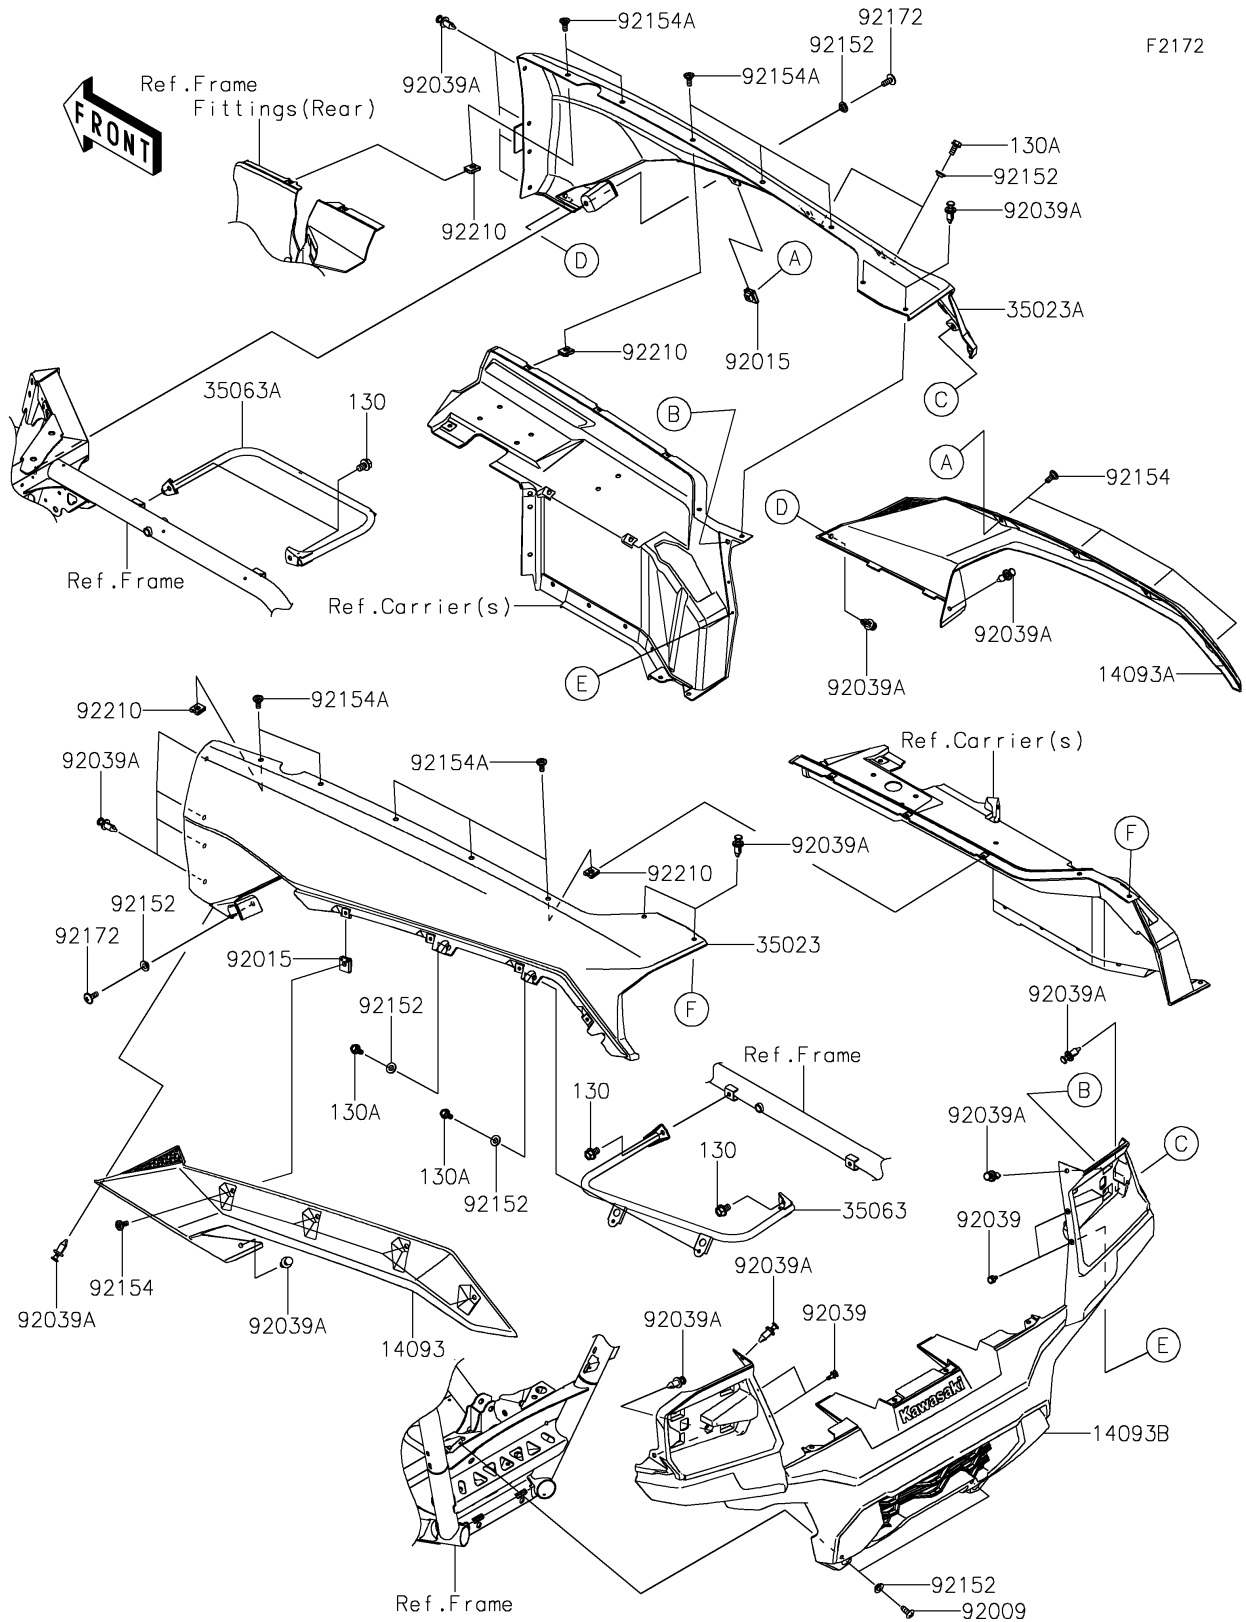

2021 TERYX KRX® 1000 TRAIL EDITION PARTS DIAGRAM

Rear Fender(s)

2021 TERYX KRX® 1000 TRAIL EDITION PARTS LIST

Rear Fender(s)

ITEM NAME	PART NUMBER	QUANTITY
COVER,FLAP,LH (Ref # 14093)	14093-0796	1
COVER,FLAP,RH (Ref # 14093A)	14093-0797	1
COVER,TAIL (Ref # 14093B)	14093-0798	1
FENDER-REAR,LH,F.C.GRAY (Ref # 35023)	35023-0463-66B	1
FENDER-REAR,RH,F.C.GRAY (Ref # 35023A)	35023-0464-66B	1
STAY,LH (Ref # 35063)	35063-1462	1
STAY,RH (Ref # 35063A)	35063-1463	1
SCREW,TAPPING,6X16 (Ref # 92009)	92009-1166	2
NUT,CLAMP,6MM (Ref # 92015)	92015-1678	8
RIVET (Ref # 92039)	92039-0046	4
RIVET (Ref # 92039A)	92039-0776	20
COLLAR,6.3X9.5X4.1 (Ref # 92152)	92152-1571	8
BOLT (Ref # 92154)	92154-2474	8
BOLT (Ref # 92154A)	92154-3957	10
SCREW,6X16 (Ref # 92172)	92172-0236	2
NUT (Ref # 92210)	92210-1125	10
BOLT-FLANGED,8X12 (Ref # 130)	130BA0812	4
BOLT-FLANGED,6X14 (Ref # 130A)	130CA0614	4