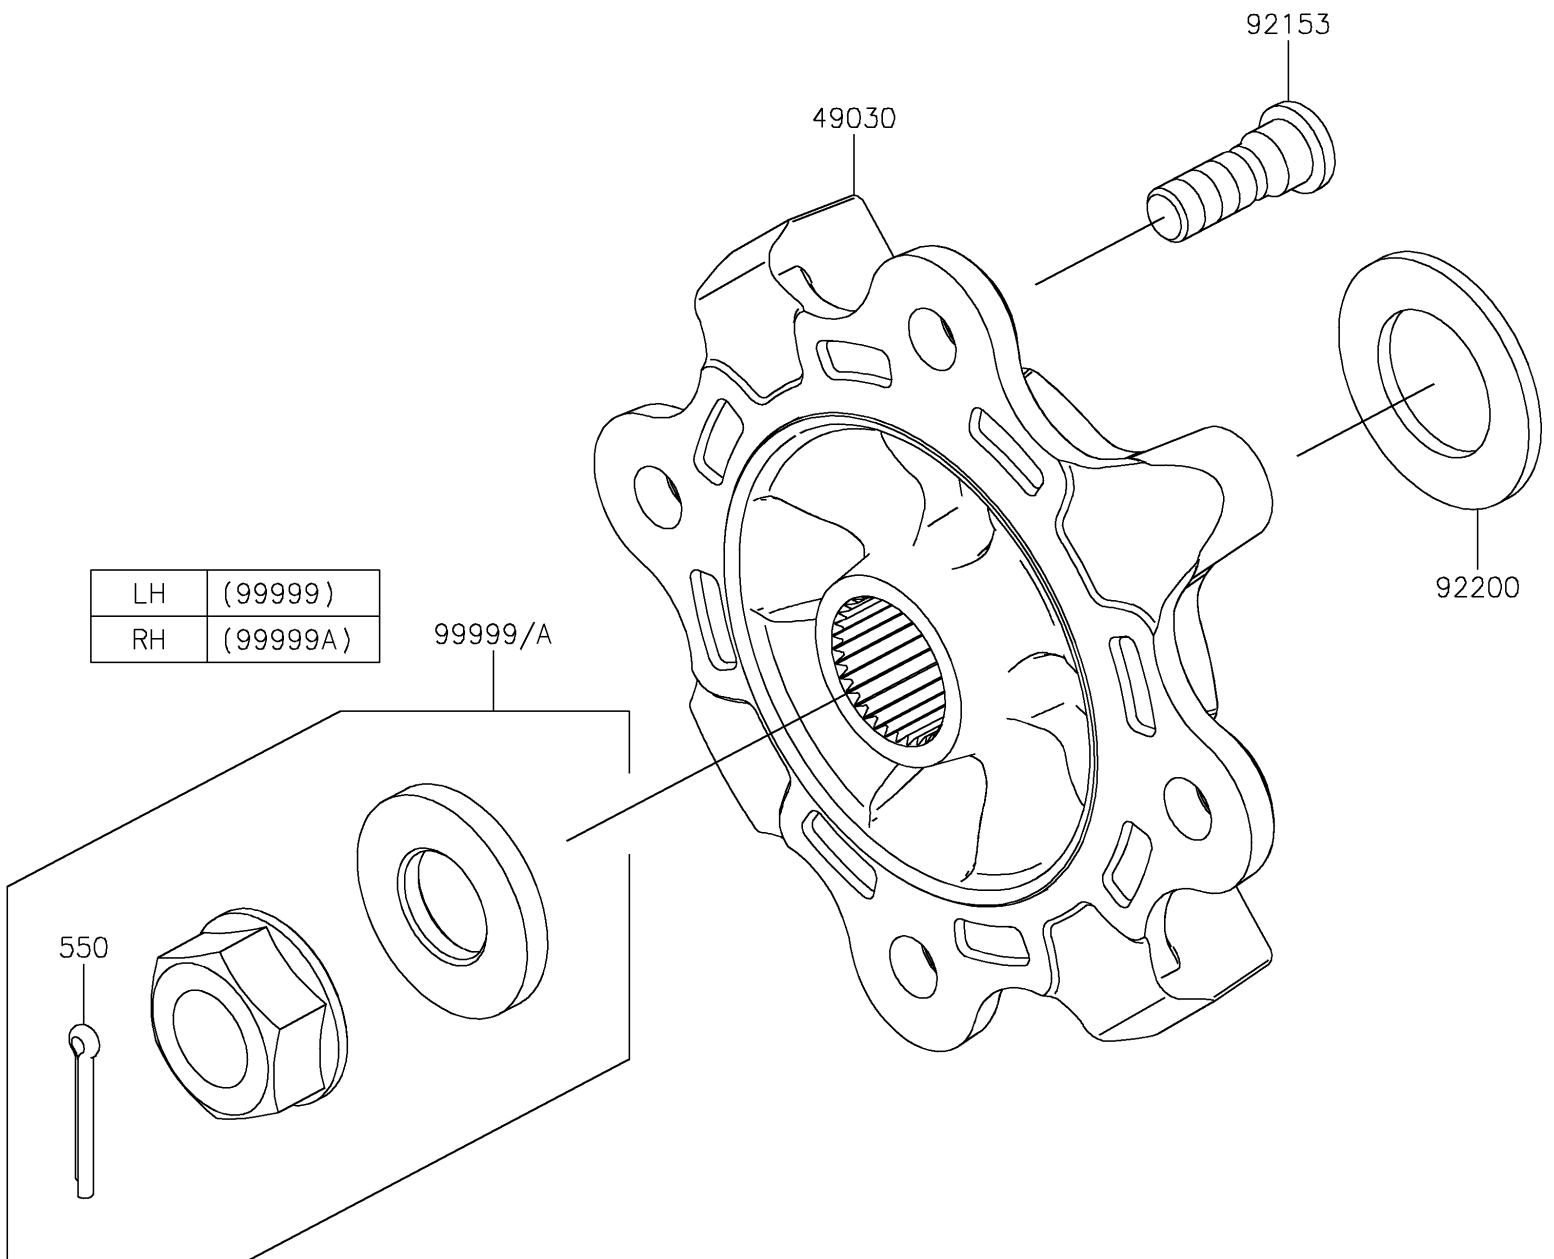

2021 TERYX KRX® 1000 TRAIL EDITION PARTS DIAGRAM

Rear Hubs/Brakes

F2240

2021 TERYX KRX® 1000 TRAIL EDITION PARTS LIST

Rear Hubs/Brakes

ITEM NAME	PART NUMBER	QUANTITY
HUB,FR (Ref # 49030)	49030-0566	2
BOLT,12MM (Ref # 92153)	92153-1915	8
WASHER,33X56X3.5 (Ref # 92200)	92200-2332	2
KIT,RR(LH) AXLE NUT (Ref # 99999)	99999-0726	1
KIT,RR(RH) AXLE NUT (Ref # 99999A)	99999-0727	1
PIN-COTTER,4.0X30 (Ref # 550)	550AA4030	2