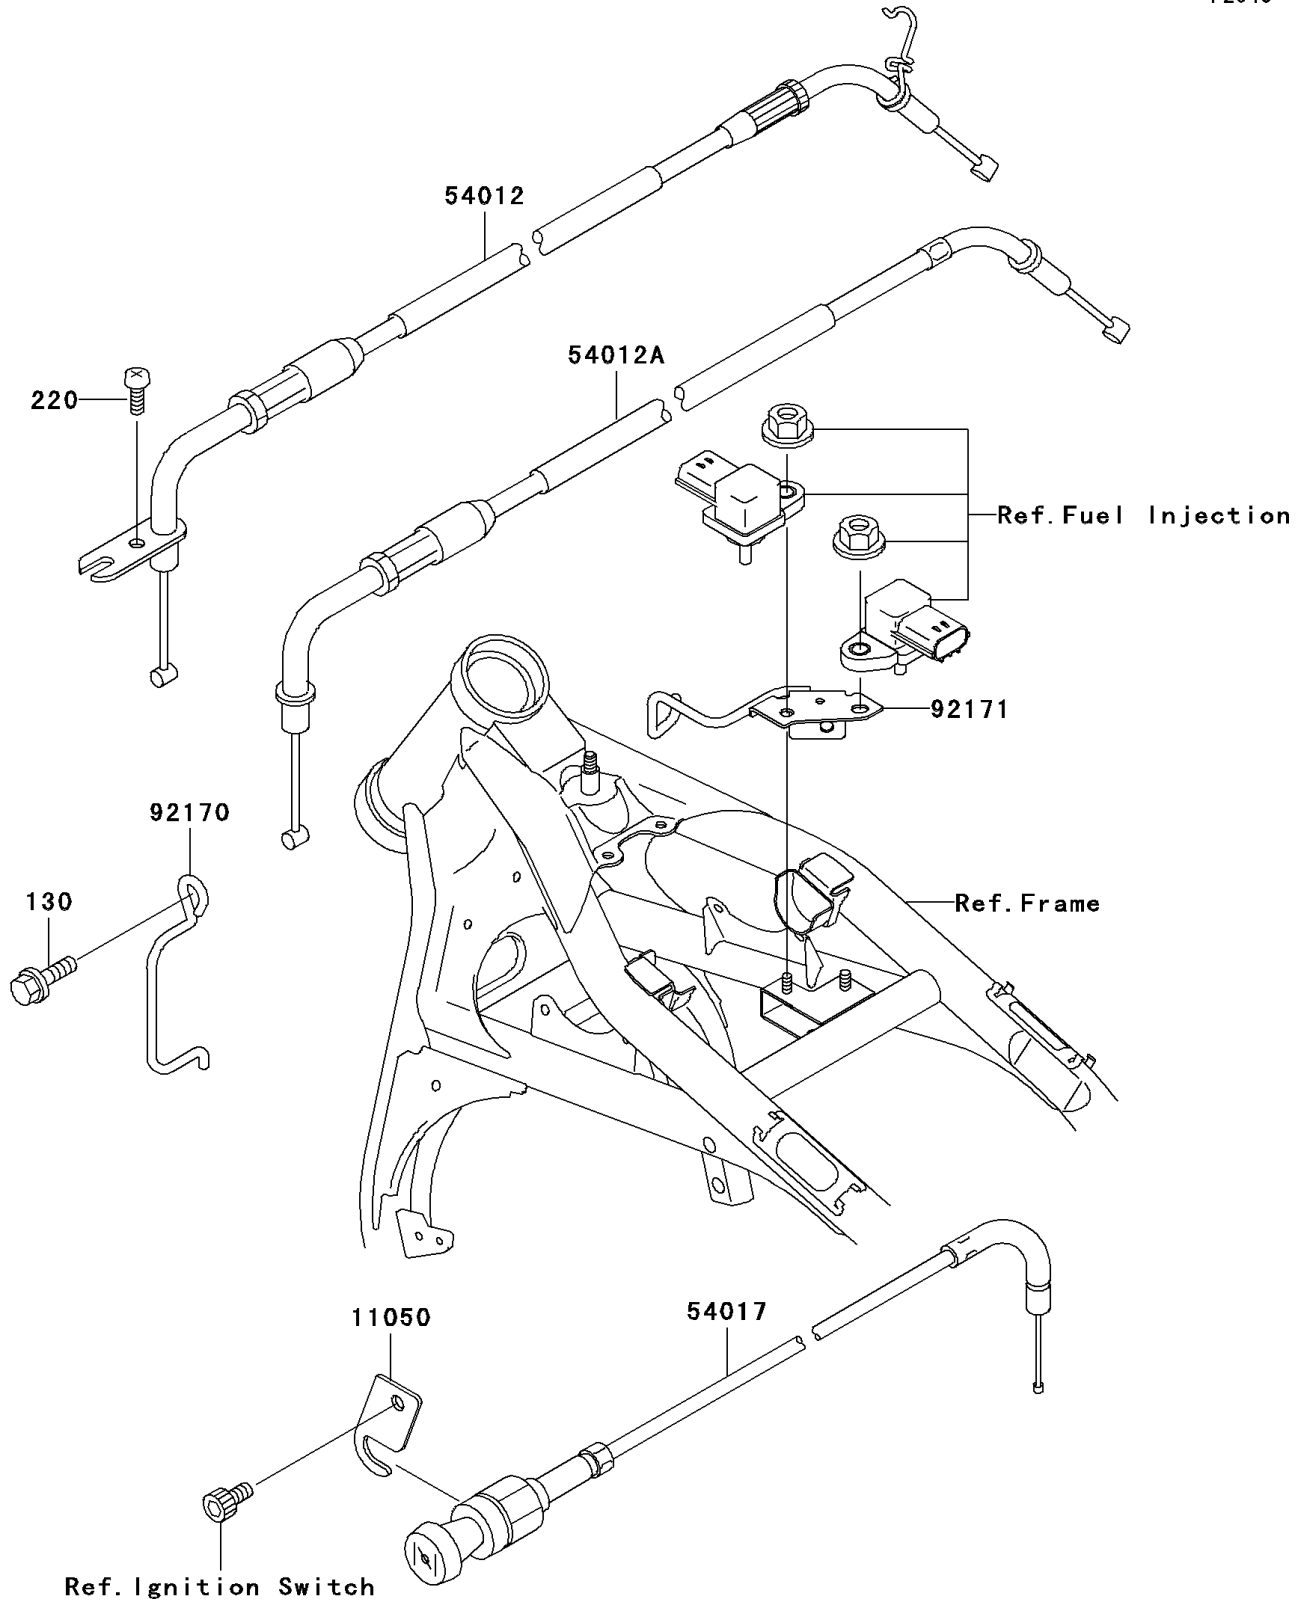

2000 Vulcan 1500 Classic Fi PARTS DIAGRAM

Cables

F2540

2000 Vulcan 1500 Classic Fi PARTS LIST

Cables

ITEM NAME	PART NUMBER	QUANTITY
BOLT-FLANGED,6X14,BLACK (Ref # 130)	130J0614	1
SCREW-PAN-CROS (Ref # 220)	220C0514	1
BRACKET,STARTER CABLE (Ref # 11050)	11050-1699	1
CABLE-THROTTLE,OPENING (Ref # 54012)	54012-1611	1
CABLE-THROTTLE,CLOSING (Ref # 54012A)	54012-1612	1
CABLE-STARTER (Ref # 54017)	54017-1202	1
CLAMP,CABLE (Ref # 92170)	92170-1867	1
CLAMP,HARNESS (Ref # 92171)	92171-1325	1