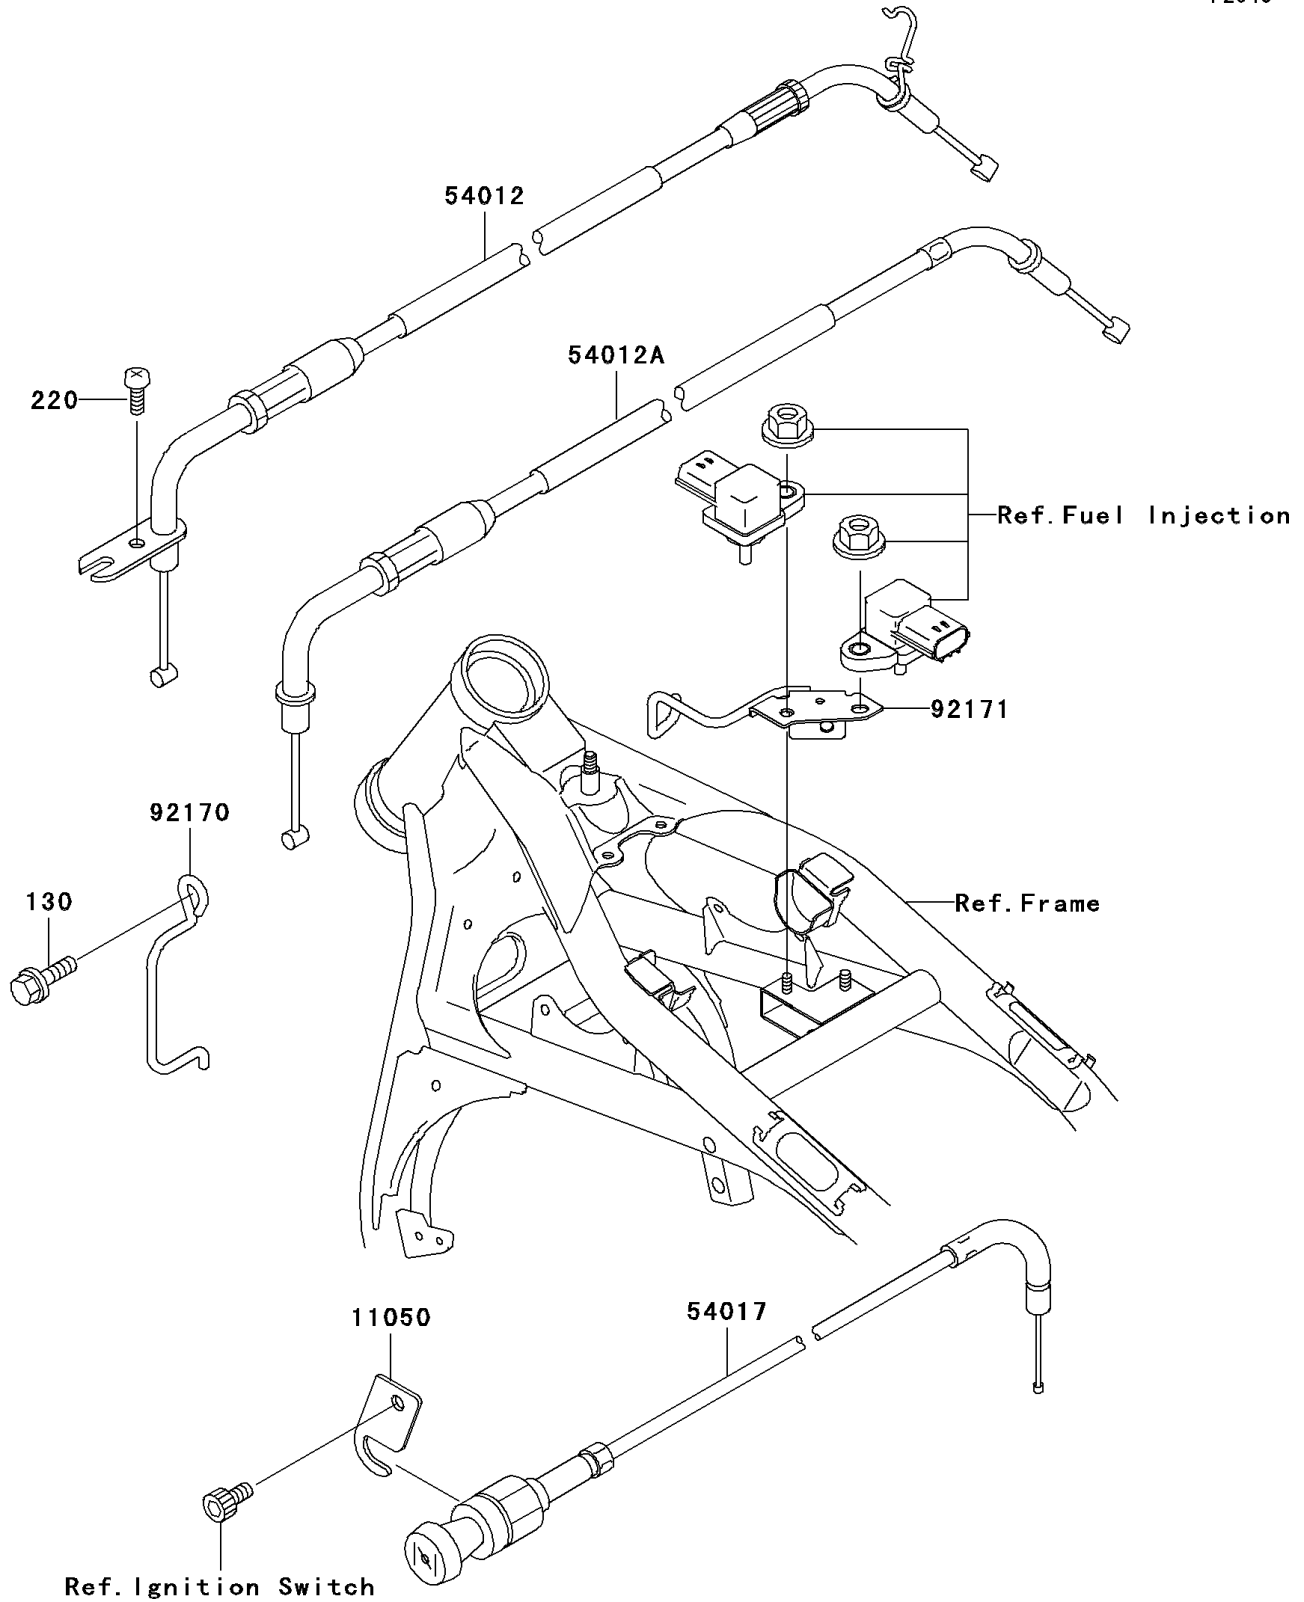

# 2001 Vulcan 1500 Classic Fi PARTS DIAGRAM

Cables

F2540

## 2001 Vulcan 1500 Classic Fi PARTS LIST

### Cables

ITEM NAME	PART NUMBER	QUANTITY
BOLT-FLANGED,6X14,BLACK (Ref # 130)	130J0614	1
SCREW-PAN-CROS (Ref # 220)	220C0514	1
BRACKET,STARTER CABLE (Ref # 11050)	11050-1699	1
CABLE-THROTTLE,OPENING (Ref # 54012)	54012-1611	1
CABLE-THROTTLE,CLOSING (Ref # 54012A)	54012-1612	1
CABLE-STARTER (Ref # 54017)	54017-1202	1
CLAMP,CABLE (Ref # 92170)	92170-1867	1
CLAMP,HARNESS (Ref # 92171)	92171-1325	1