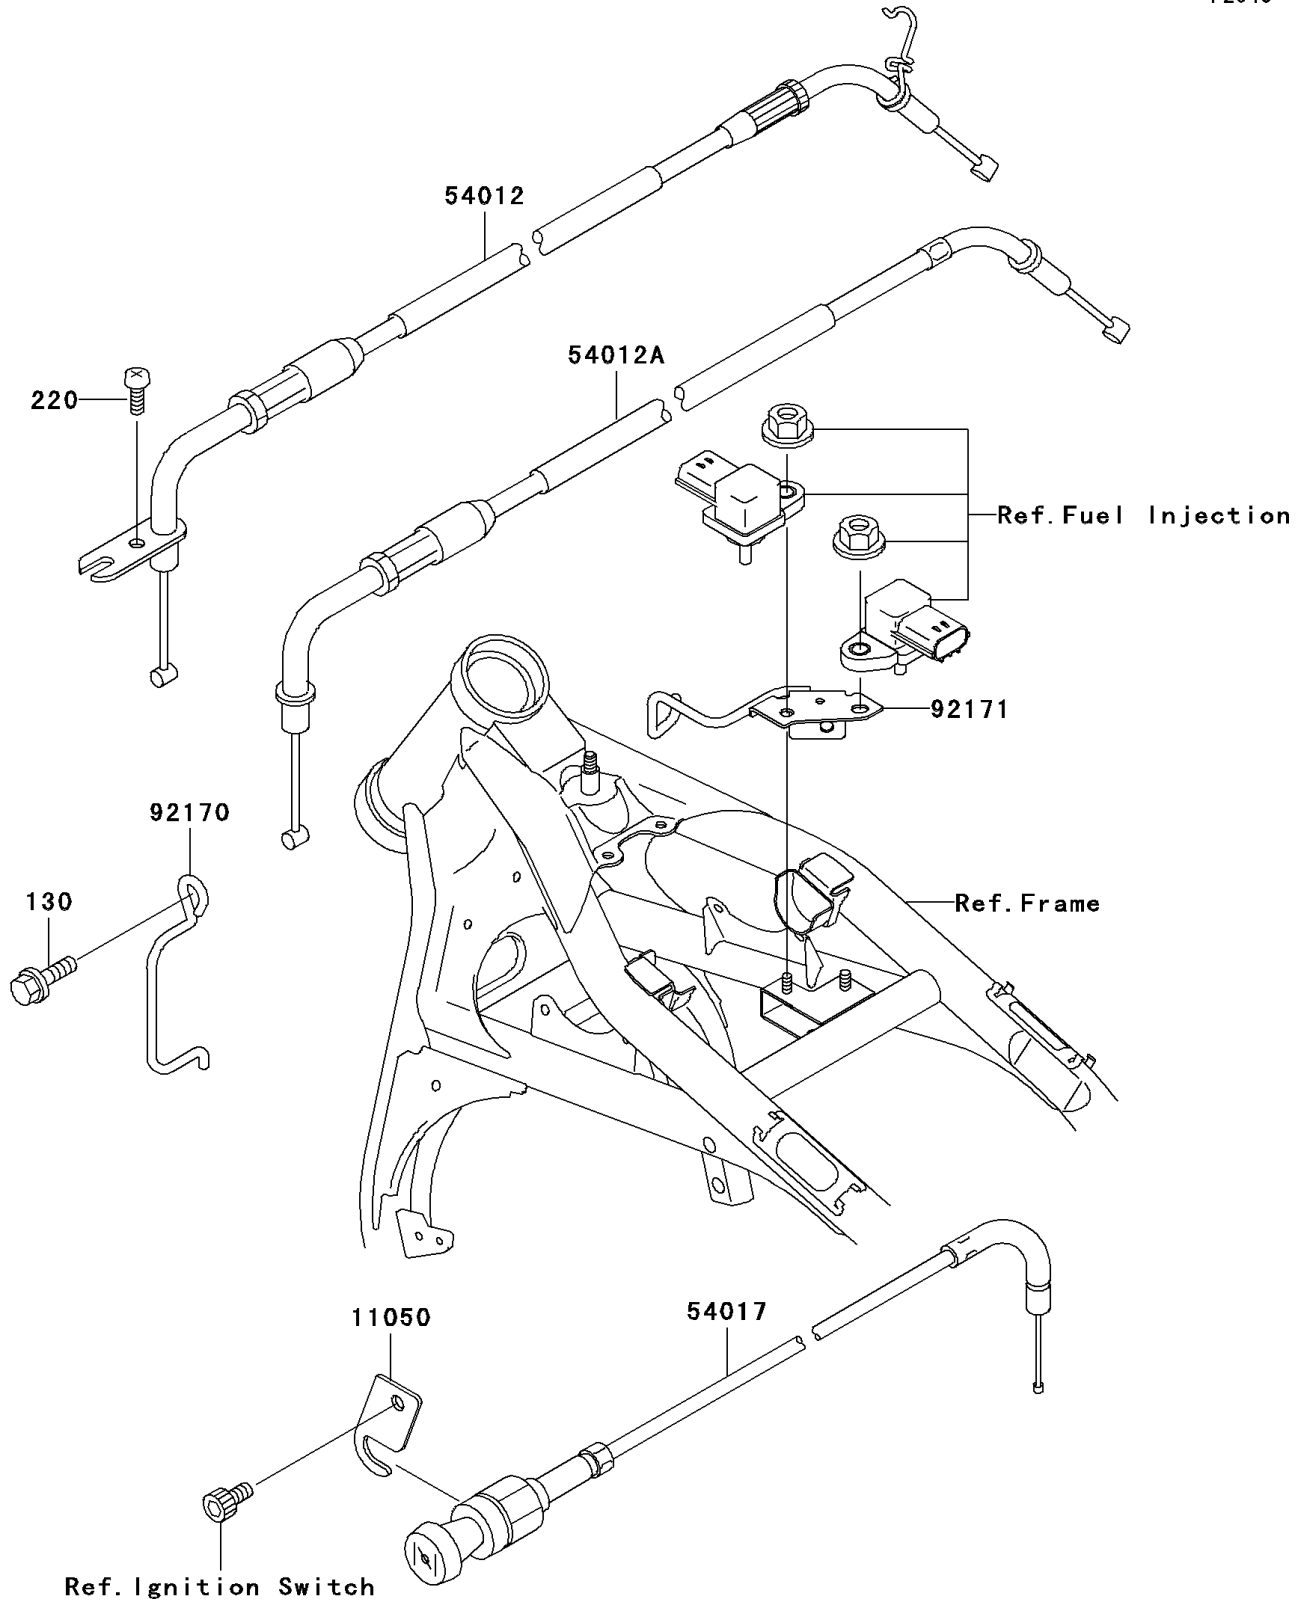

2001 Vulcan 1500 Classic Fi PARTS DIAGRAM

Cables

F2540

2001 Vulcan 1500 Classic Fi PARTS LIST

Cables

ITEM NAME	PART NUMBER	QUANTITY
BOLT-FLANGED,6X14,BLACK (Ref # 130)	130J0614	1
SCREW-PAN-CROS (Ref # 220)	220C0514	1
BRACKET,STARTER CABLE (Ref # 11050)	11050-1699	1
CABLE-THROTTLE,OPENING (Ref # 54012)	54012-1611	1
CABLE-THROTTLE,CLOSING (Ref # 54012A)	54012-1612	1
CABLE-STARTER (Ref # 54017)	54017-1202	1
CLAMP,CABLE (Ref # 92170)	92170-1867	1
CLAMP,HARNESS (Ref # 92171)	92171-1325	1