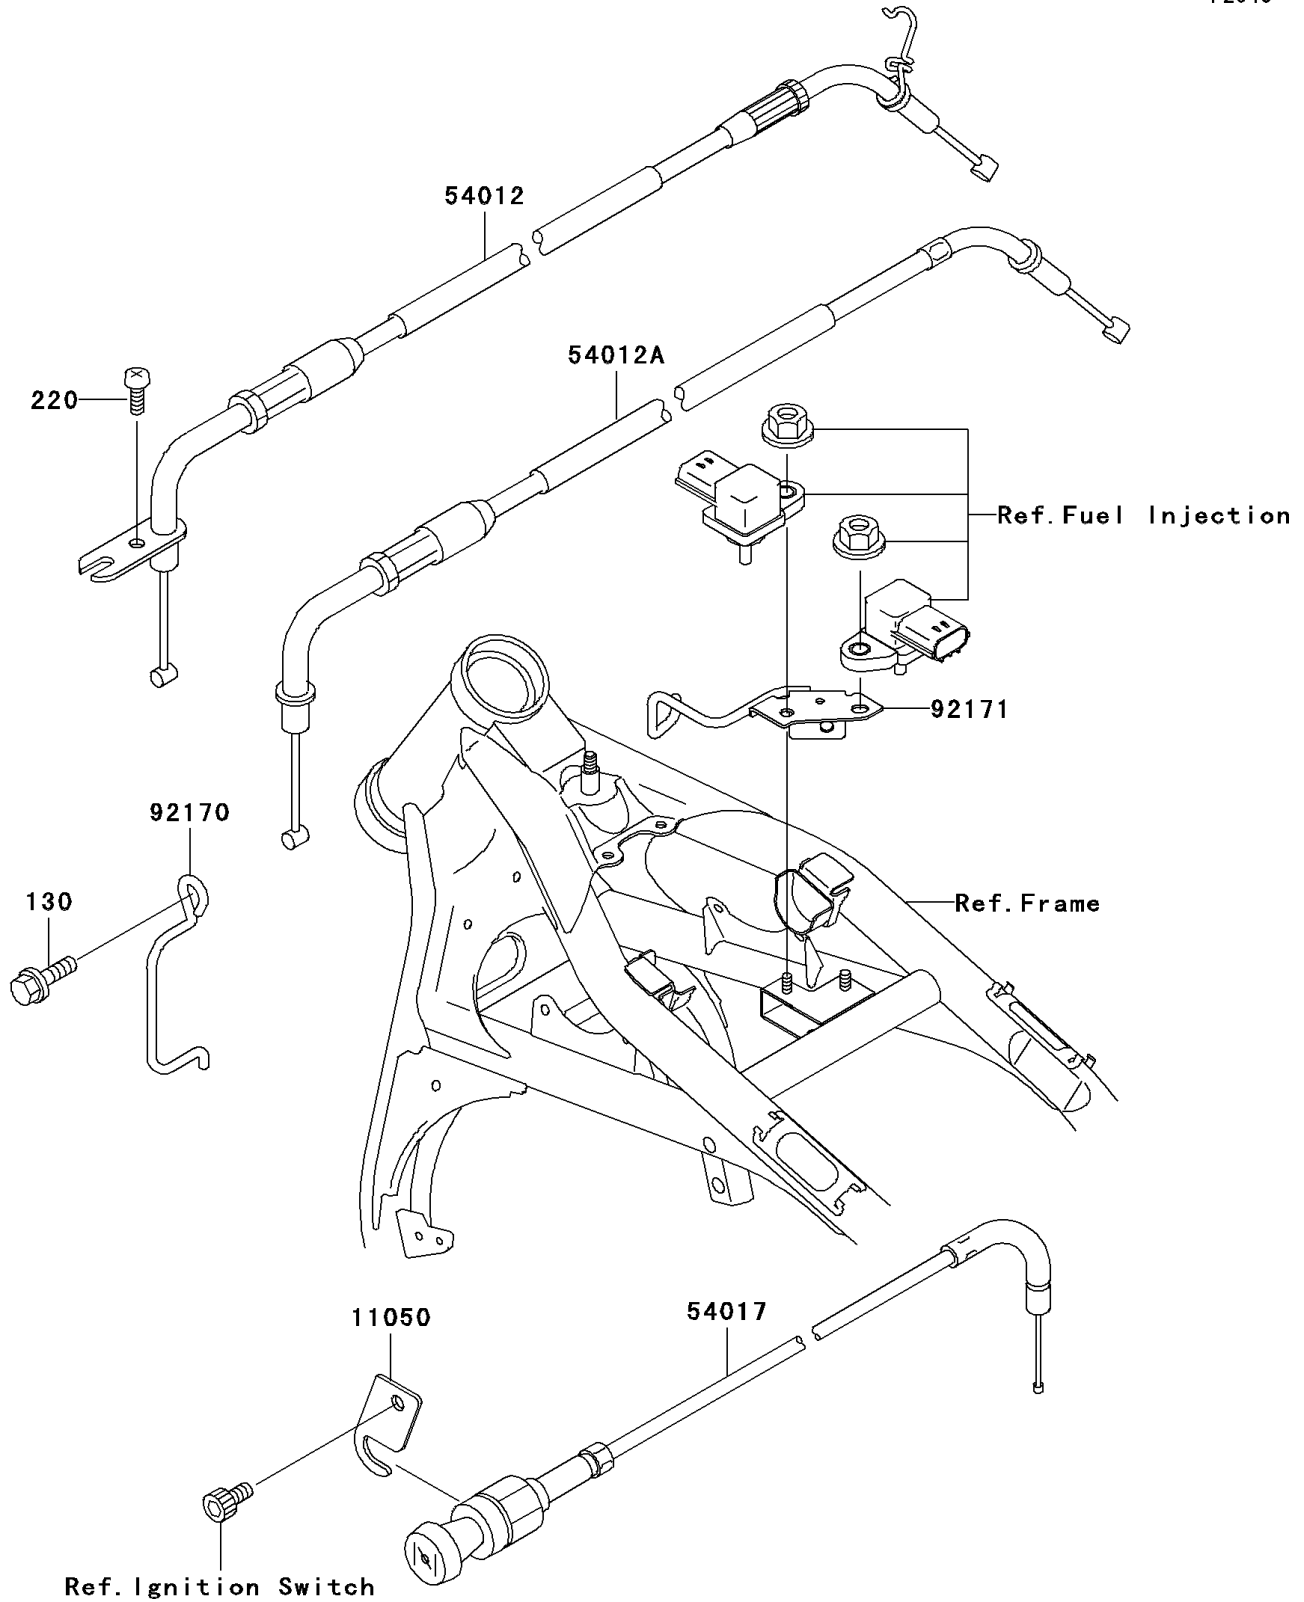

# 2002 Vulcan 1500 Classic Fi PARTS DIAGRAM

Cables

F2540

## 2002 Vulcan 1500 Classic Fi PARTS LIST

### Cables

ITEM NAME	PART NUMBER	QUANTITY
BOLT-FLANGED,6X14,BLACK (Ref # 130)	130J0614	1
SCREW-PAN-CROS (Ref # 220)	220C0514	1
BRACKET,STARTER CABLE (Ref # 11050)	11050-1699	1
CABLE-THROTTLE,OPENING (Ref # 54012)	54012-1611	1
CABLE-THROTTLE,CLOSING (Ref # 54012A)	54012-1612	1
CABLE-STARTER (Ref # 54017)	54017-1202	1
CLAMP,CABLE (Ref # 92170)	92170-1867	1
CLAMP,HARNESS (Ref # 92171)	92171-1325	1