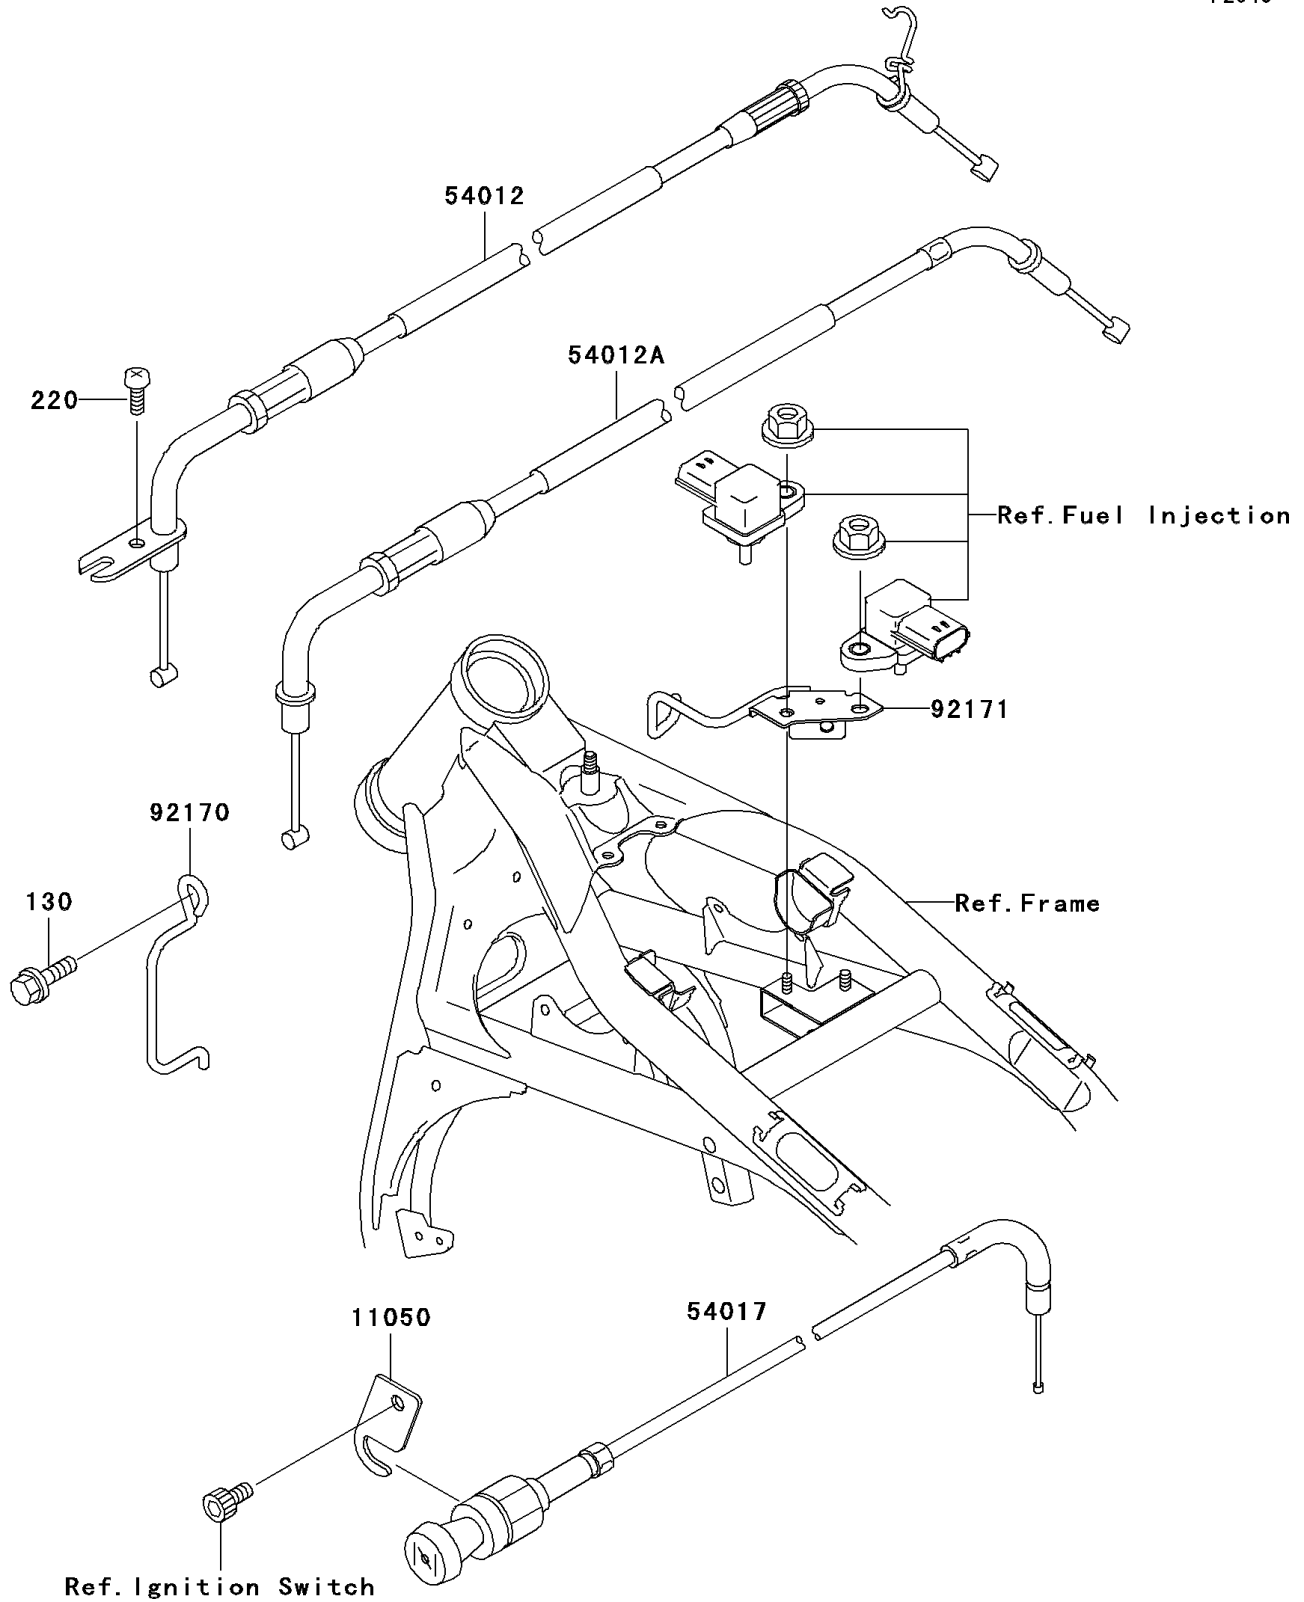

2002 Vulcan 1500 Classic Fi PARTS DIAGRAM

Cables

F2540

2002 Vulcan 1500 Classic Fi PARTS LIST

Cables

ITEM NAME	PART NUMBER	QUANTITY
BOLT-FLANGED,6X14,BLACK (Ref # 130)	130J0614	1
SCREW-PAN-CROS (Ref # 220)	220C0514	1
BRACKET,STARTER CABLE (Ref # 11050)	11050-1699	1
CABLE-THROTTLE,OPENING (Ref # 54012)	54012-1611	1
CABLE-THROTTLE,CLOSING (Ref # 54012A)	54012-1612	1
CABLE-STARTER (Ref # 54017)	54017-1202	1
CLAMP,CABLE (Ref # 92170)	92170-1867	1
CLAMP,HARNESS (Ref # 92171)	92171-1325	1