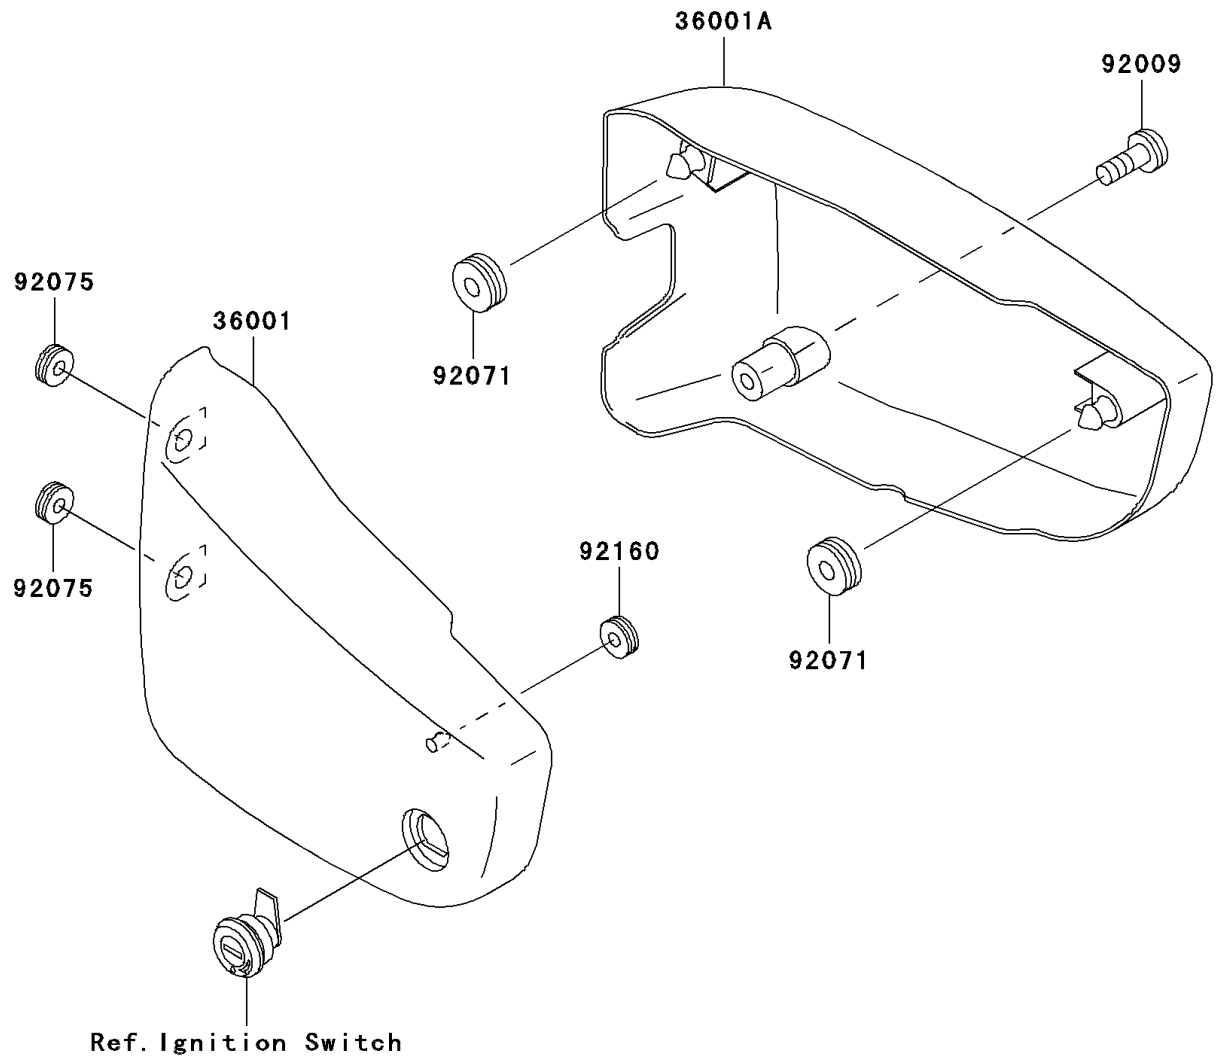

2001 Vulcan 1500 Classic Fi PARTS DIAGRAM

Side Covers

F2611

WOD

WOD

2001 Vulcan 1500 Classic Fi PARTS LIST

Side Covers

ITEM NAME	PART NUMBER	QUANTITY
COVER-SIDE,LH,EBONY (Ref # 36001)	36001-1645-H8	1
COVER-SIDE,RH,EBONY (Ref # 36001A)	36001-1646-H8	1
SCREW,6X35 (Ref # 92009)	92009-1874	1
GROMMET (Ref # 92071)	92071-1131	2
DAMPER (Ref # 92075)	92075-1629	2
DAMPER (Ref # 92160)	92160-1944	1