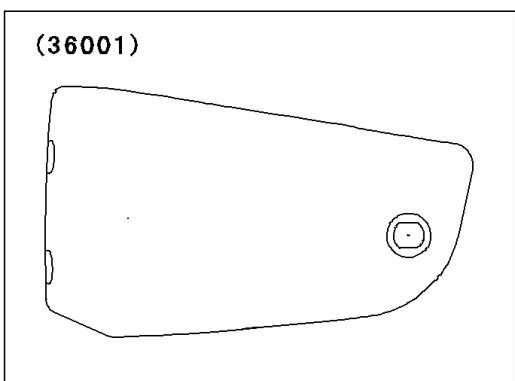

2001 Vulcan 1500 Classic Fi PARTS DIAGRAM

Side Covers

F2611

WOD

WOD

2001 Vulcan 1500 Classic Fi PARTS LIST

Side Covers

ITEM NAME	PART NUMBER	QUANTITY
COVER-SIDE,LH,EBONY (Ref # 36001)	36001-1645-H8	1
COVER-SIDE,RH,EBONY (Ref # 36001A)	36001-1646-H8	1
SCREW,6X35 (Ref # 92009)	92009-1874	1
GROMMET (Ref # 92071)	92071-1131	2
DAMPER (Ref # 92075)	92075-1629	2
DAMPER (Ref # 92160)	92160-1944	1