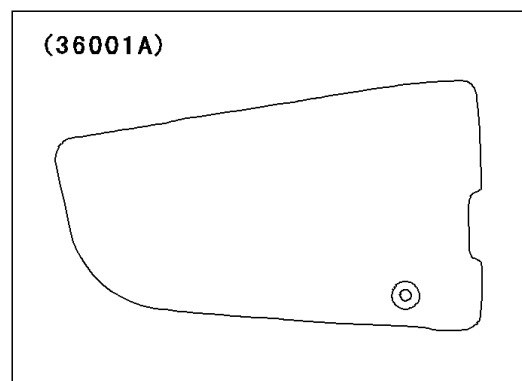

2001 Vulcan 1500 Classic Fi PARTS DIAGRAM

Side Covers

F2611

WOD

WOD

2001 Vulcan 1500 Classic Fi PARTS LIST

Side Covers

ITEM NAME	PART NUMBER	QUANTITY
COVER-SIDE,LH,EBONY (Ref # 36001)	36001-1645-H8	1
COVER-SIDE,RH,EBONY (Ref # 36001A)	36001-1646-H8	1
SCREW,6X35 (Ref # 92009)	92009-1874	1
GROMMET (Ref # 92071)	92071-1131	2
DAMPER (Ref # 92075)	92075-1629	2
DAMPER (Ref # 92160)	92160-1944	1