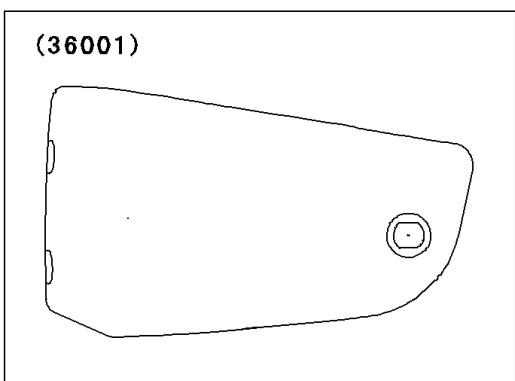

2002 Vulcan 1500 Classic Fi PARTS DIAGRAM

Side Covers

F2611

WOD

WOD

2002 Vulcan 1500 Classic Fi PARTS LIST

Side Covers

ITEM NAME	PART NUMBER	QUANTITY
COVER-SIDE,LH,EBONY (Ref # 36001)	36001-1645-H8	1
COVER-SIDE,RH,EBONY (Ref # 36001A)	36001-1646-H8	1
SCREW,6X35 (Ref # 92009)	92009-1874	1
GROMMET (Ref # 92071)	92071-1131	2
DAMPER (Ref # 92075)	92075-1629	2
DAMPER (Ref # 92160)	92160-1944	1