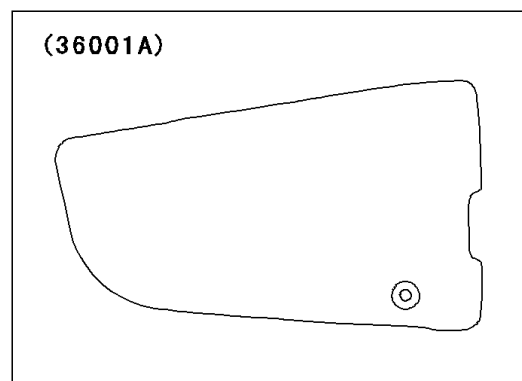

2002 Vulcan 1500 Classic Fi PARTS DIAGRAM

Side Covers

F2611

WOD

WOD

2002 Vulcan 1500 Classic Fi PARTS LIST

Side Covers

ITEM NAME	PART NUMBER	QUANTITY
COVER-SIDE,LH,EBONY (Ref # 36001)	36001-1645-H8	1
COVER-SIDE,RH,EBONY (Ref # 36001A)	36001-1646-H8	1
SCREW,6X35 (Ref # 92009)	92009-1874	1
GROMMET (Ref # 92071)	92071-1131	2
DAMPER (Ref # 92075)	92075-1629	2
DAMPER (Ref # 92160)	92160-1944	1