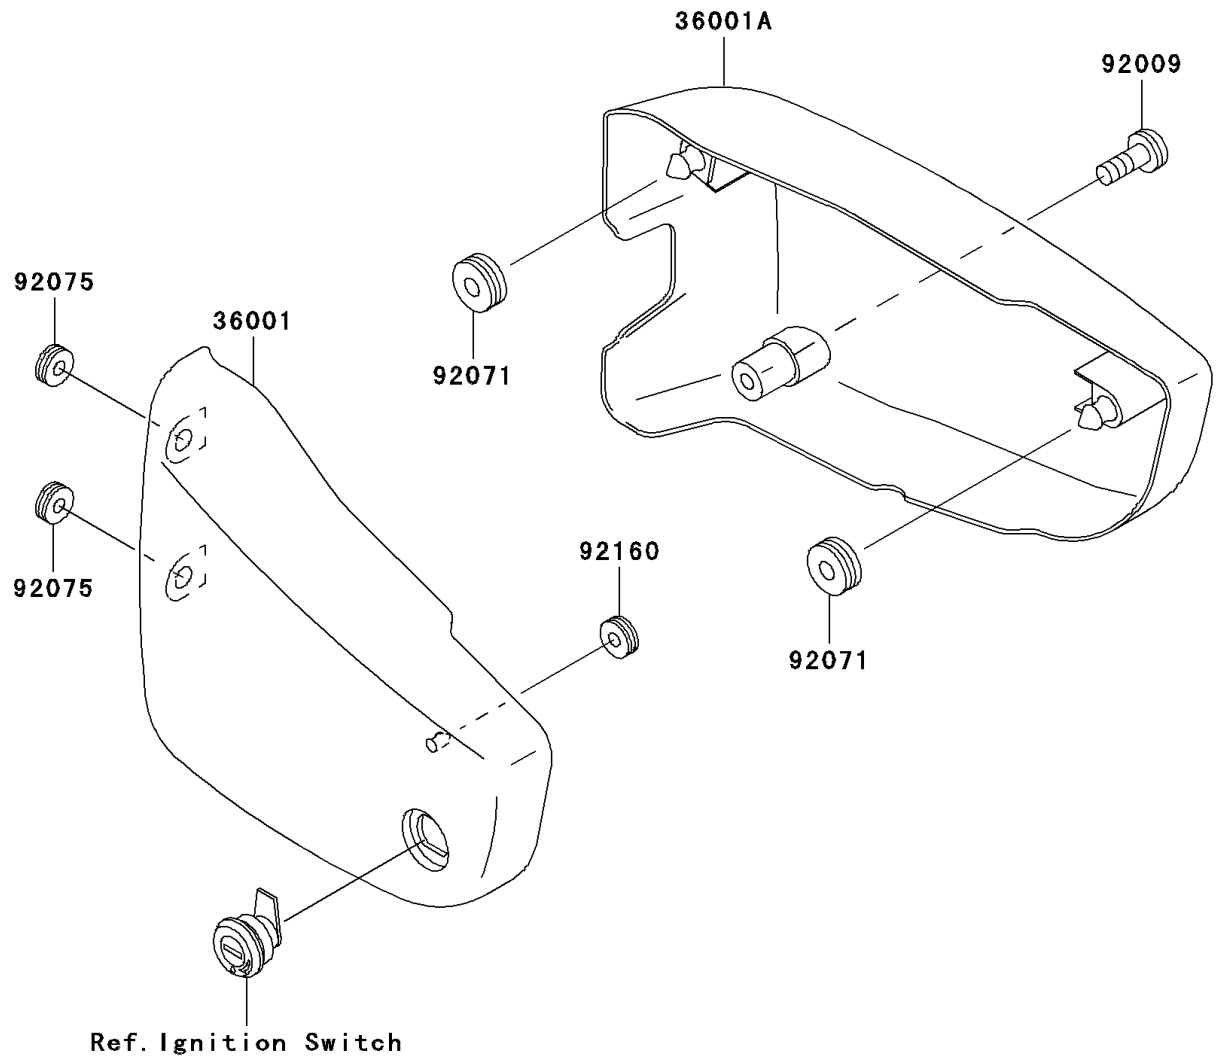

2002 Vulcan 1500 Classic Fi PARTS DIAGRAM

Side Covers

F2611

WOD

WOD

2002 Vulcan 1500 Classic Fi PARTS LIST

Side Covers

ITEM NAME	PART NUMBER	QUANTITY
COVER-SIDE,LH,EBONY (Ref # 36001)	36001-1645-H8	1
COVER-SIDE,RH,EBONY (Ref # 36001A)	36001-1646-H8	1
SCREW,6X35 (Ref # 92009)	92009-1874	1
GROMMET (Ref # 92071)	92071-1131	2
DAMPER (Ref # 92075)	92075-1629	2
DAMPER (Ref # 92160)	92160-1944	1